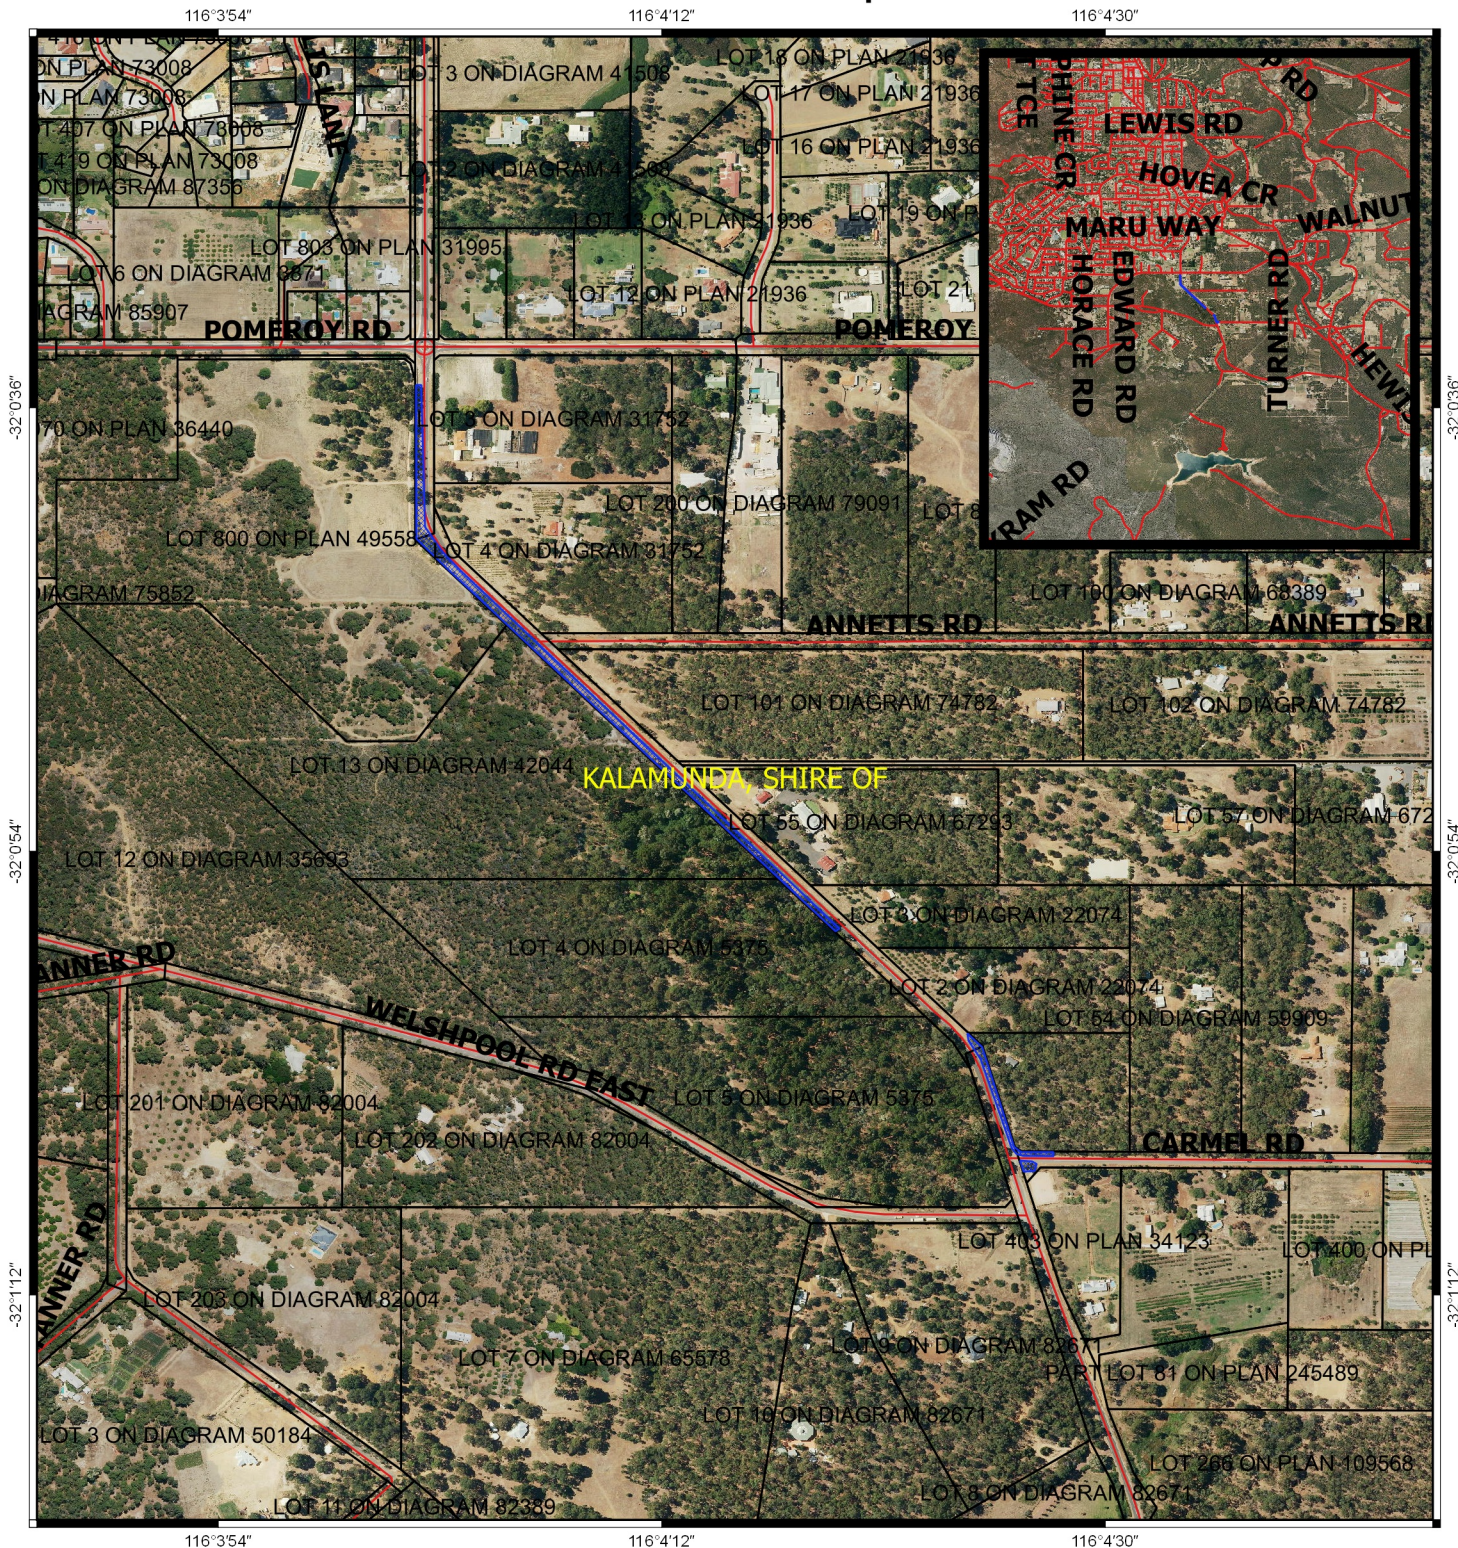

7884/1 - Map

Legend

-  Areas applied to clear
-  Cadastre
-  Roads
-  LGA
- Virtual Mosaic (LGATE-V001)

1:6,110
MGA 94
Geocentric Datum of Australia 1994

GOVERNMENT OF
WESTERN AUSTRALIA