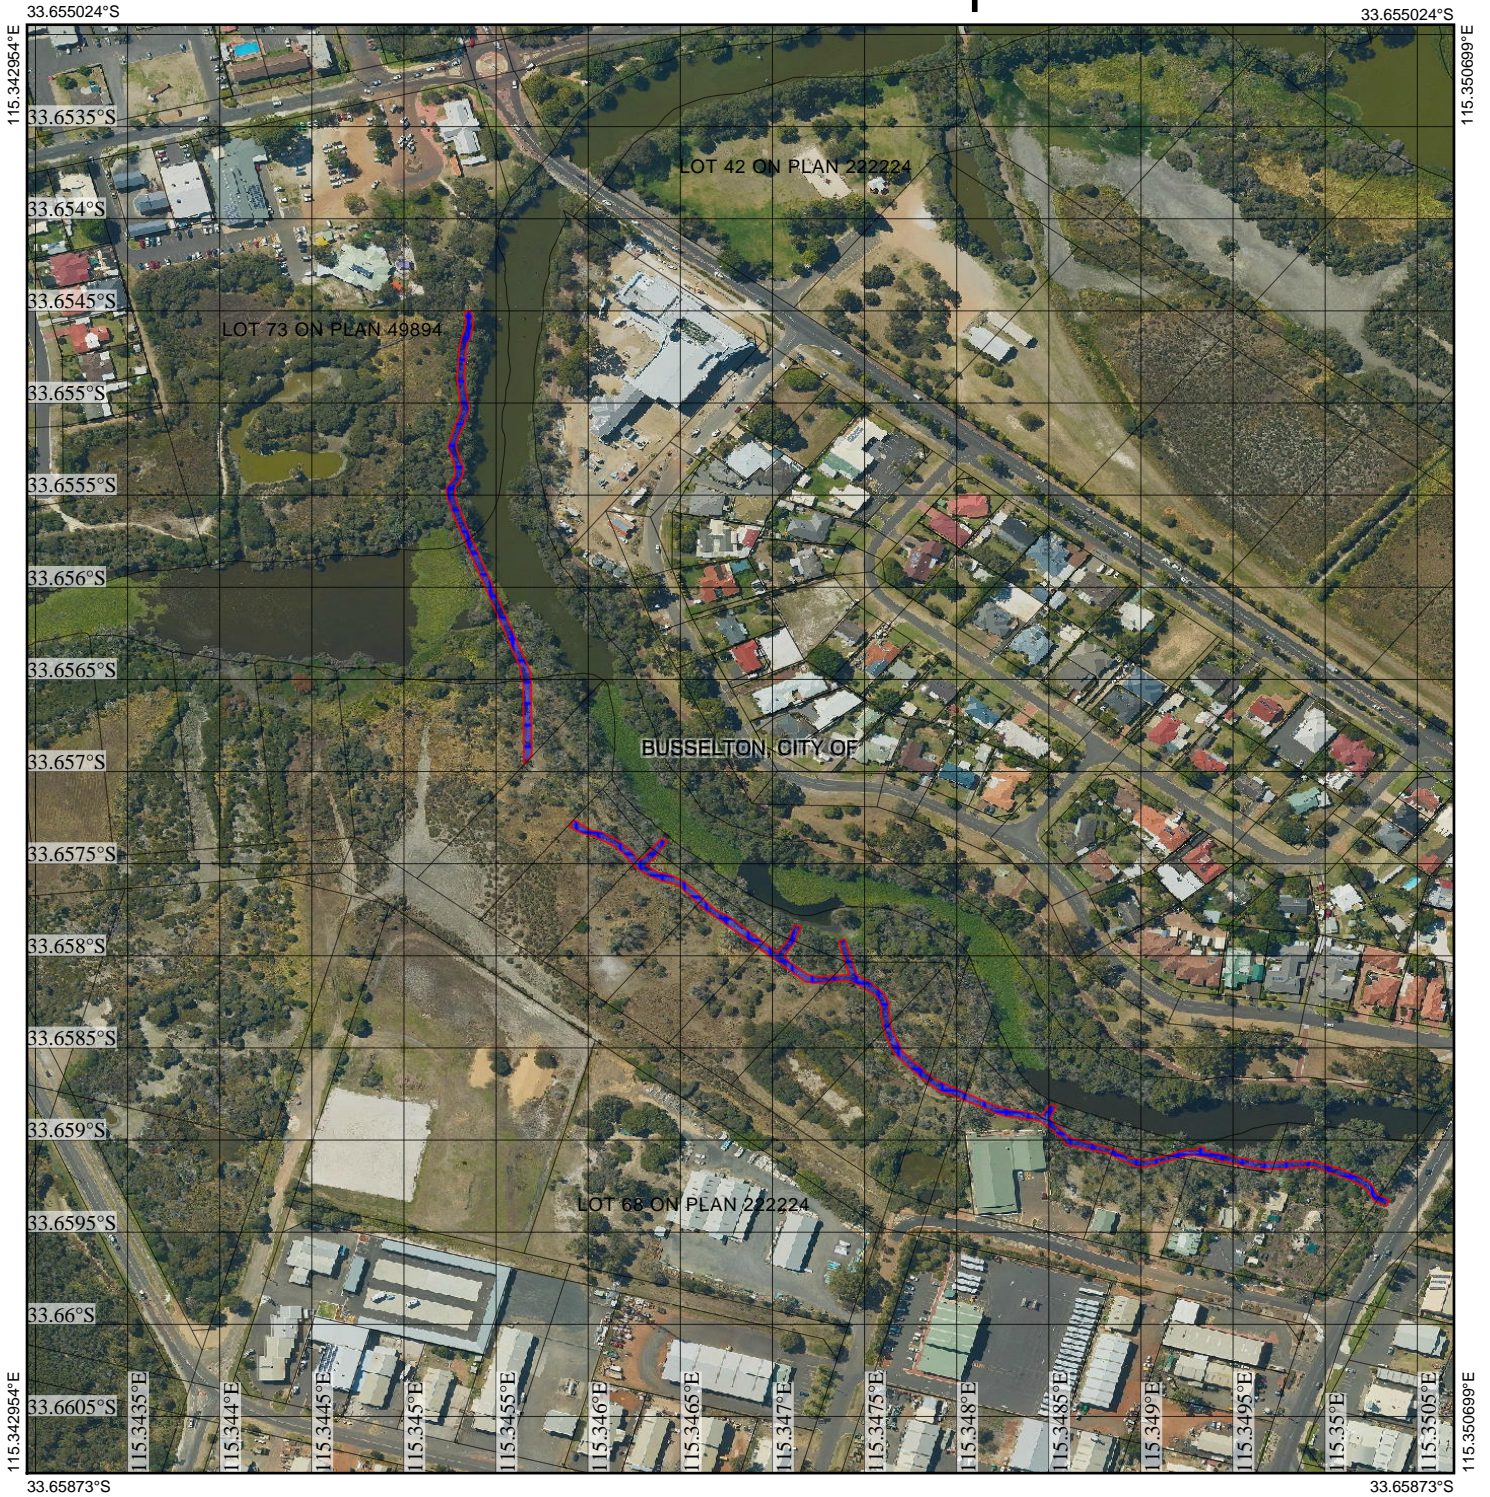

CPS 7903/1 - Map

Legend

-  Clearing Instruments Proposals
-  Imagery
-  Local Government Authority
-  Cadastre

(Approximate when reproduced at A4)

GDA 94 (Lat/Long)

Geocentric Datum of Australia 1994

..... Date