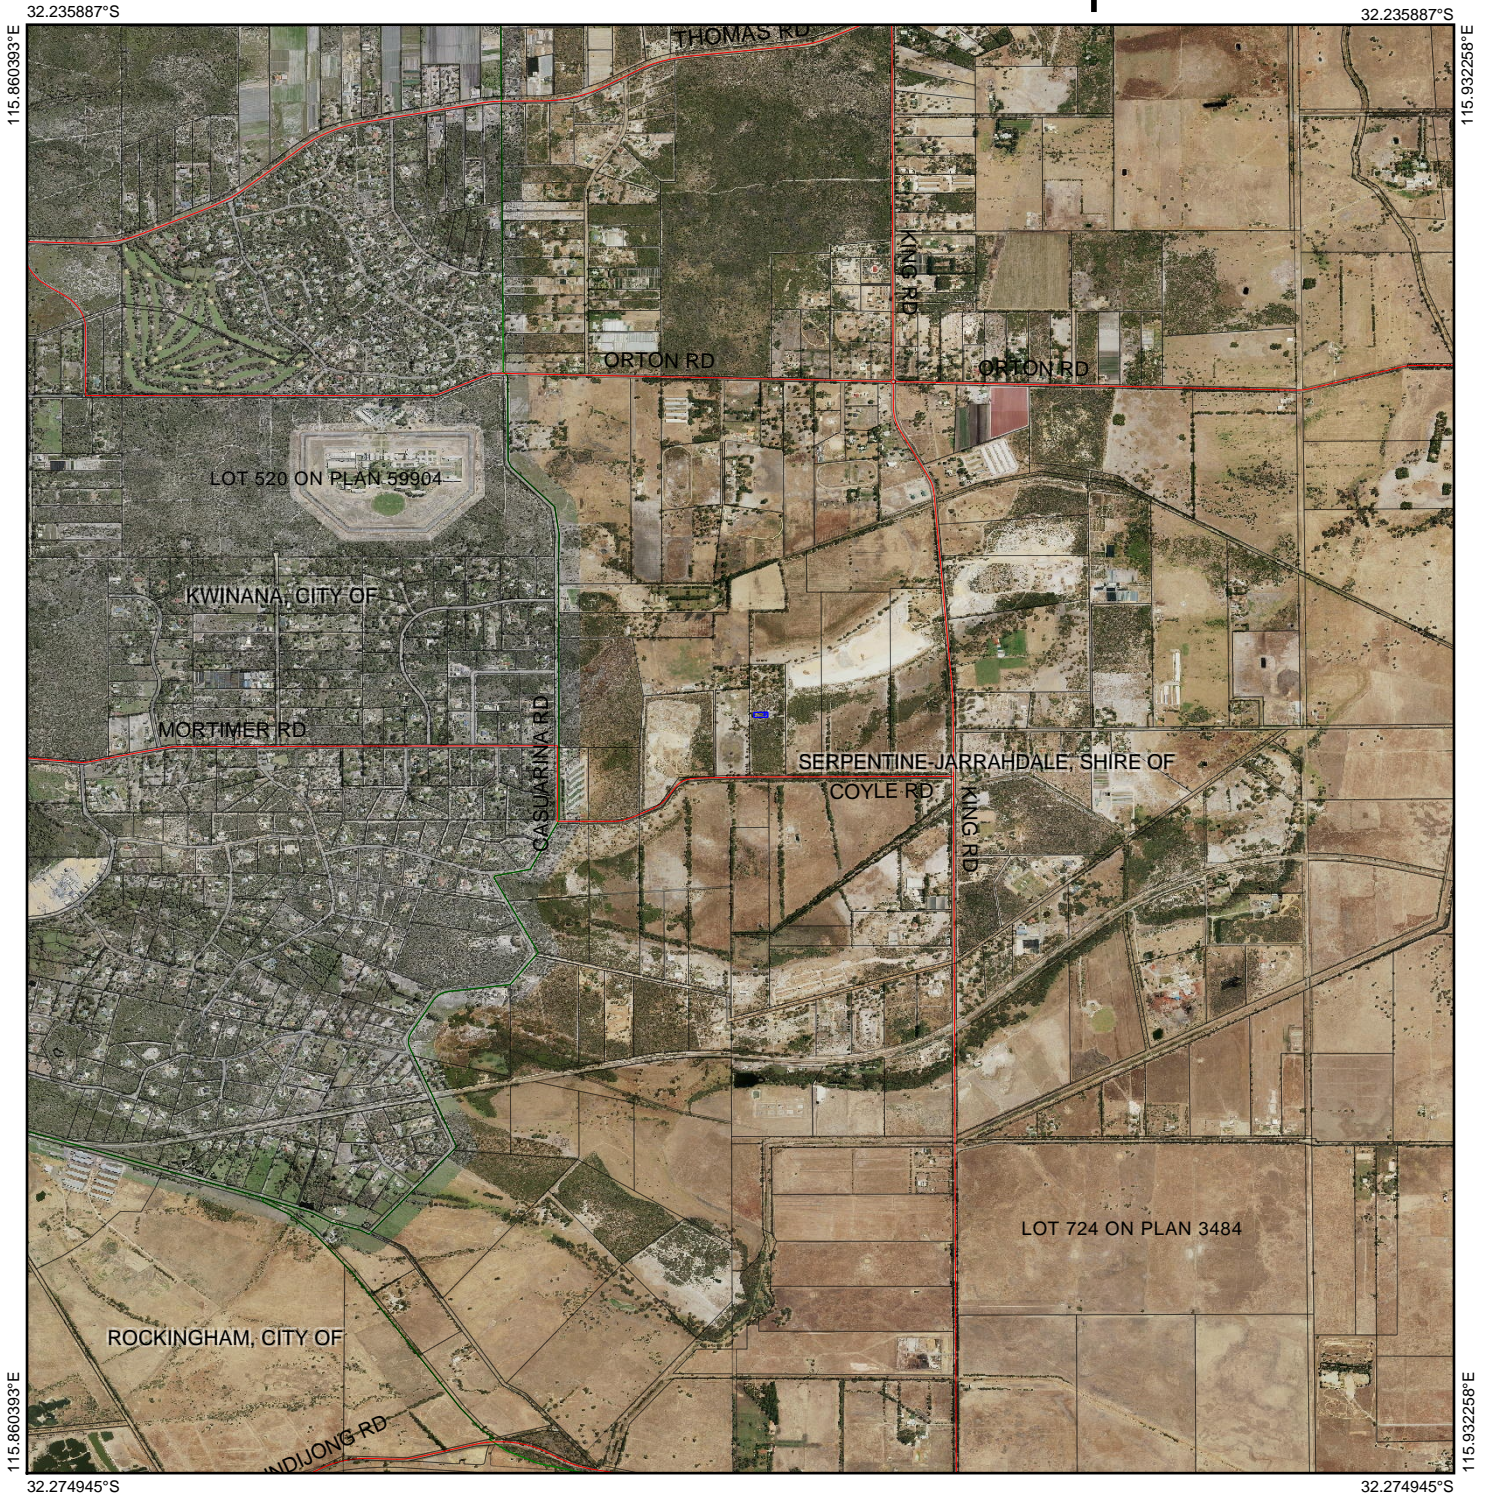

CPS 7920/1 - Context Map

Legend

-  Roads
-  Clearing Instruments Proposals
-  Imagery
-  Local Government Authority

(Approximate when reproduced at A4)

GDA 94 (Lat/Long)

Geocentric Datum of Australia 1994

..... Date

GOVERNMENT OF
WESTERN AUSTRALIA
WA Crown Copyright 2018