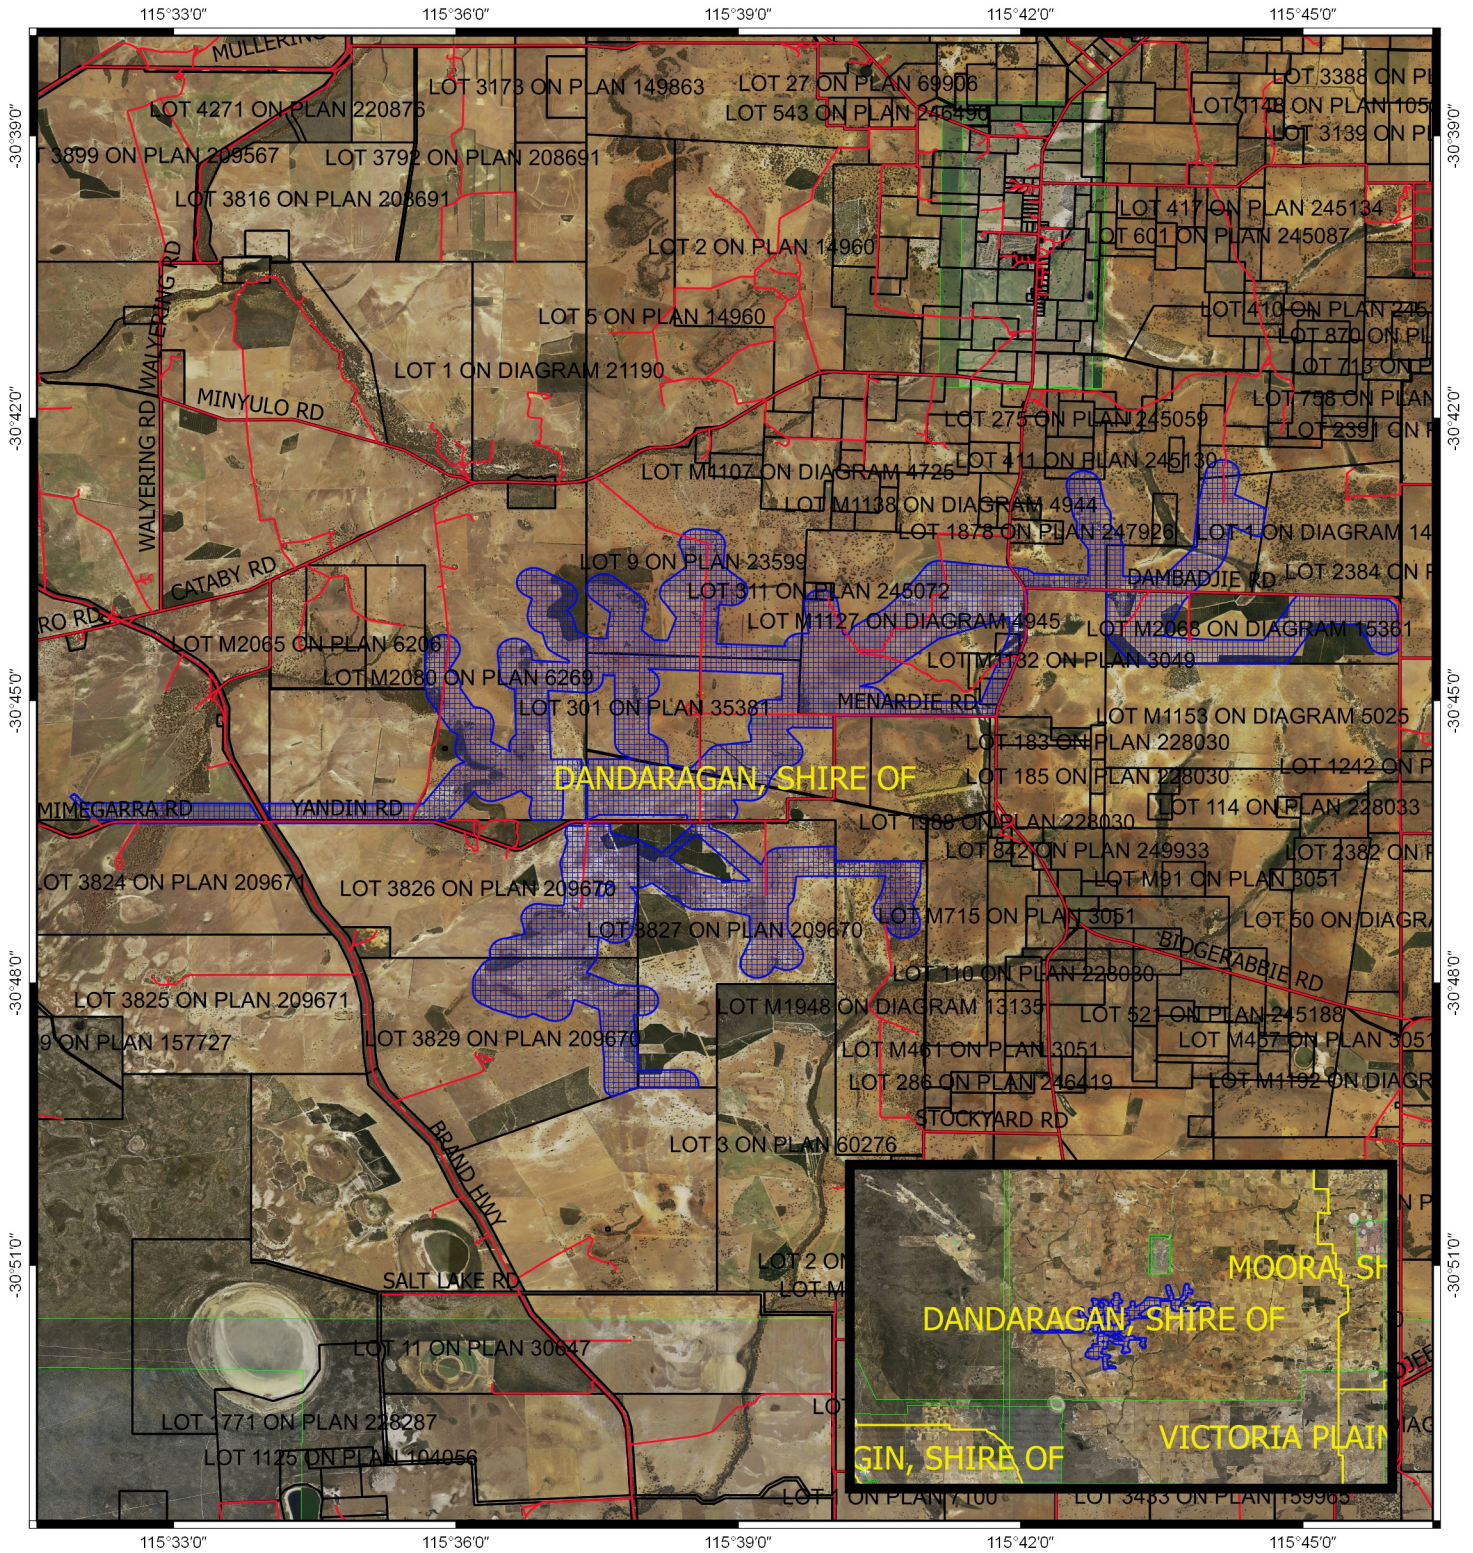

# Map 7925/1

## Legend

-  roads\_201501131816
-  Areas applied to clear
-  lga\_201501131742
-  Cadastre
-  WANow\_Imagery

MGA 94  
Geocentric Datum of Australia 1994

GOVERNMENT OF  
WESTERN AUSTRALIA