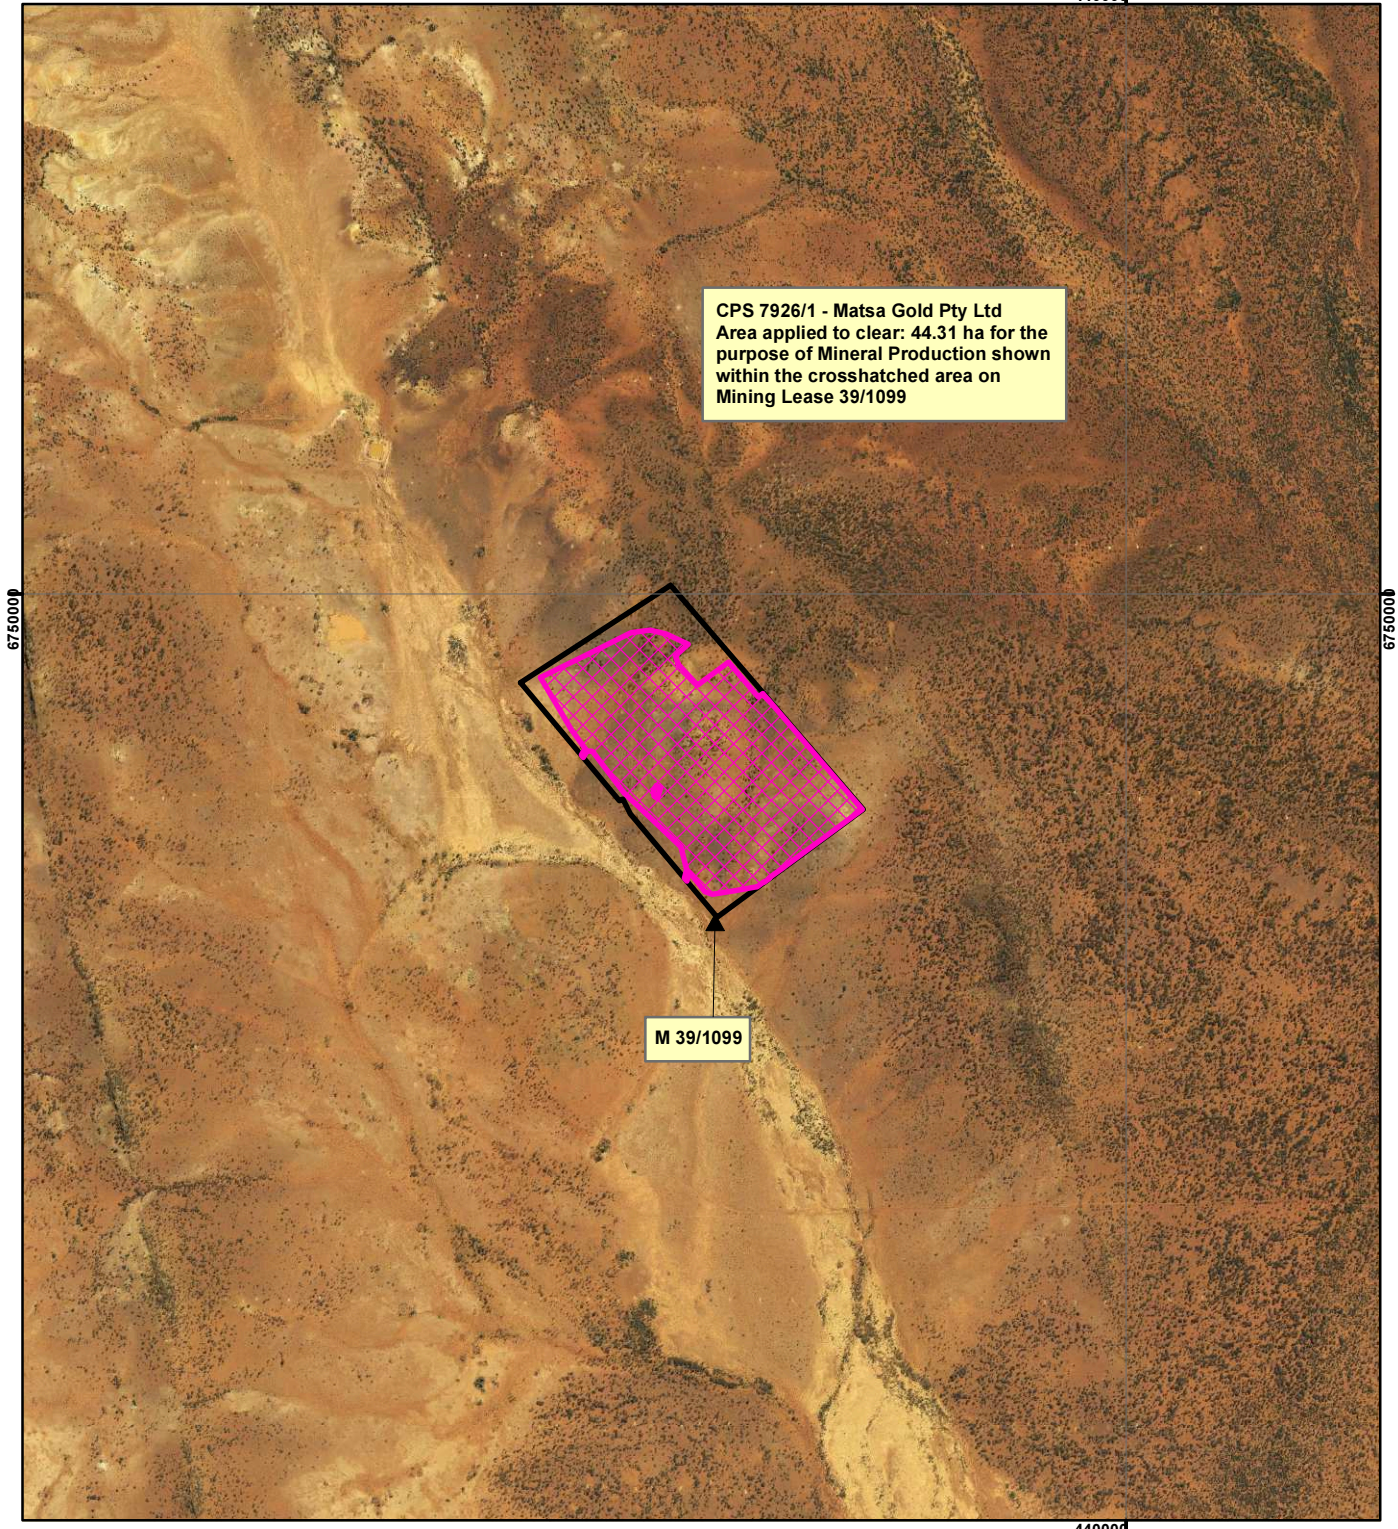

CPS 7926/1 - Matsa Gold Pty Ltd

440000

Legend

 Clearing Instruments

TENID

 M 3901099

Geocentric Datum Australia 1994

Note: the data in this map have not been projected. This may result in geometric distortion or measurement inaccuracies.

..... Date

Officer with delegated authority under Section 20 of
the Environmental Protection Act 1986

Information derived from this map should be
confirmed with the data custodian acknowledged
by the agency acronym in the legend.