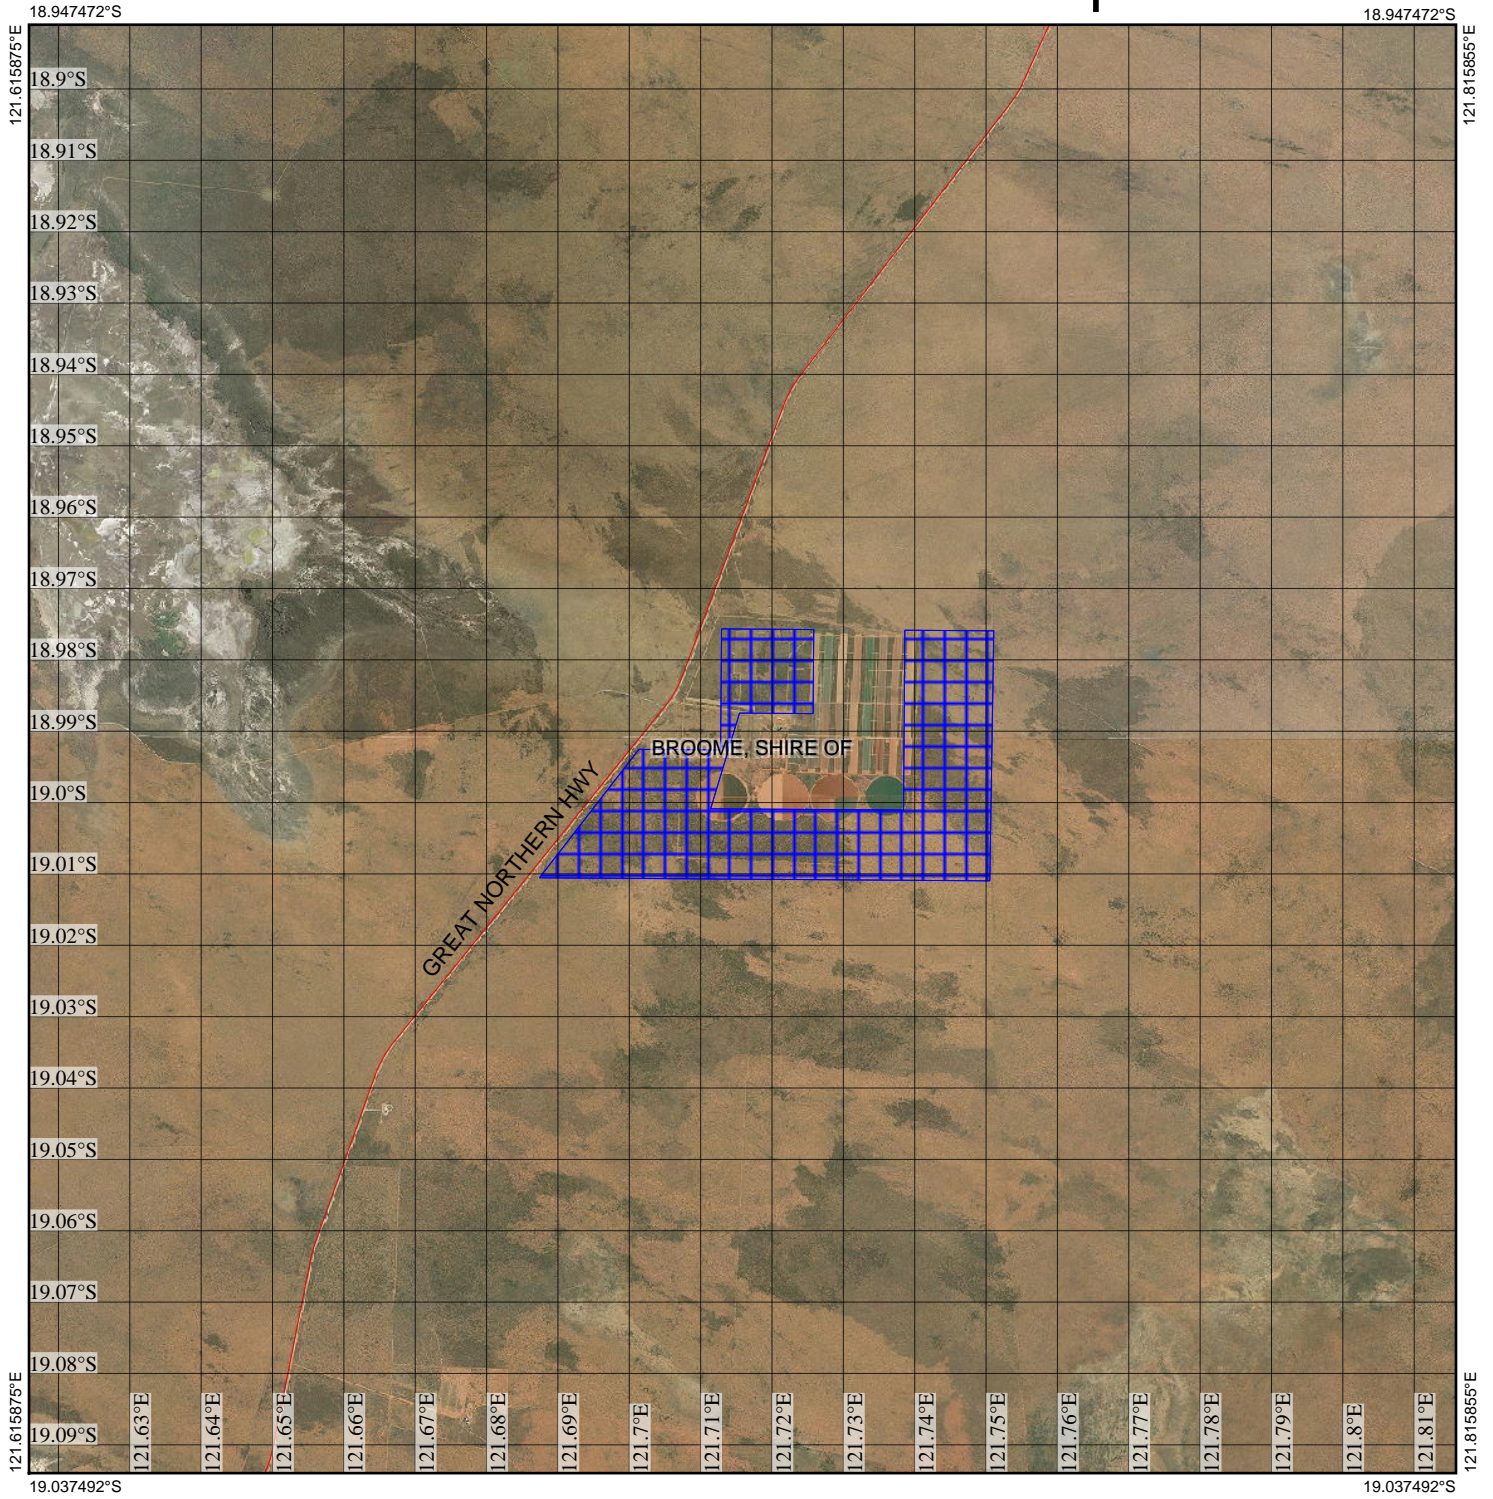

CPS 7931/1 - Context Map

Legend

-  Clearing Instruments Proposals
-  Imagery
-  Local Government Authority

(Approximate when reproduced at A4)

GDA 94 (Lat/Long)

Geocentric Datum of Australia 1994

..... Date

GOVERNMENT OF
WESTERN AUSTRALIA
WA Crown Copyright 2018