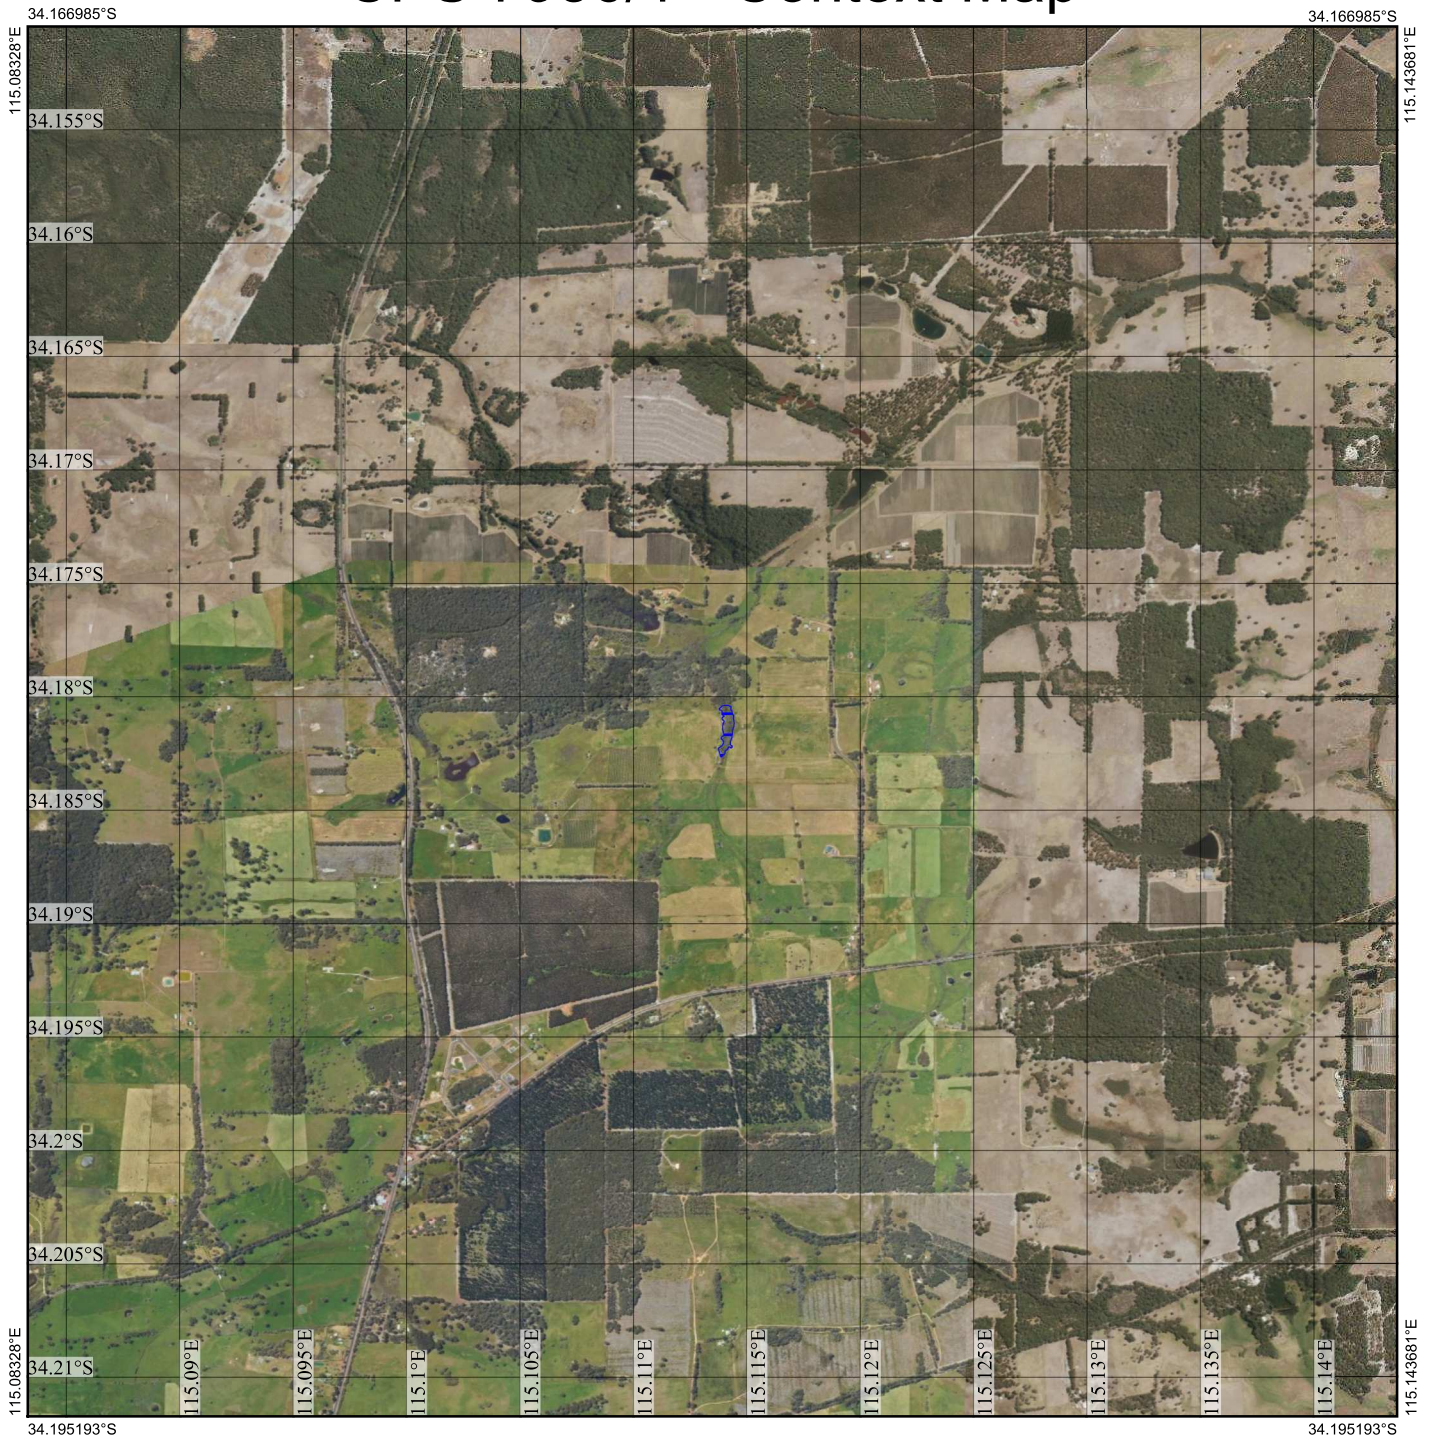

CPS 7936/1 - Context Map

Legend

-  Imagery
-  Clearing Instruments Proposals

(Approximate when reproduced at A4)
GDA 94 (Lat/Long)
Geocentric Datum of Australia 1994

..... Date

GOVERNMENT OF
WESTERN AUSTRALIA
WA Crown Copyright 2018