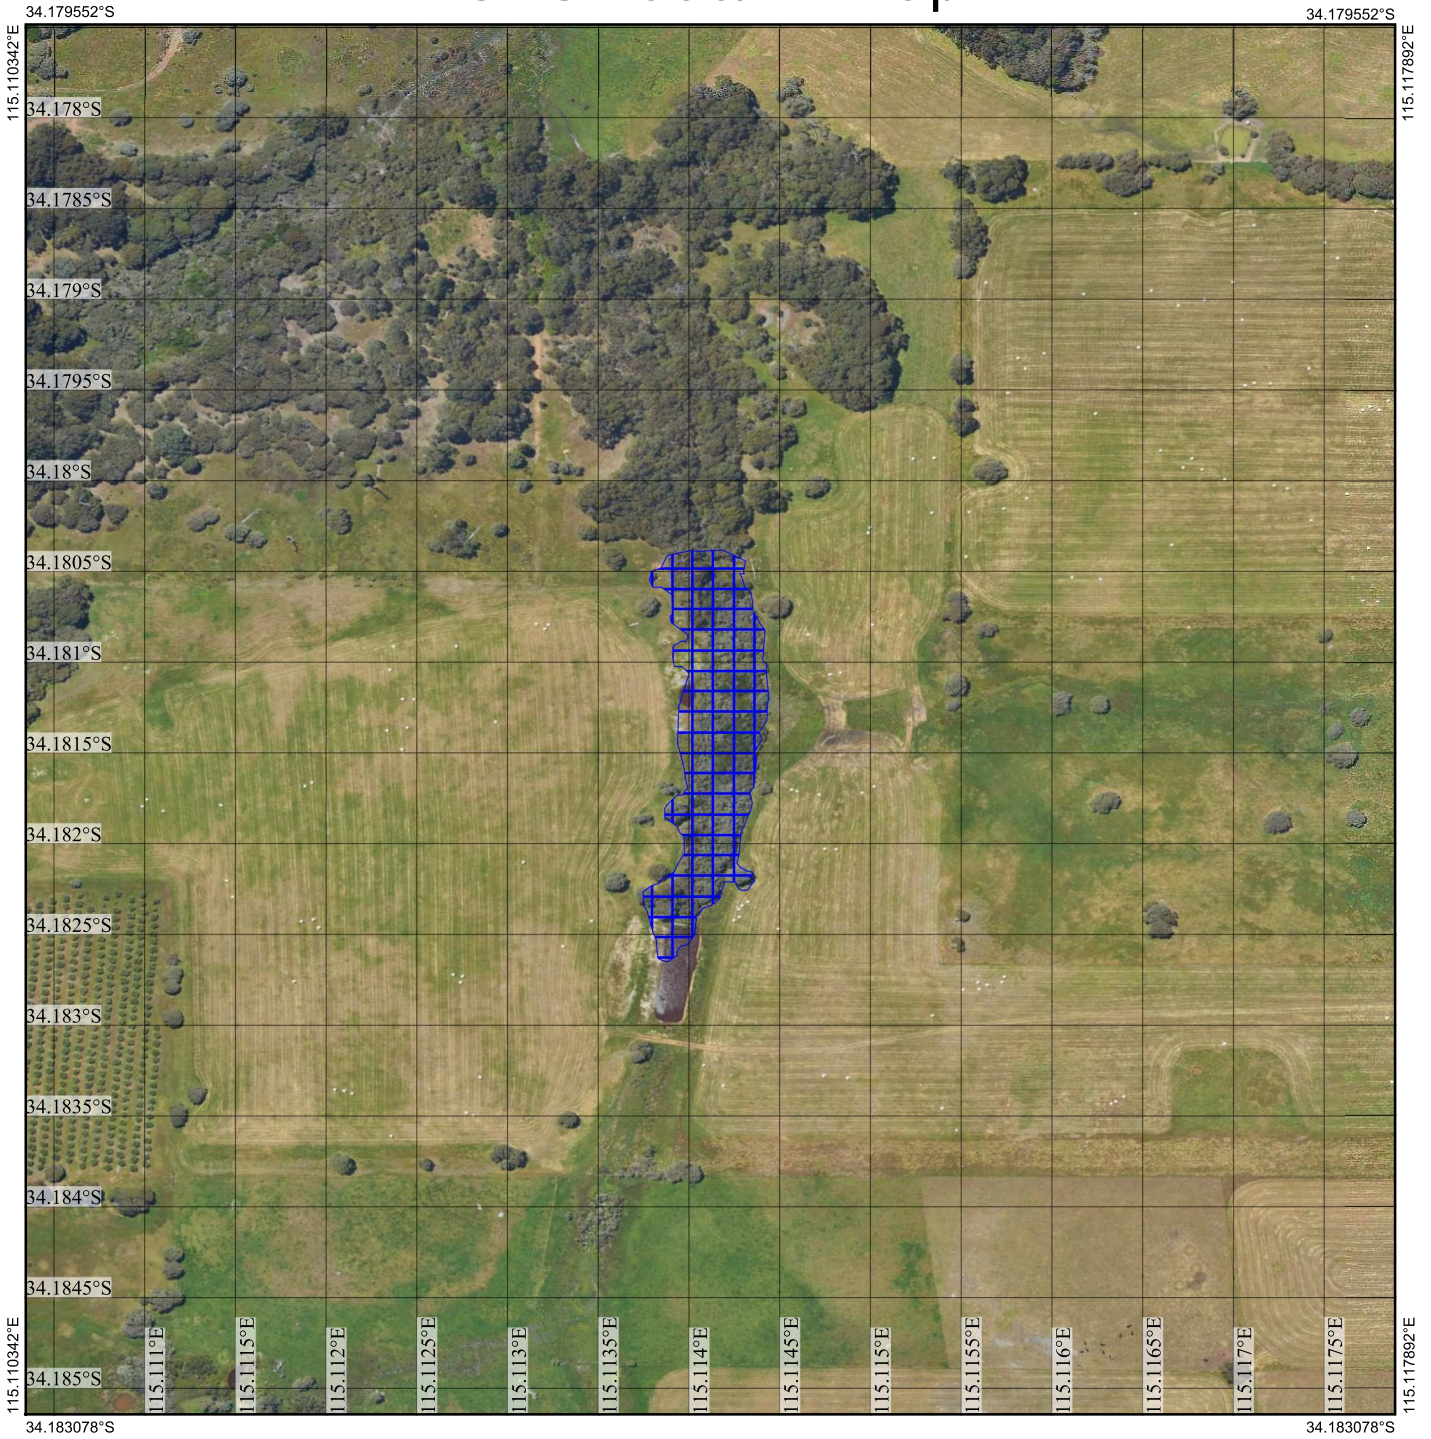

CPS 7936/1 - Map

Legend

-  Imagery
-  Clearing Instruments Proposals

(Approximate when reproduced at A4)
GDA 94 (Lat/Long)
Geocentric Datum of Australia 1994

..... Date

GOVERNMENT OF
WESTERN AUSTRALIA
WA Crown Copyright 2018