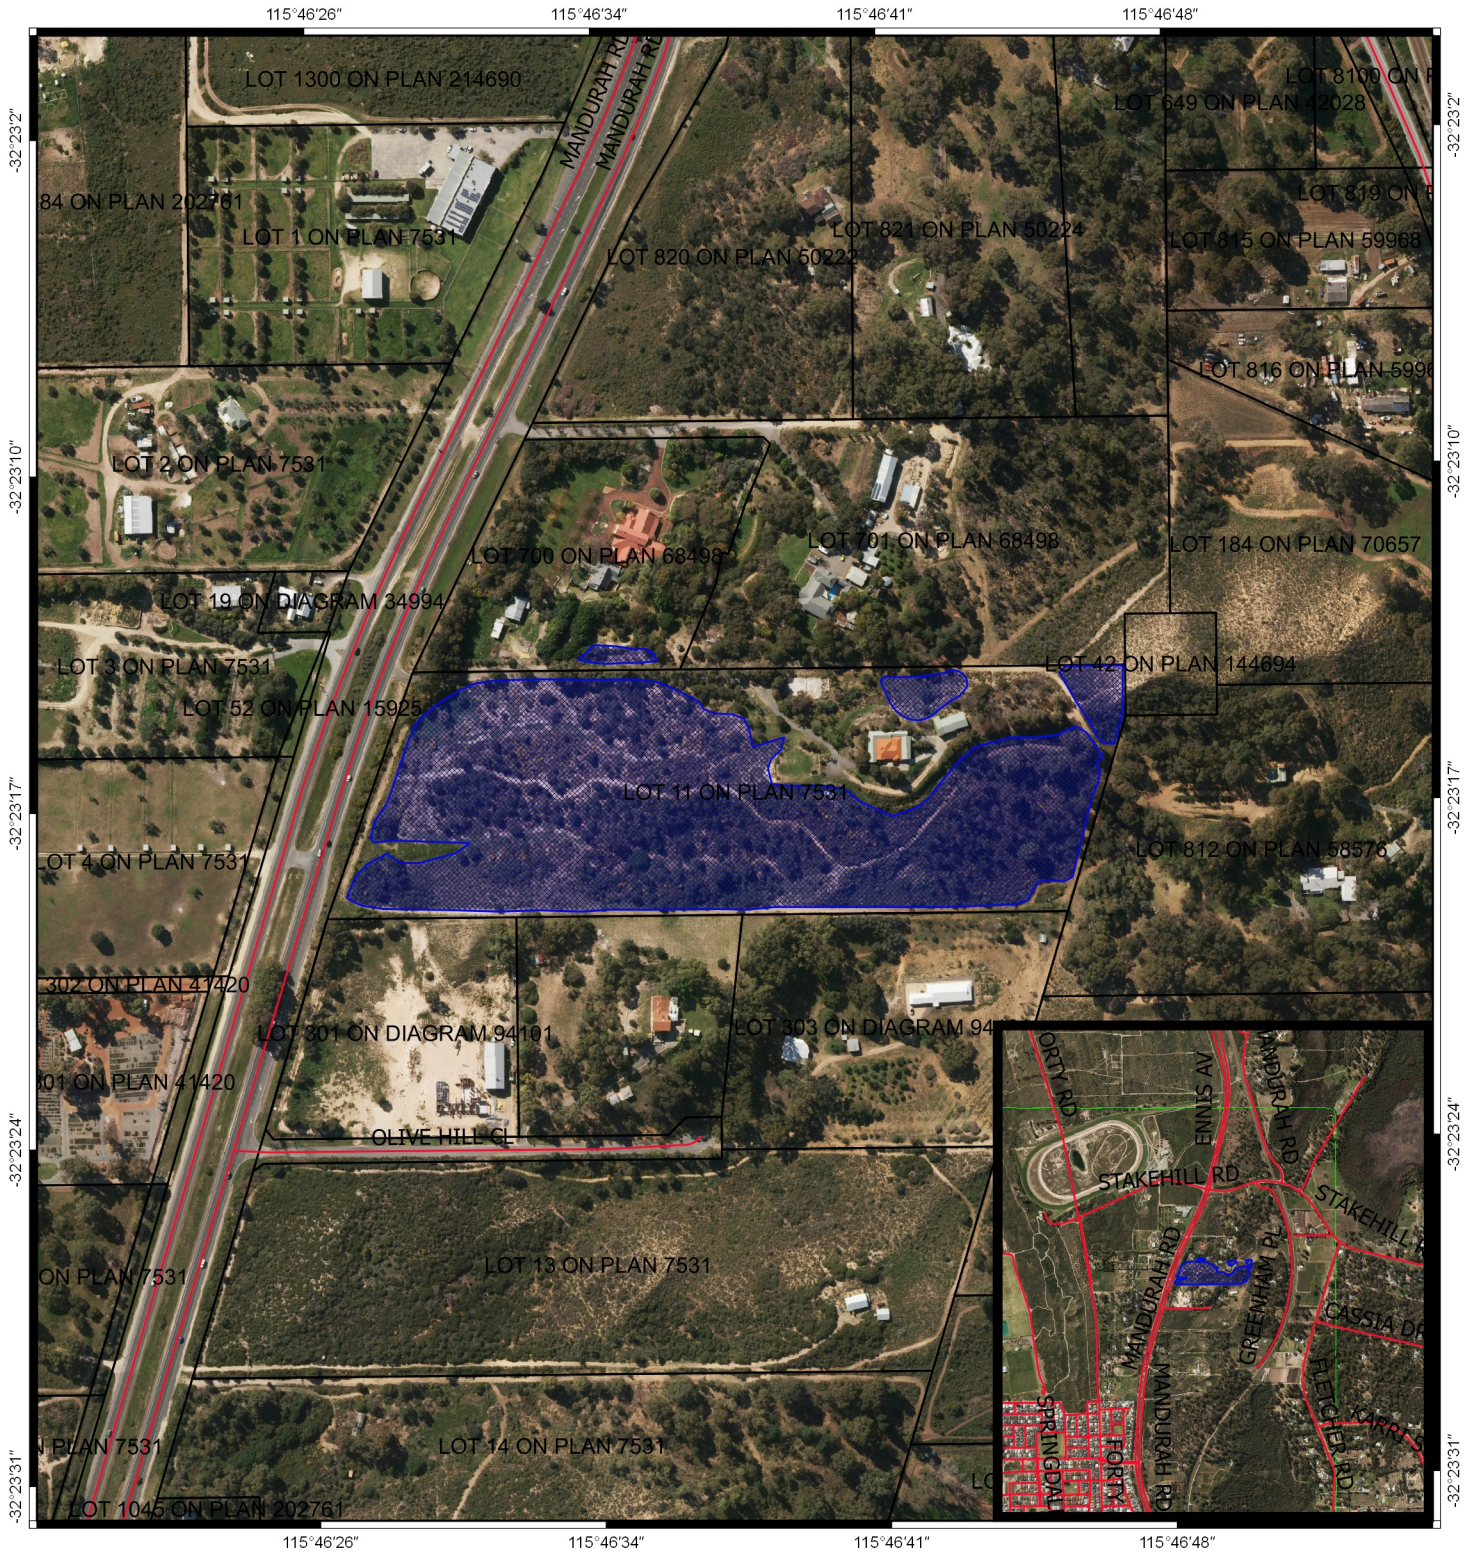

Map 7937/1

Legend

 Areas applied to clear

 Roads

 cadastre

 Cadastre

 WANow_Imagery

100 0 100 m