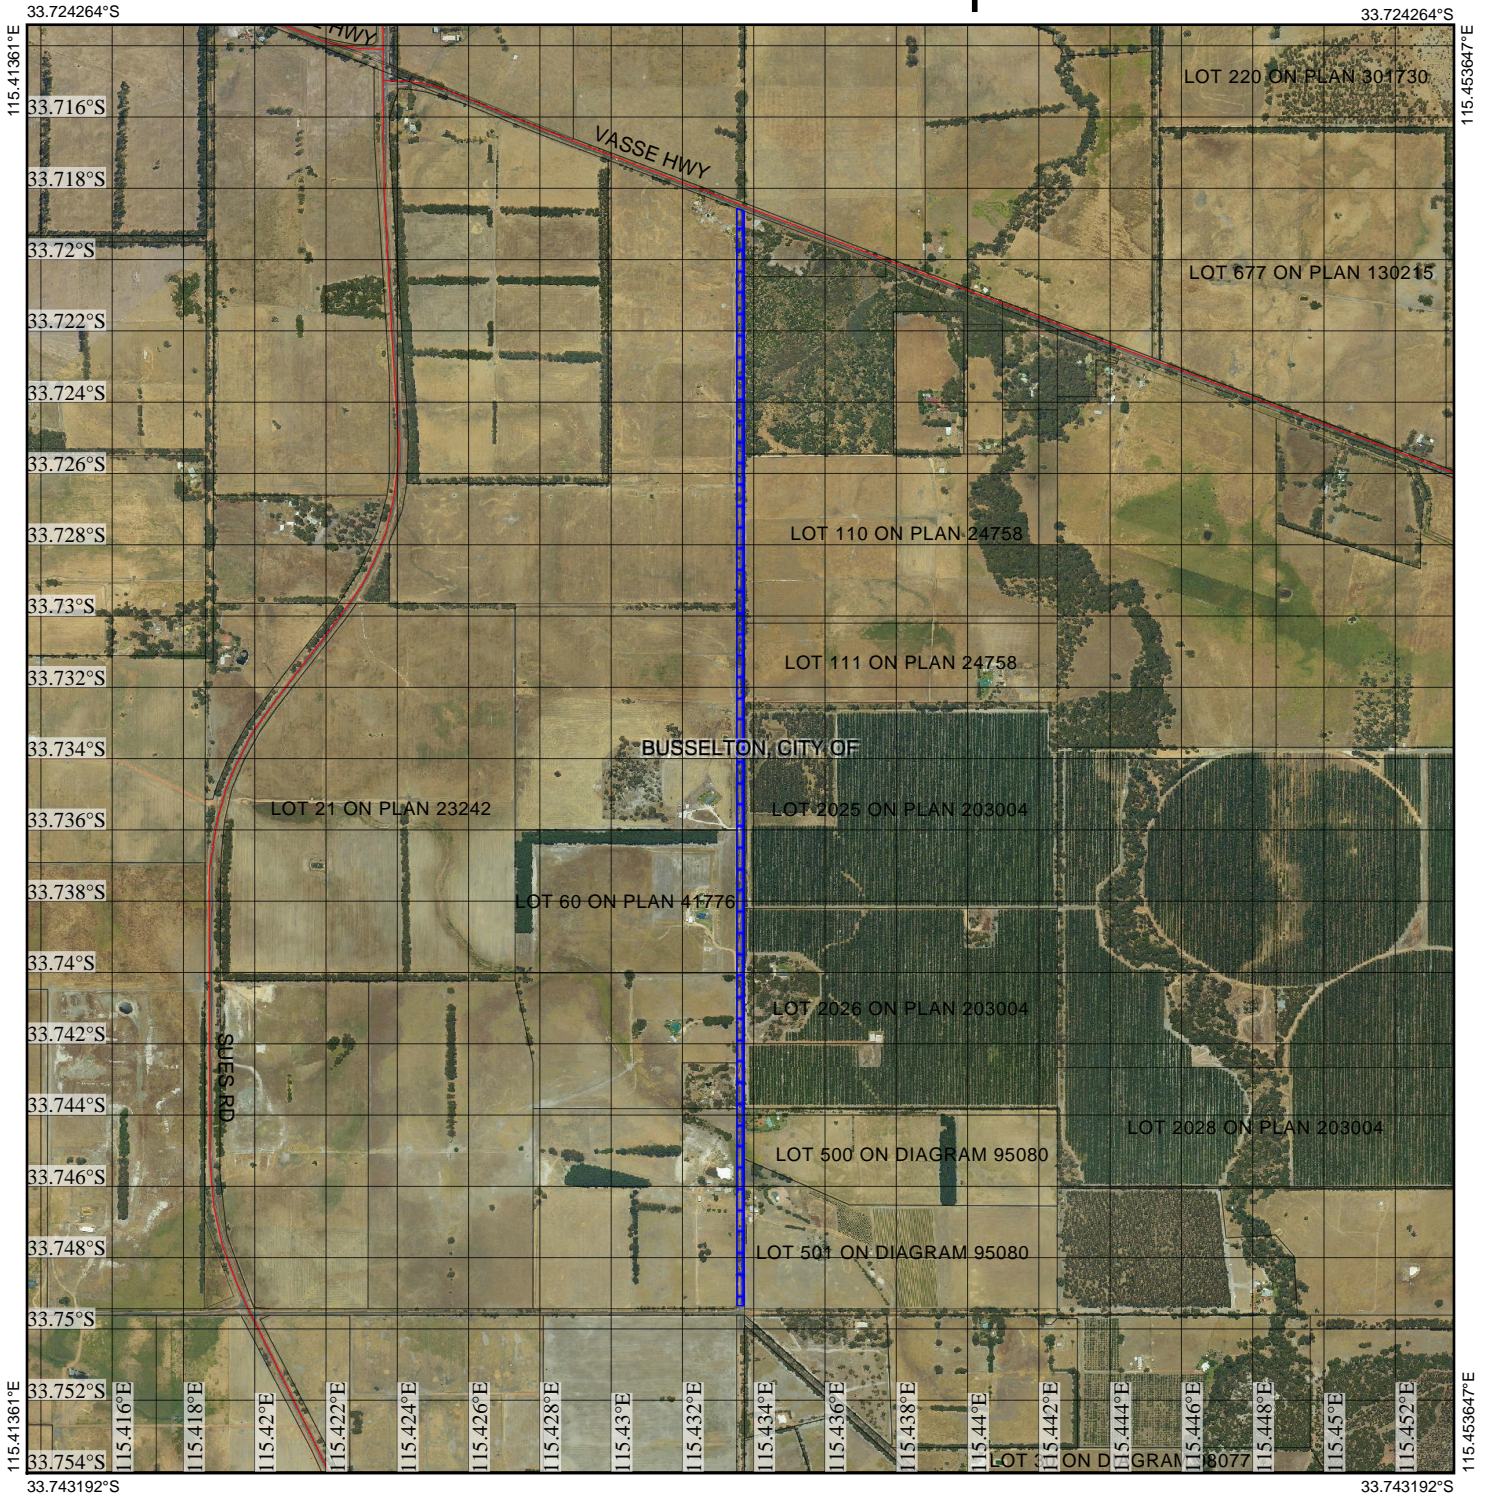

CPS 7941/1 - Map

Legend

- Clearing Instruments Proposals
- Imagery
- Local Government Authority

(Approximate when reproduced at A4)

GDA 94 (Lat/Long)

Geocentric Datum of Australia 1994

..... Date

GOVERNMENT OF
WESTERN AUSTRALIA
WA Crown Copyright 2018