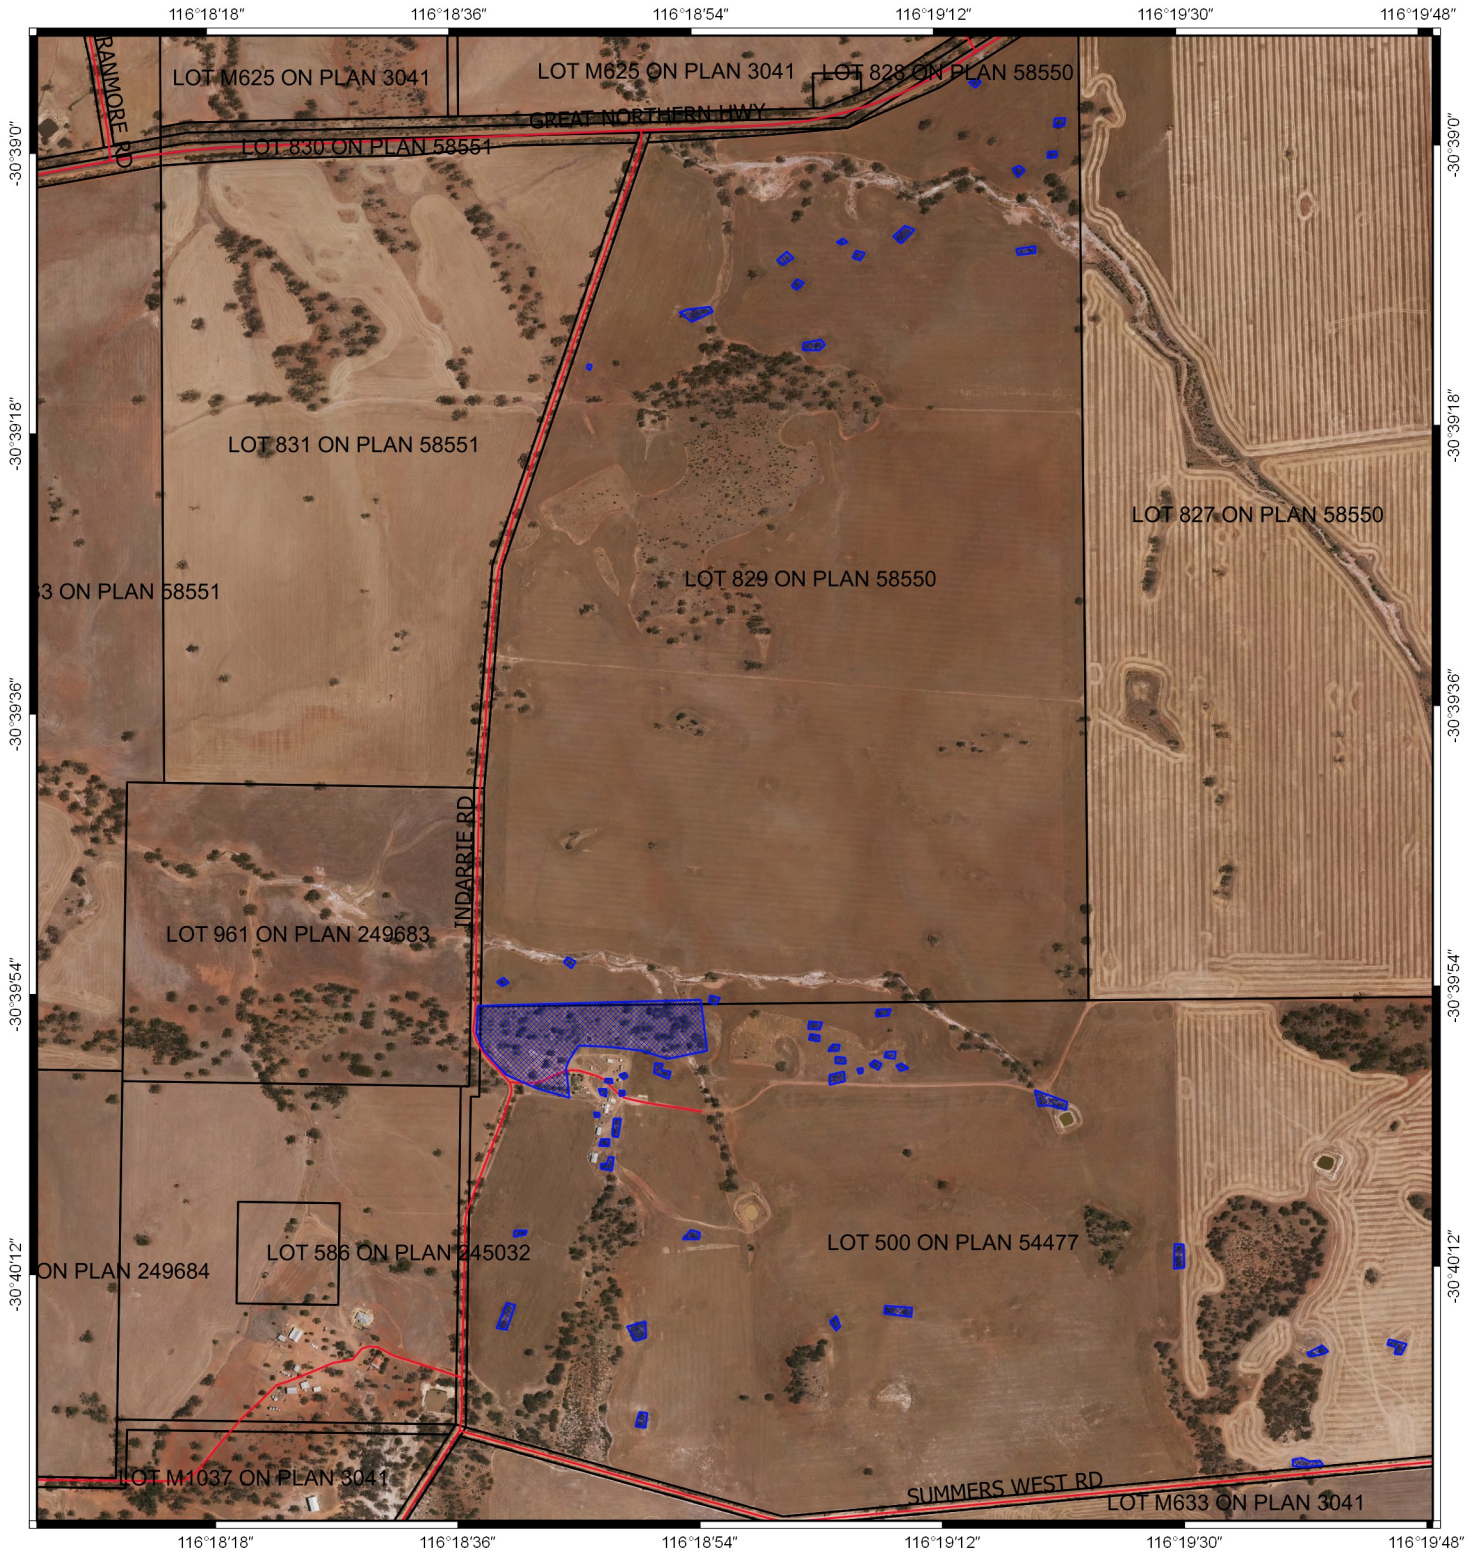

Map 7951/1b

Legend

-  Areas applied to clear
-  Roads
-  cadastre
-  Cadastre
-  WANow_Imagery

MGA 94
Geocentric Datum of Australia 1994

GOVERNMENT OF
WESTERN AUSTRALIA