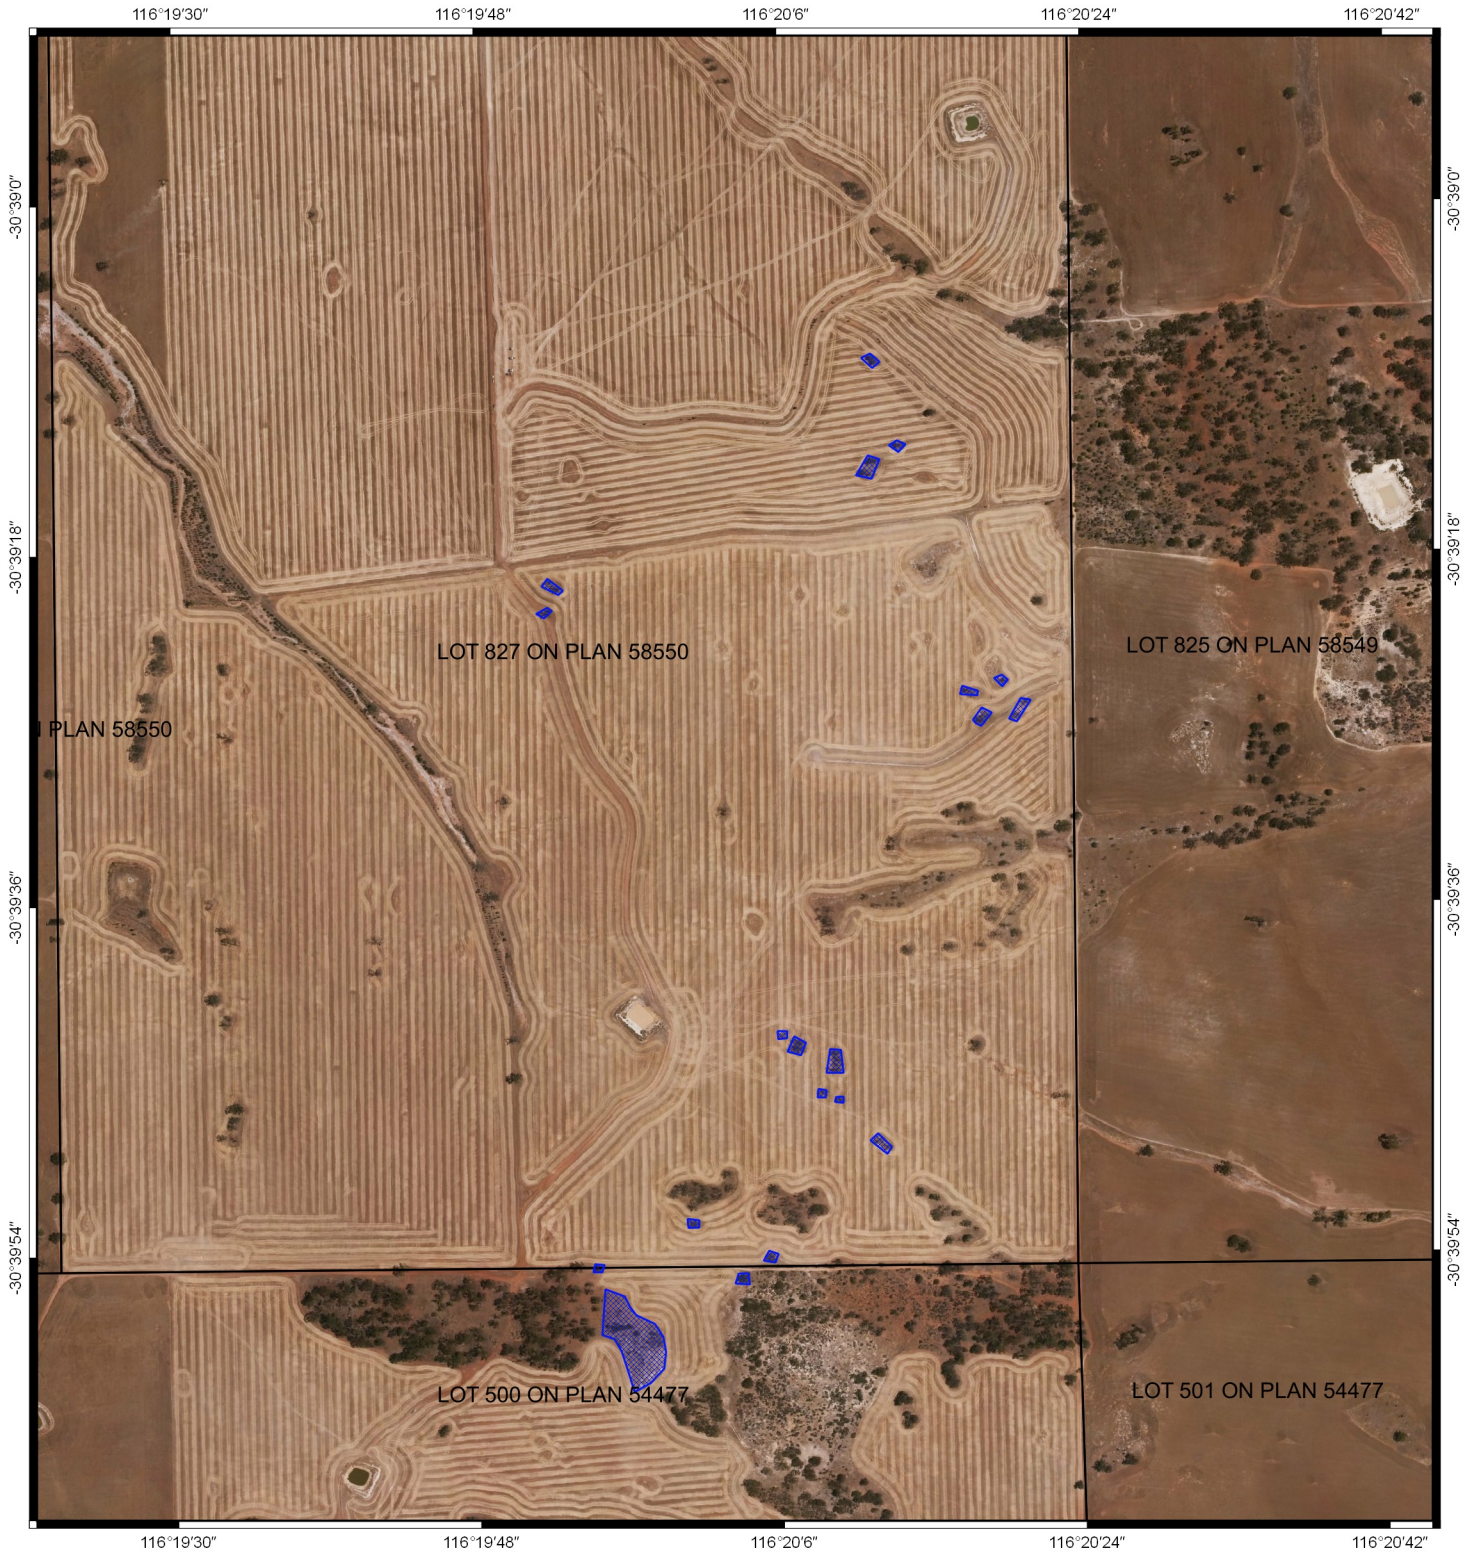

# Map 7951/1c

## Legend

 Areas applied to clear cadastre

 Cadastre

WANow\_Imagery

MGA 94  
Geocentric Datum of Australia 1994

GOVERNMENT OF  
WESTERN AUSTRALIA