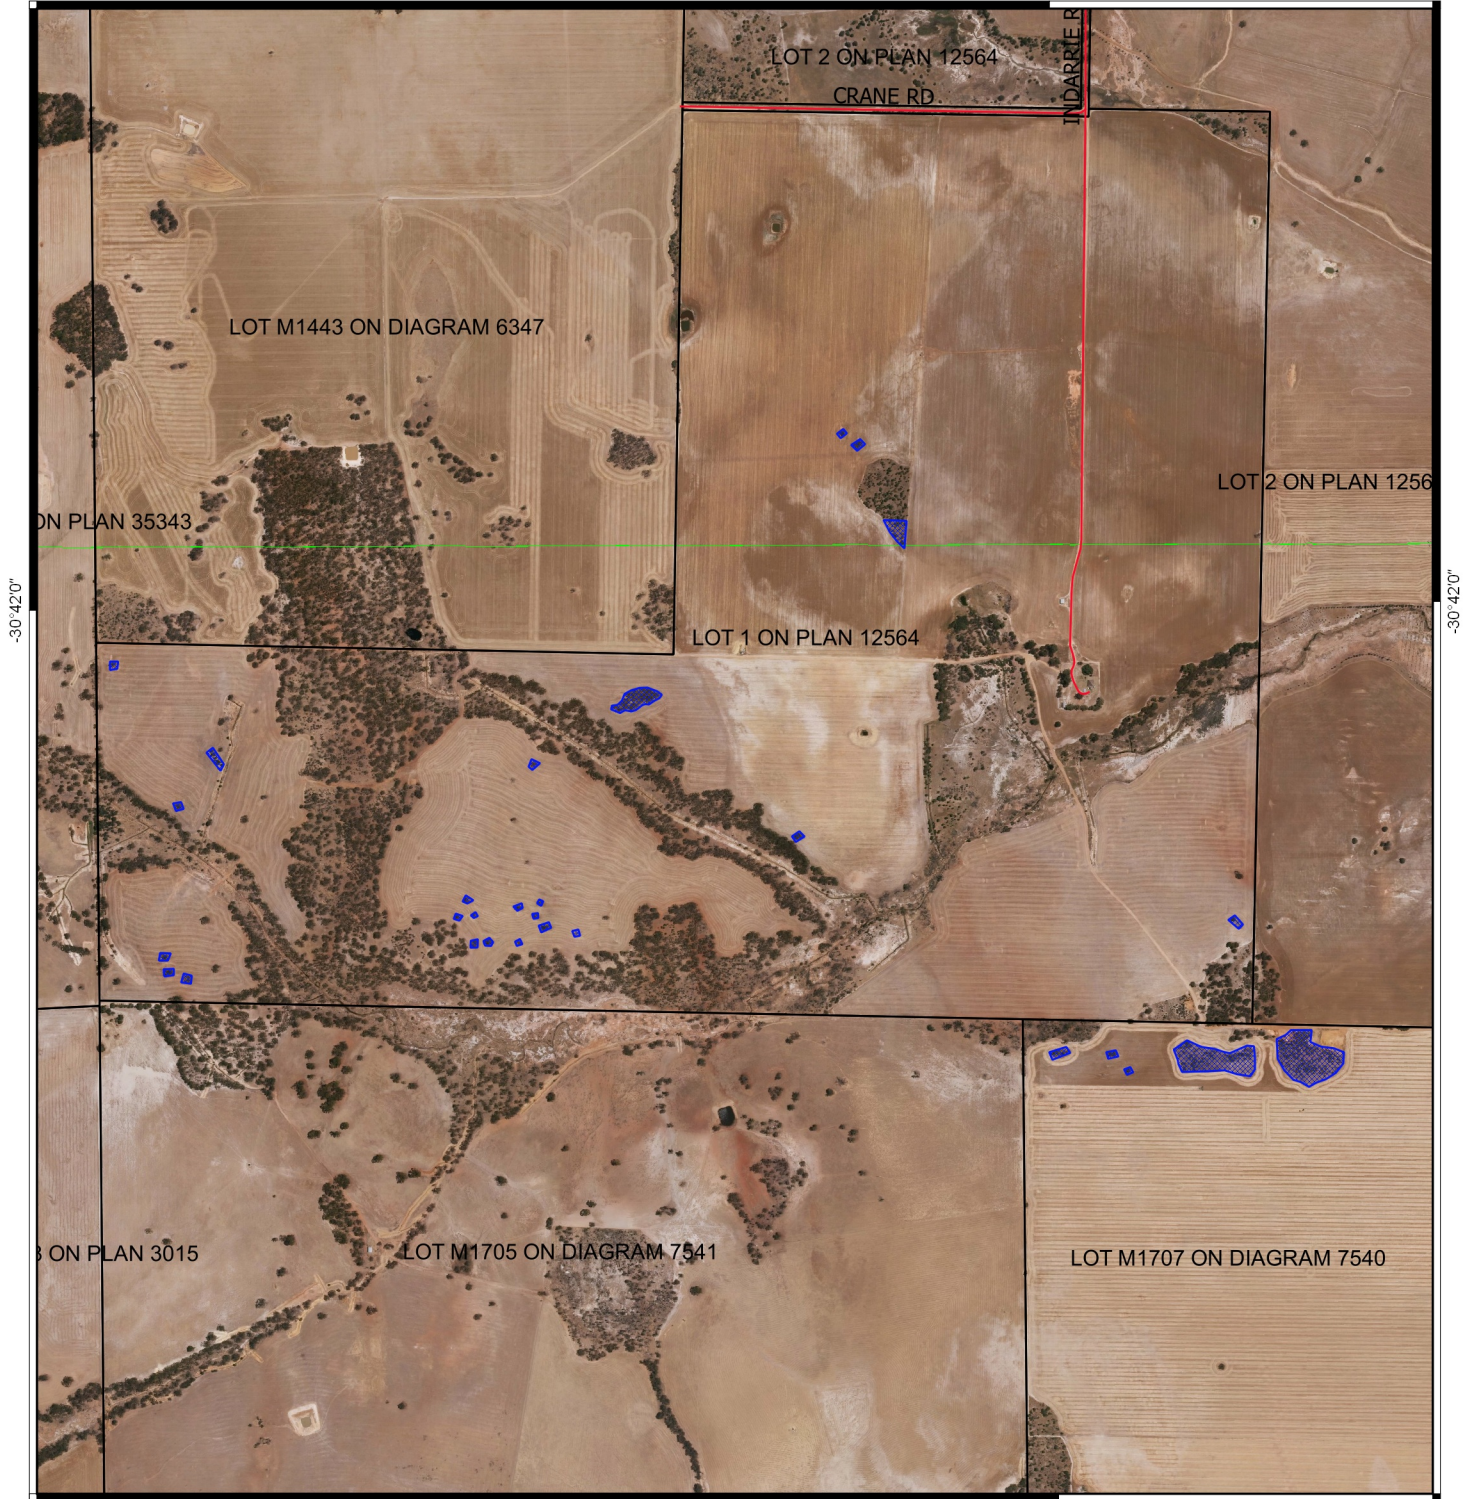

# Map 7952/1a

116°18'0"

## Legend

 Areas applied to clear

 Roads

 cadastre

 Cadastre

 WANow\_Imagery

MGA 94  
Geocentric Datum of Australia 1994

GOVERNMENT OF  
WESTERN AUSTRALIA