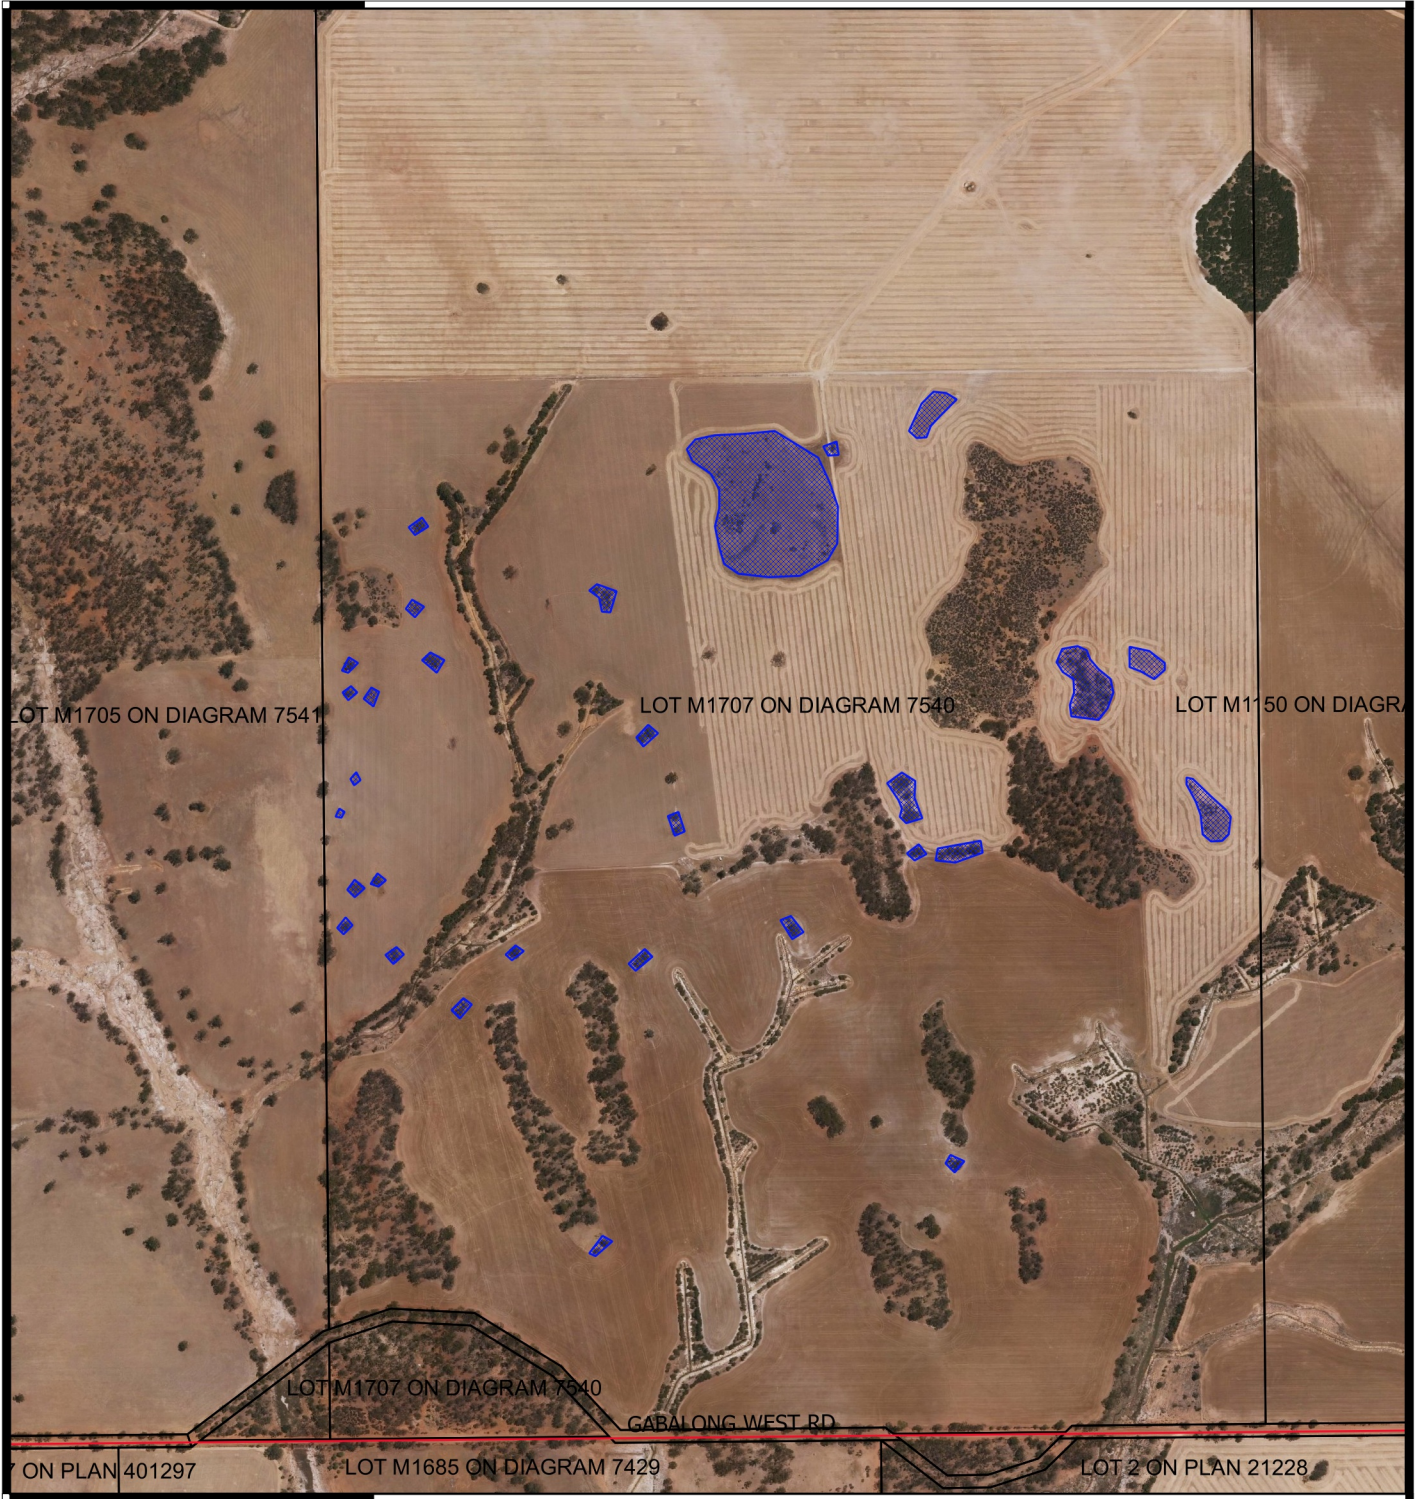

Map 7952/1b

116°18'0"

116°18'0"

Legend

 Areas applied to clear

 Roads

cadastre

 Cadastre

WANow_Imagery

MGA 94
Geocentric Datum of Australia 1994

GOVERNMENT OF
WESTERN AUSTRALIA