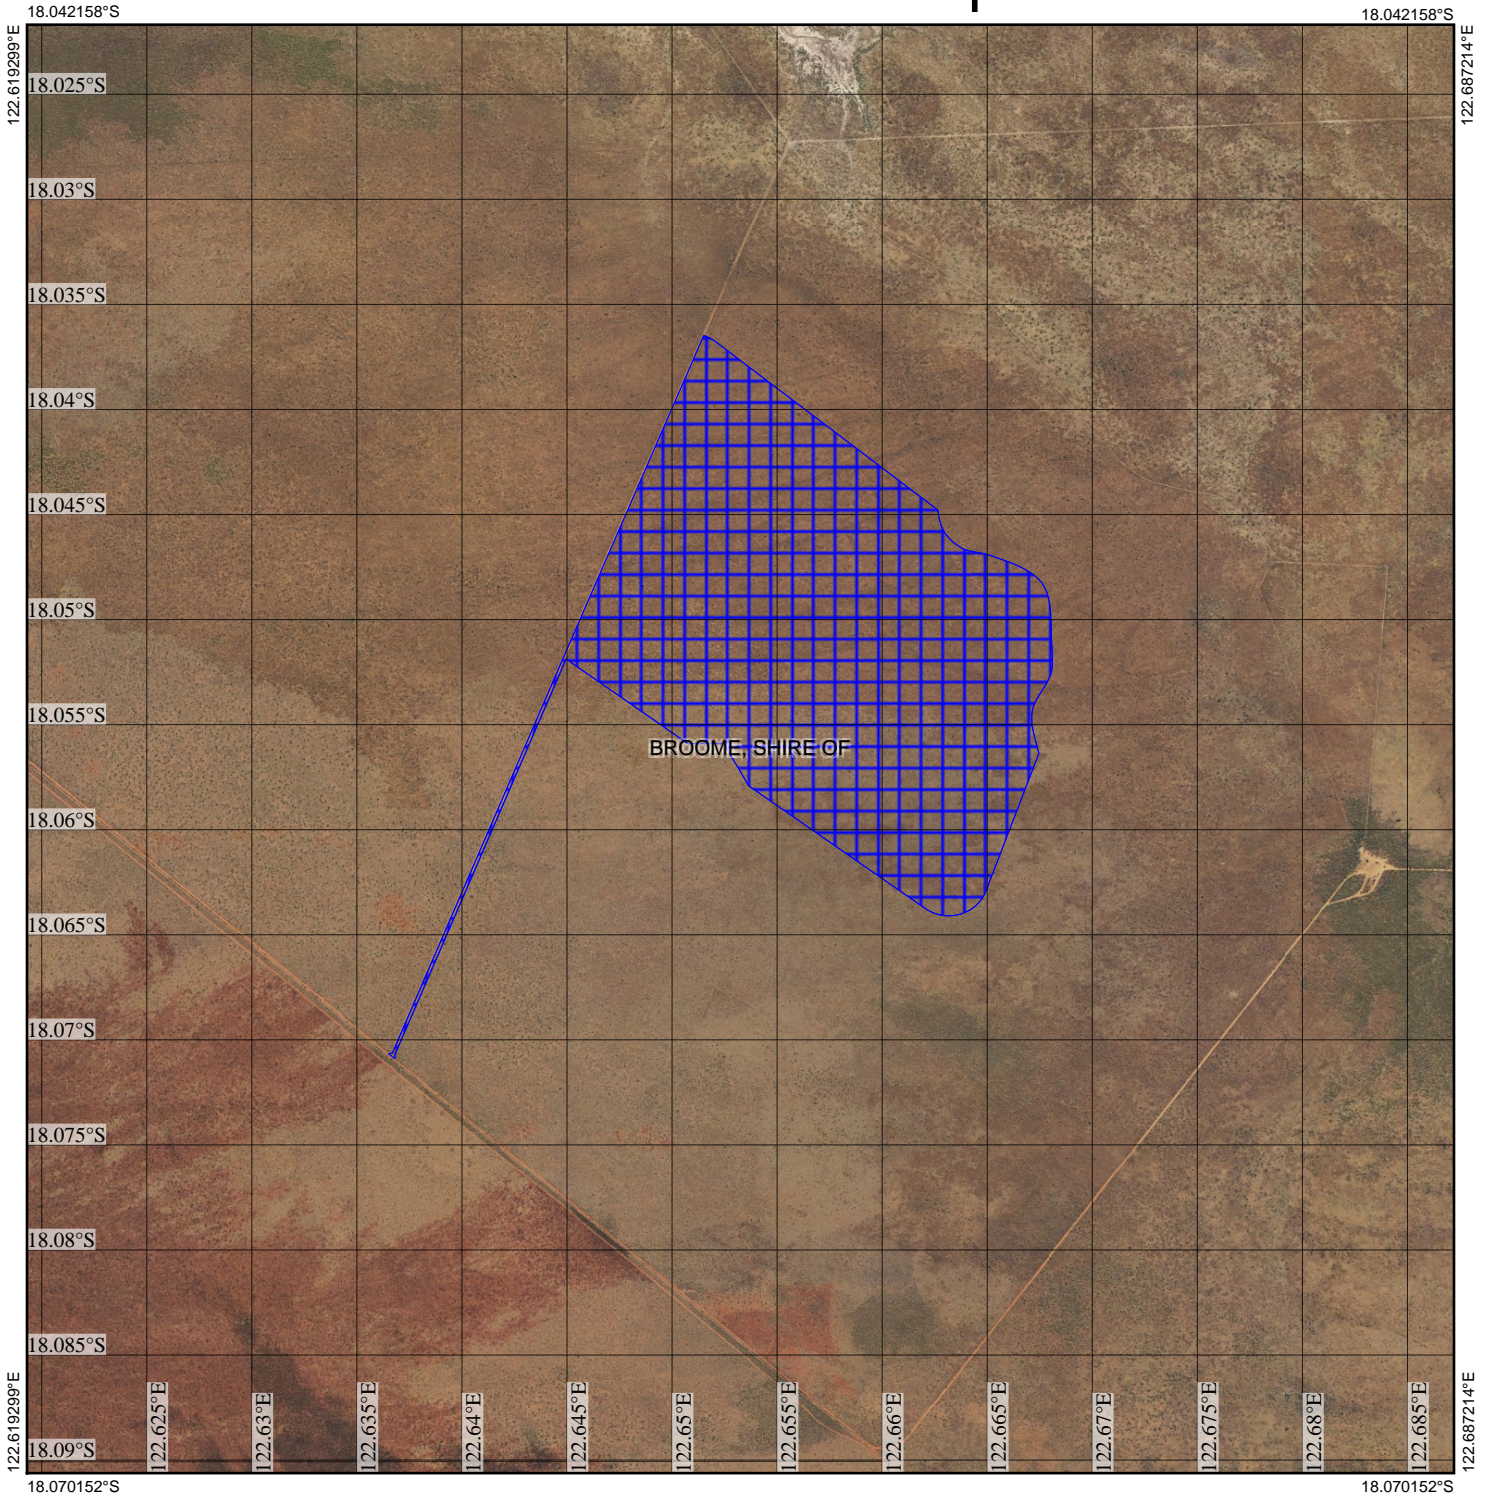

CPS 7953/1 - Map

Legend

-  Imagery
-  Clearing Instruments Proposals
-  Local Government Authority

(Approximate when reproduced at A4)
 GDA 94 (Lat/Long)
 Geocentric Datum of Australia 1994

..... Date