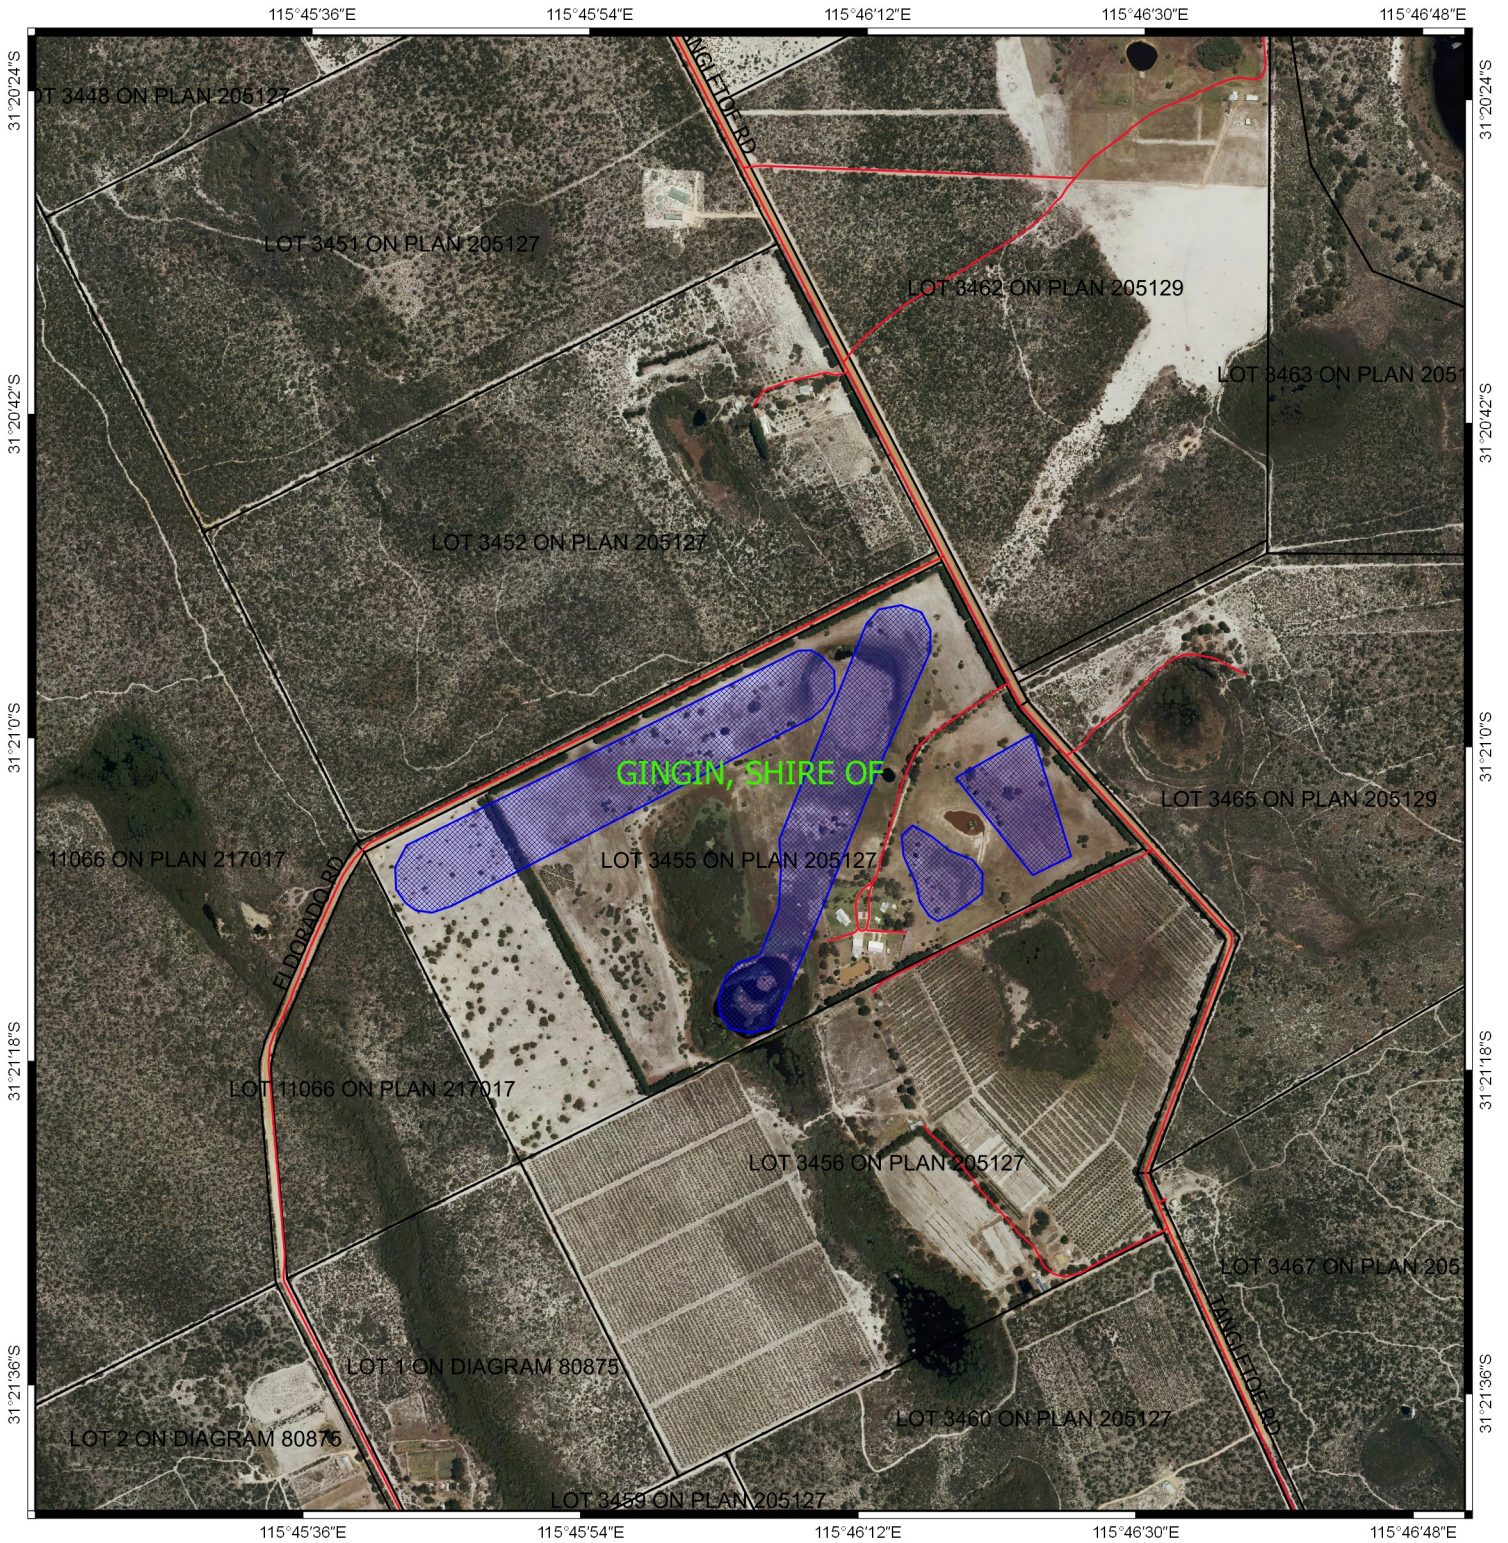

CPS 7974/1 - Map

Legend

-  Areas applied to clear
-  Roads
-  Local Government Authority cadastre
-  Cadastre
- WANow_Imagery

1:12.960

MGA 94
Geocentric Datum of Australia 1994

.....Date.....

Officer with delegated authority under Section 20
of the Environmental Protection Act 1986