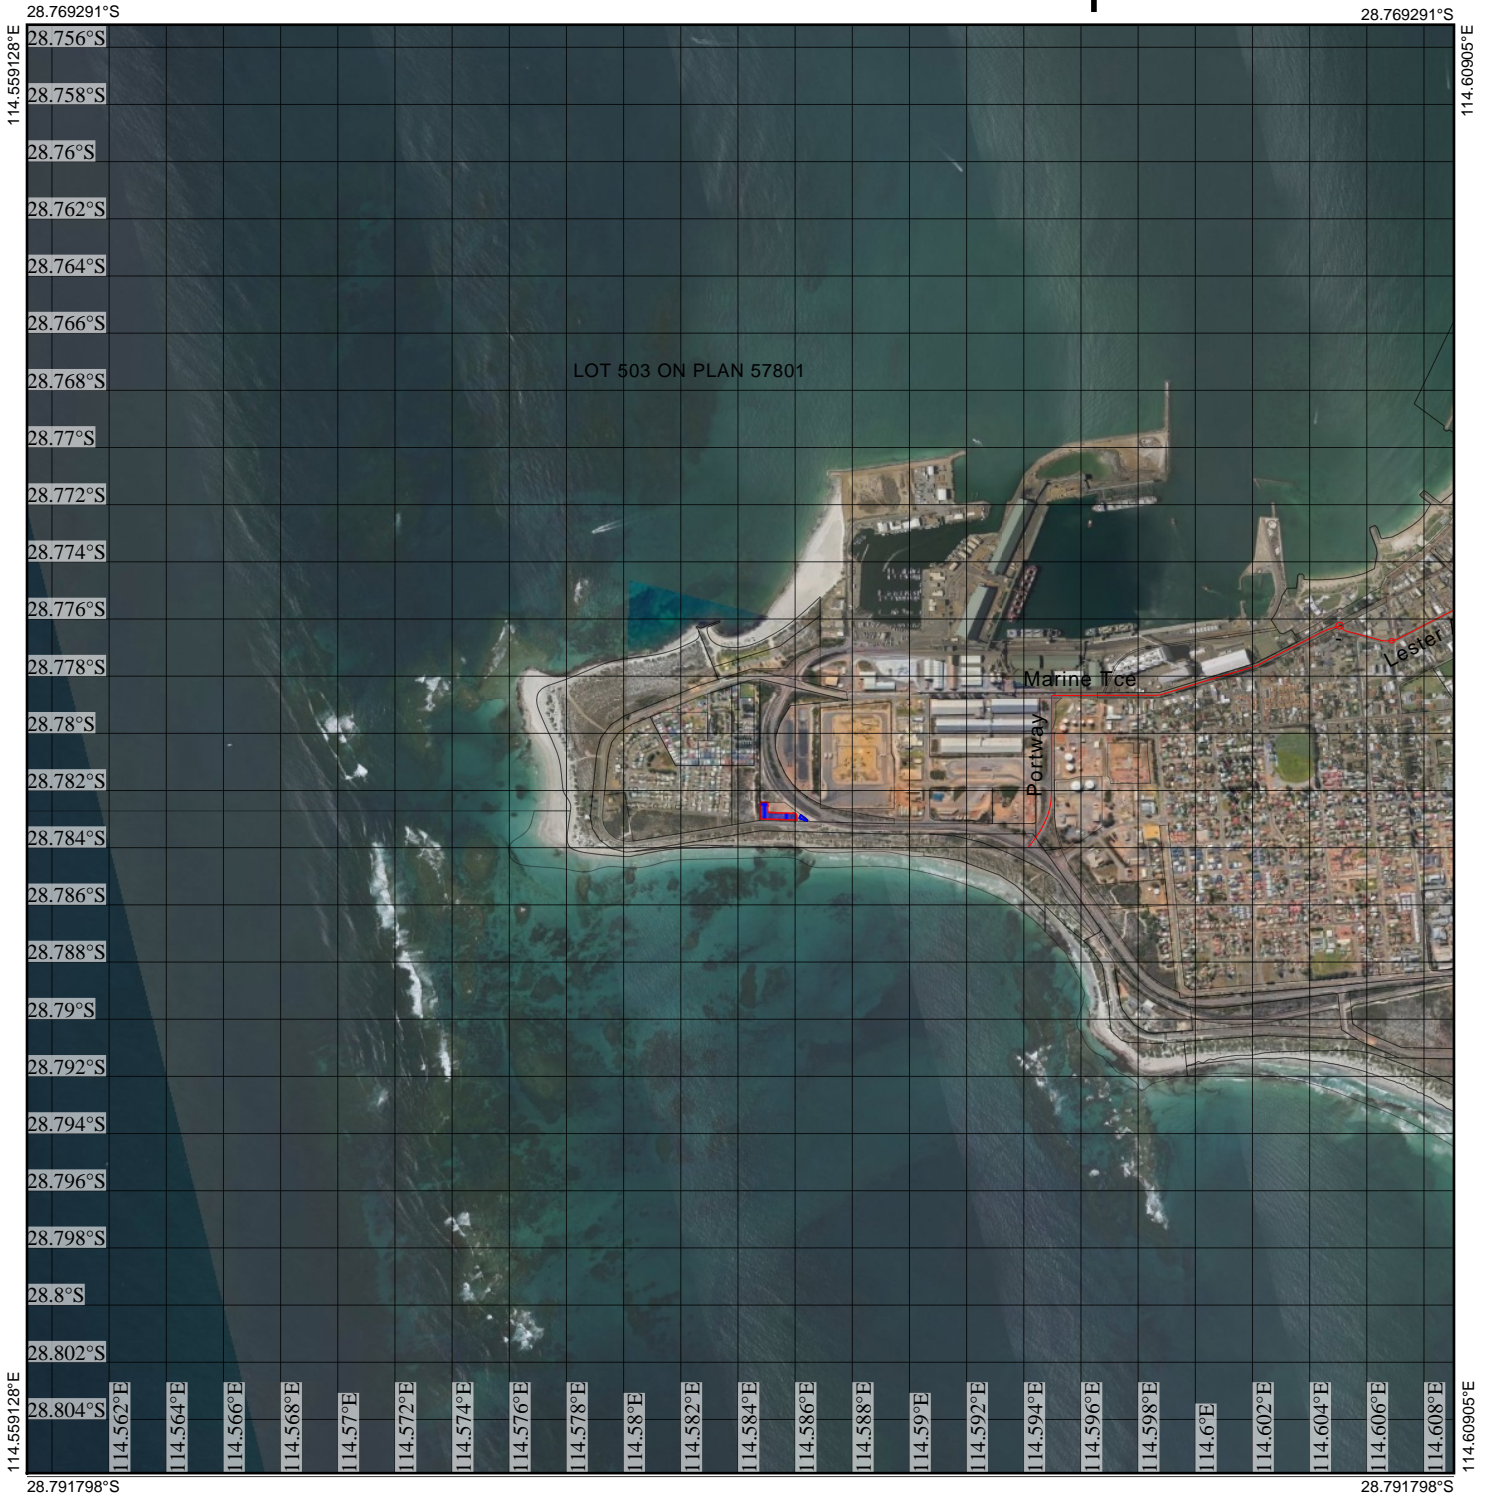

CPS 7976/1 - Context map

Legend

-  Imagery
-  Clearing Instruments Proposals

(Approximate when reproduced at A4)

GDA 94 (Lat/Long)

Geocentric Datum of Australia 1994

..... Date

GOVERNMENT OF
WESTERN AUSTRALIA
WA Crown Copyright 2018