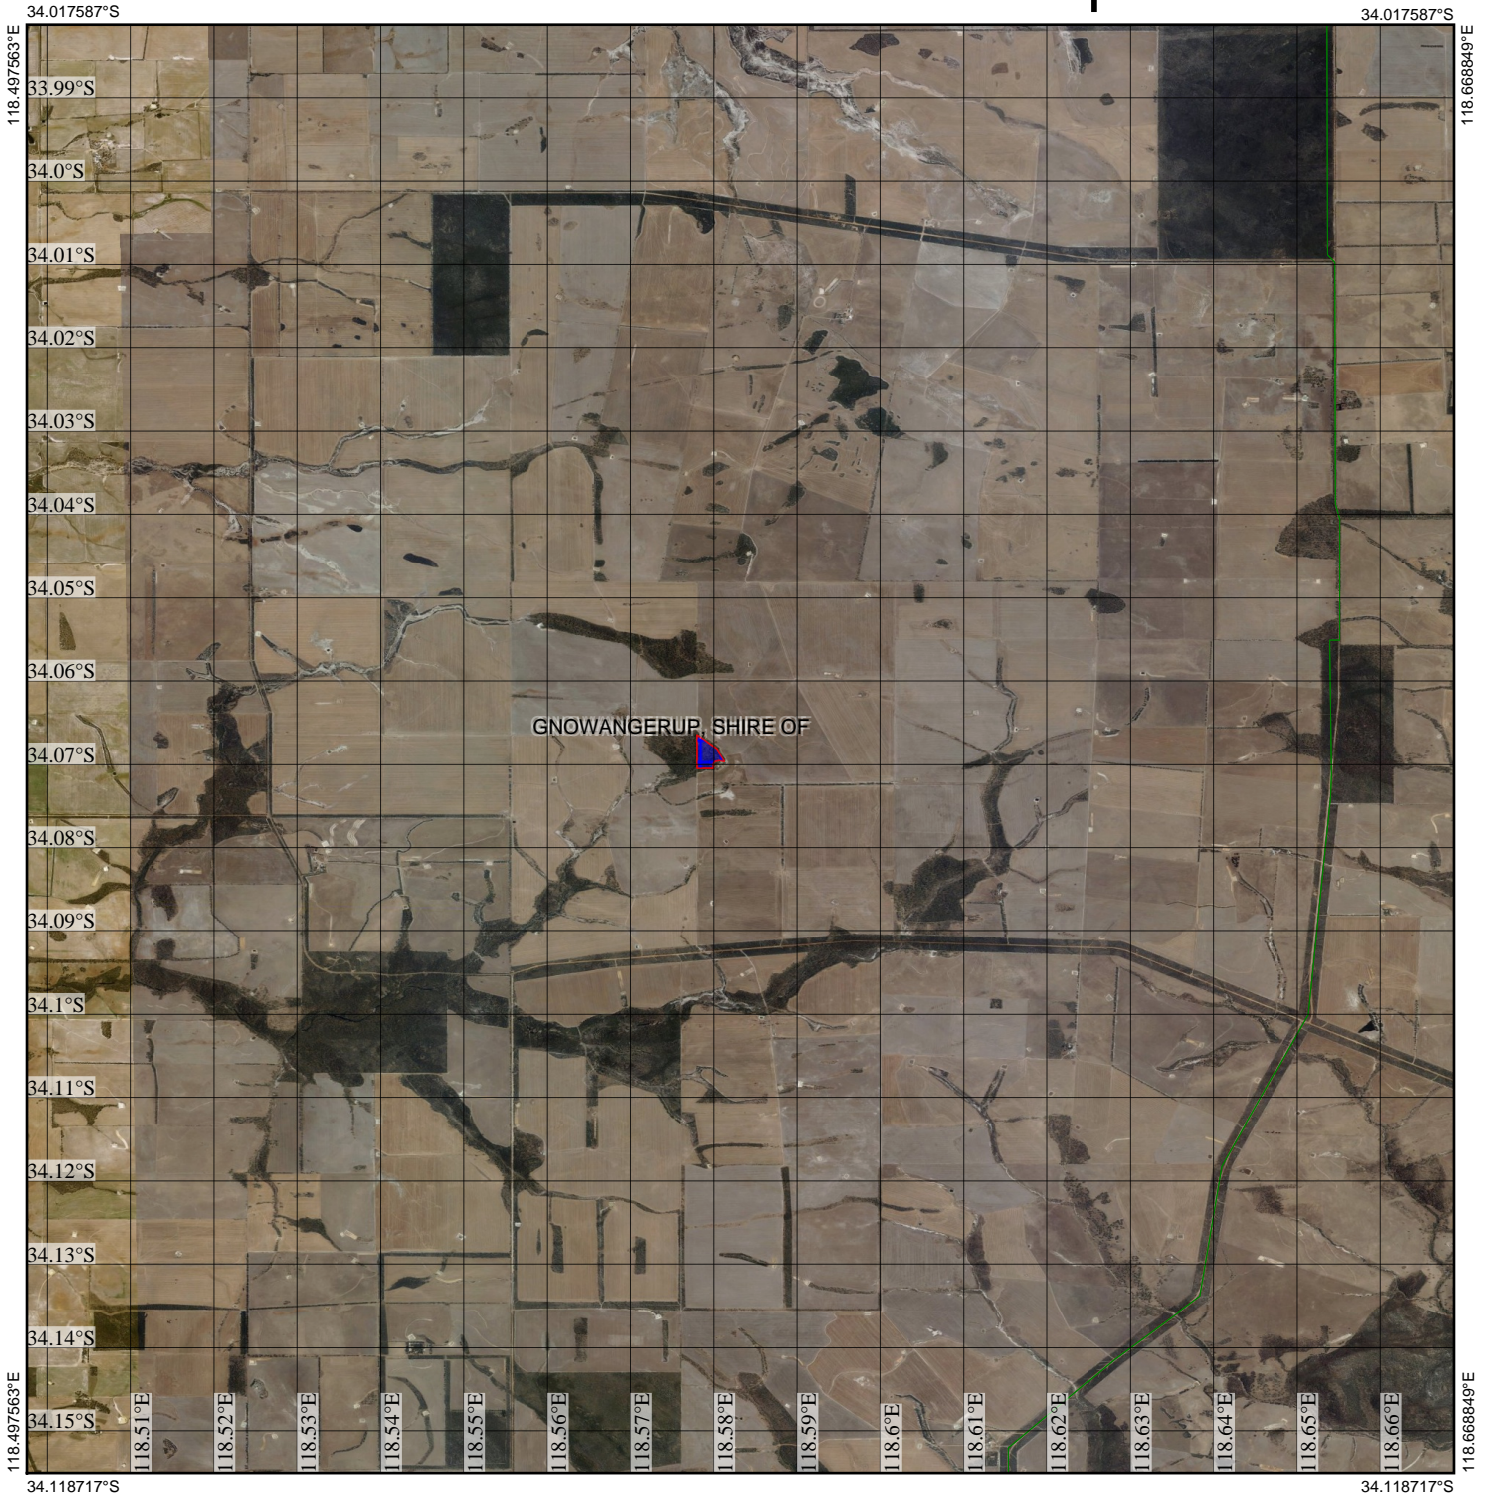

CPS 7987/1 - Context map

Legend

-  Imagery
-  Clearing Instruments Proposals
-  Local Government Authority

(Approximate when reproduced at A4)

GDA 94 (Lat/Long)

Geocentric Datum of Australia 1994

..... Date

GOVERNMENT OF
WESTERN AUSTRALIA
WA Crown Copyright 2018