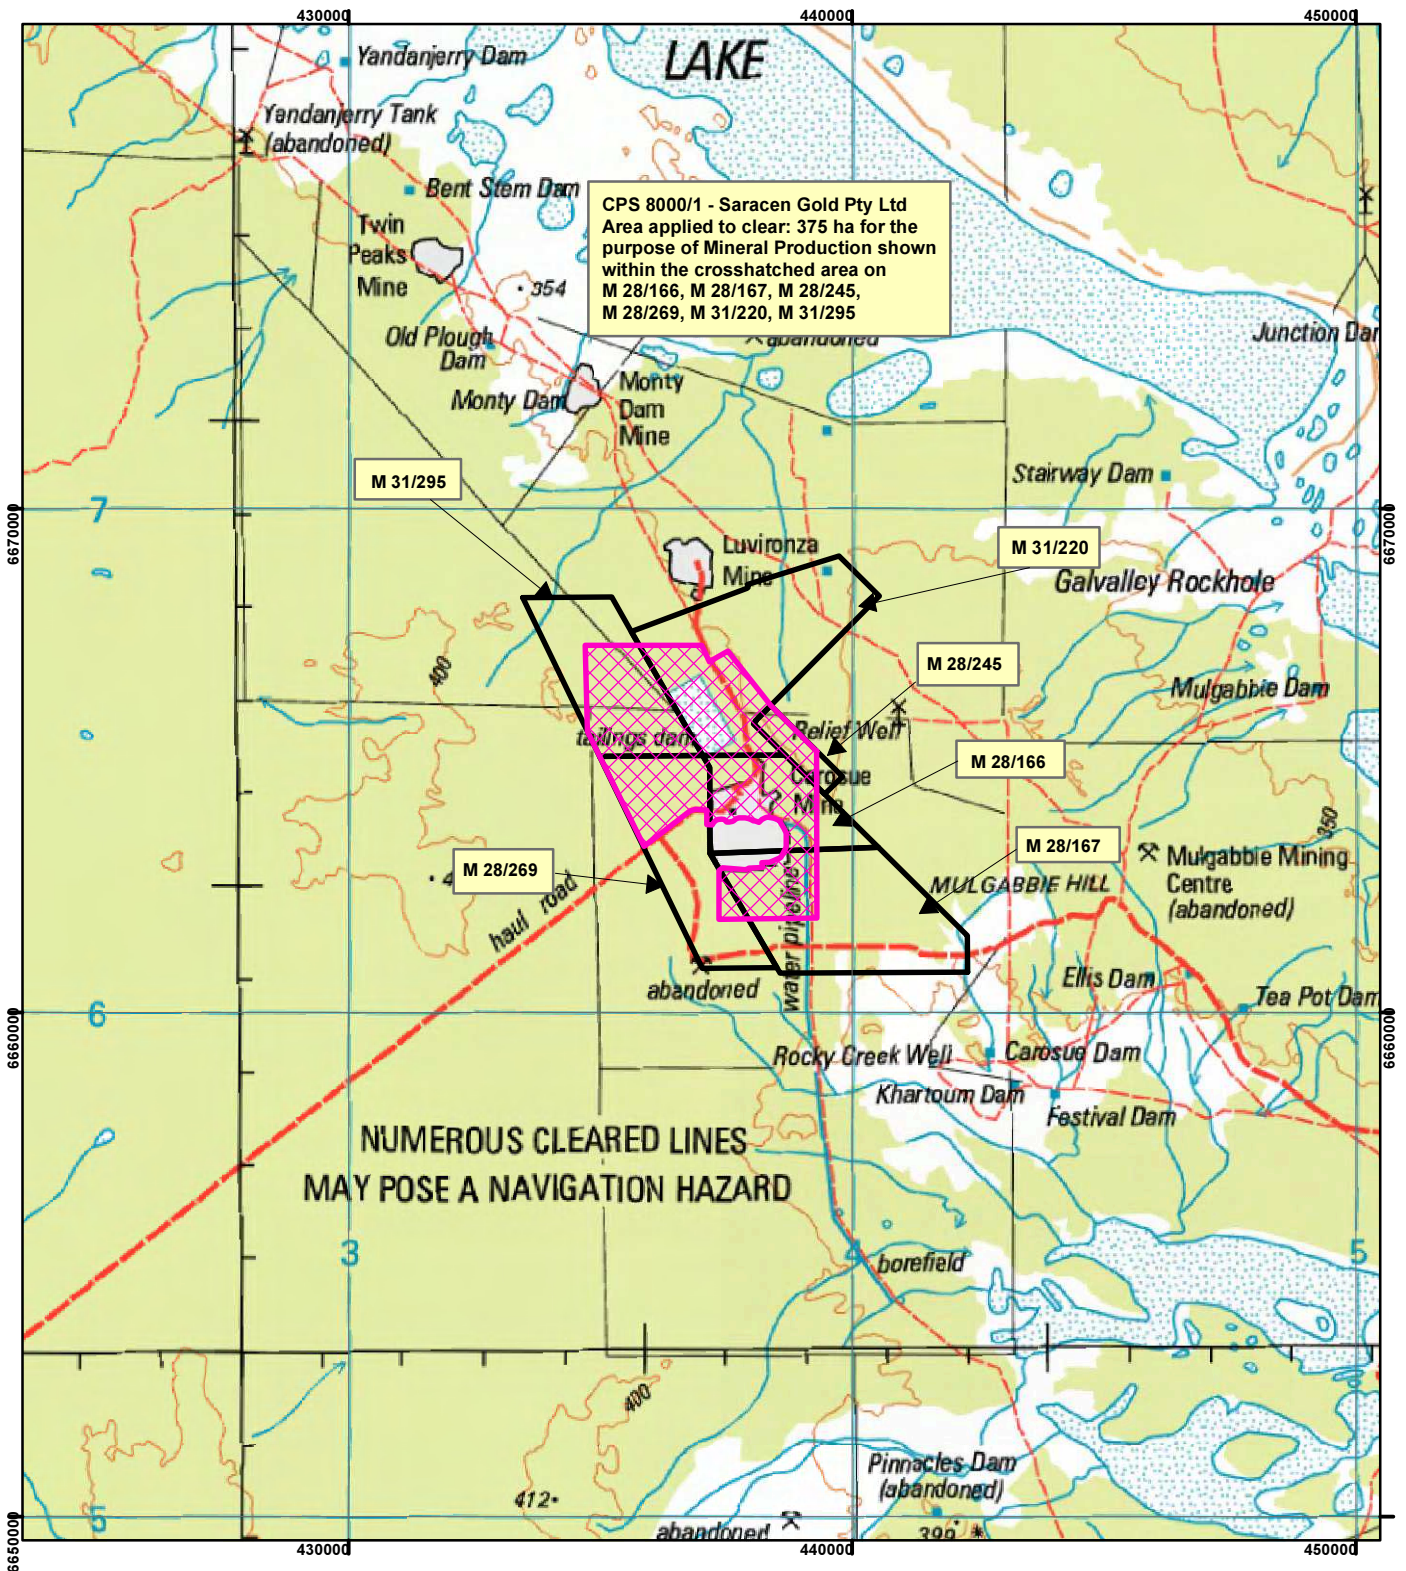

CPS 8000/1 - Saracen Gold Pty Ltd

Legend

Clearing Instruments

TENID

- M 2800166
- M 2800167
- M 2800245
- M 2800269
- M 3100220
- M 3100295

Geocentric Datum Australia 1994

Note: the data in this map have not been projected. This may result in geometric distortion or measurement inaccuracies.

..... Date

Officer with delegated authority under Section 20 of the Environmental Protection Act 1986

Information derived from this map should be confirmed with the data custodian acknowledged by the agency acronym in the legend.