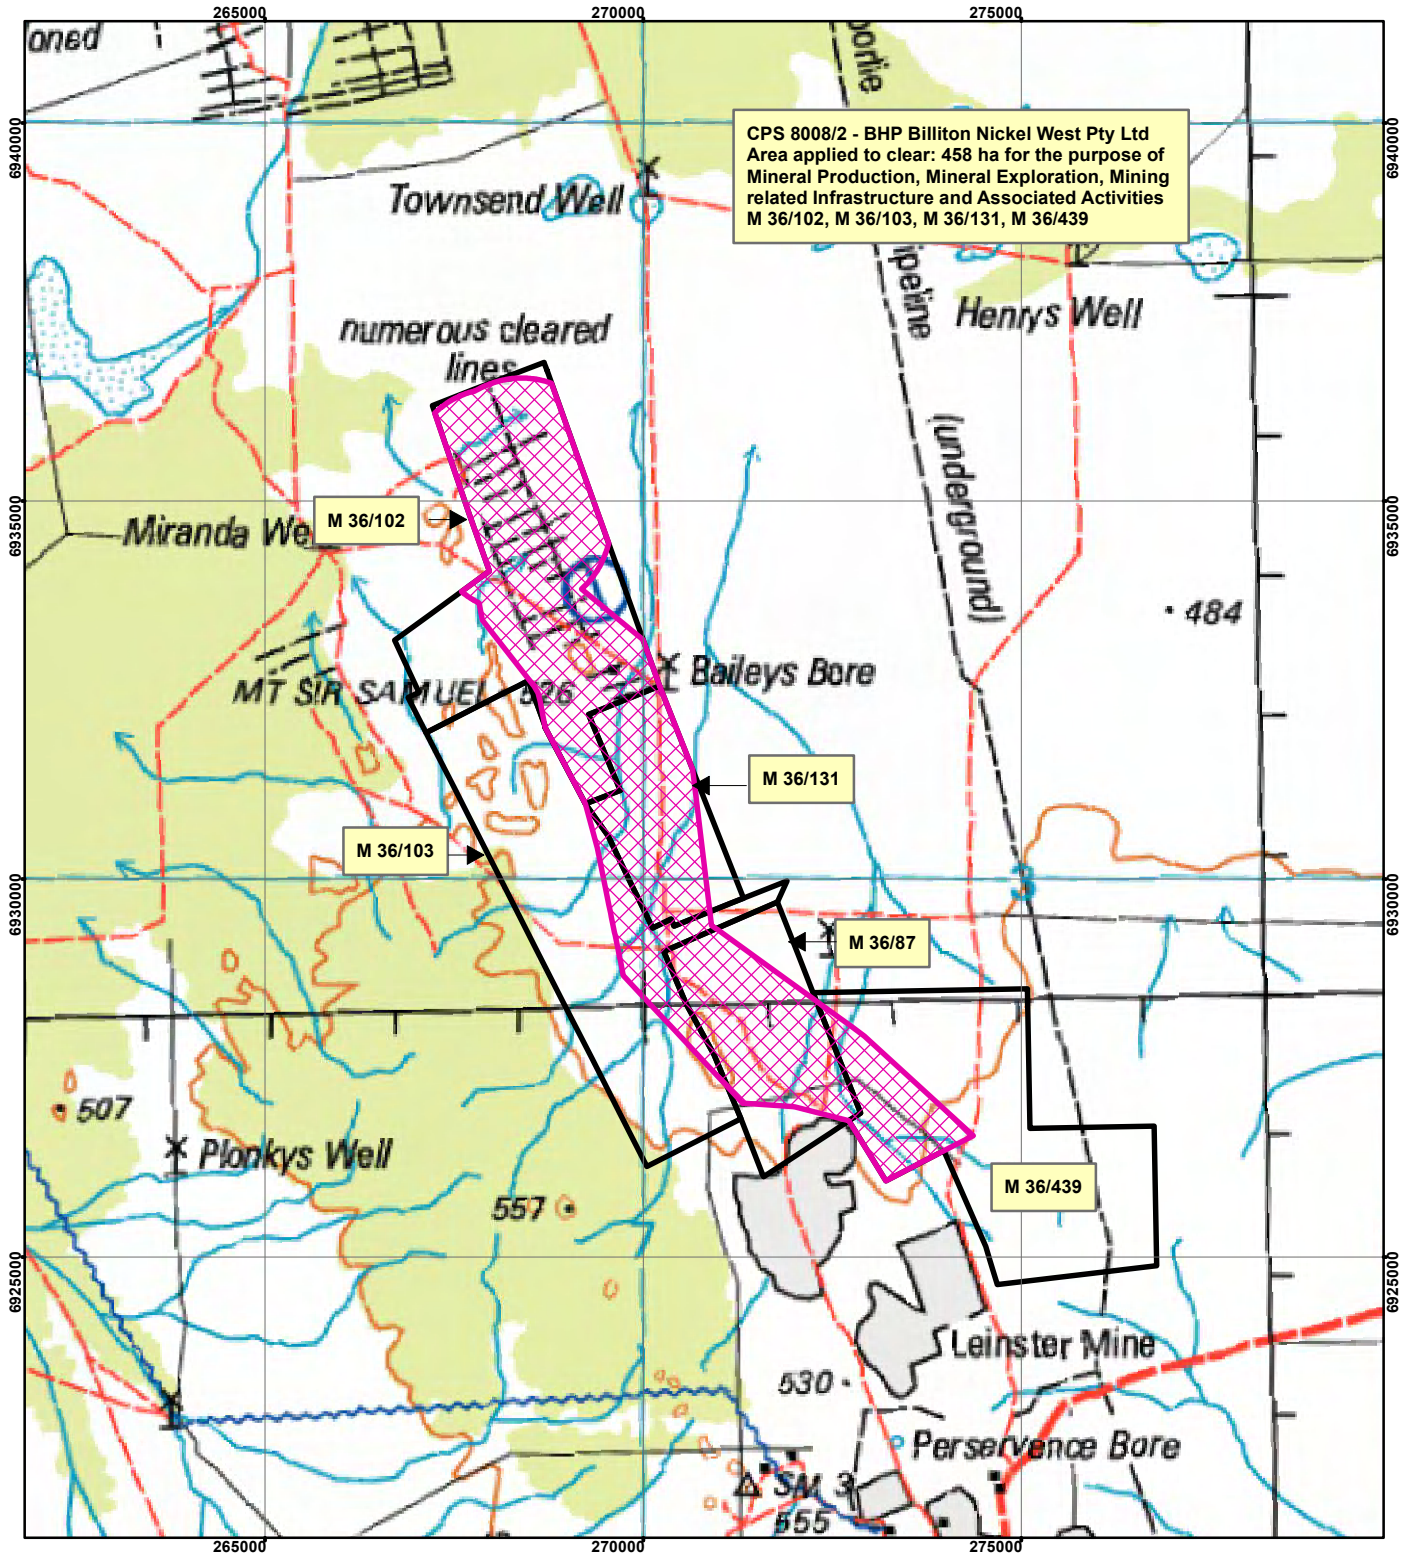

# CPS 8008/2 - BHP Billiton Nickel West Pty Ltd

## Legend

-  Clearing Instruments
-  Mining Tenements

Geocentric Datum Australia 1994

Note: the data in this map have not been projected. This may result in geometric distortion or measurement inaccuracies.