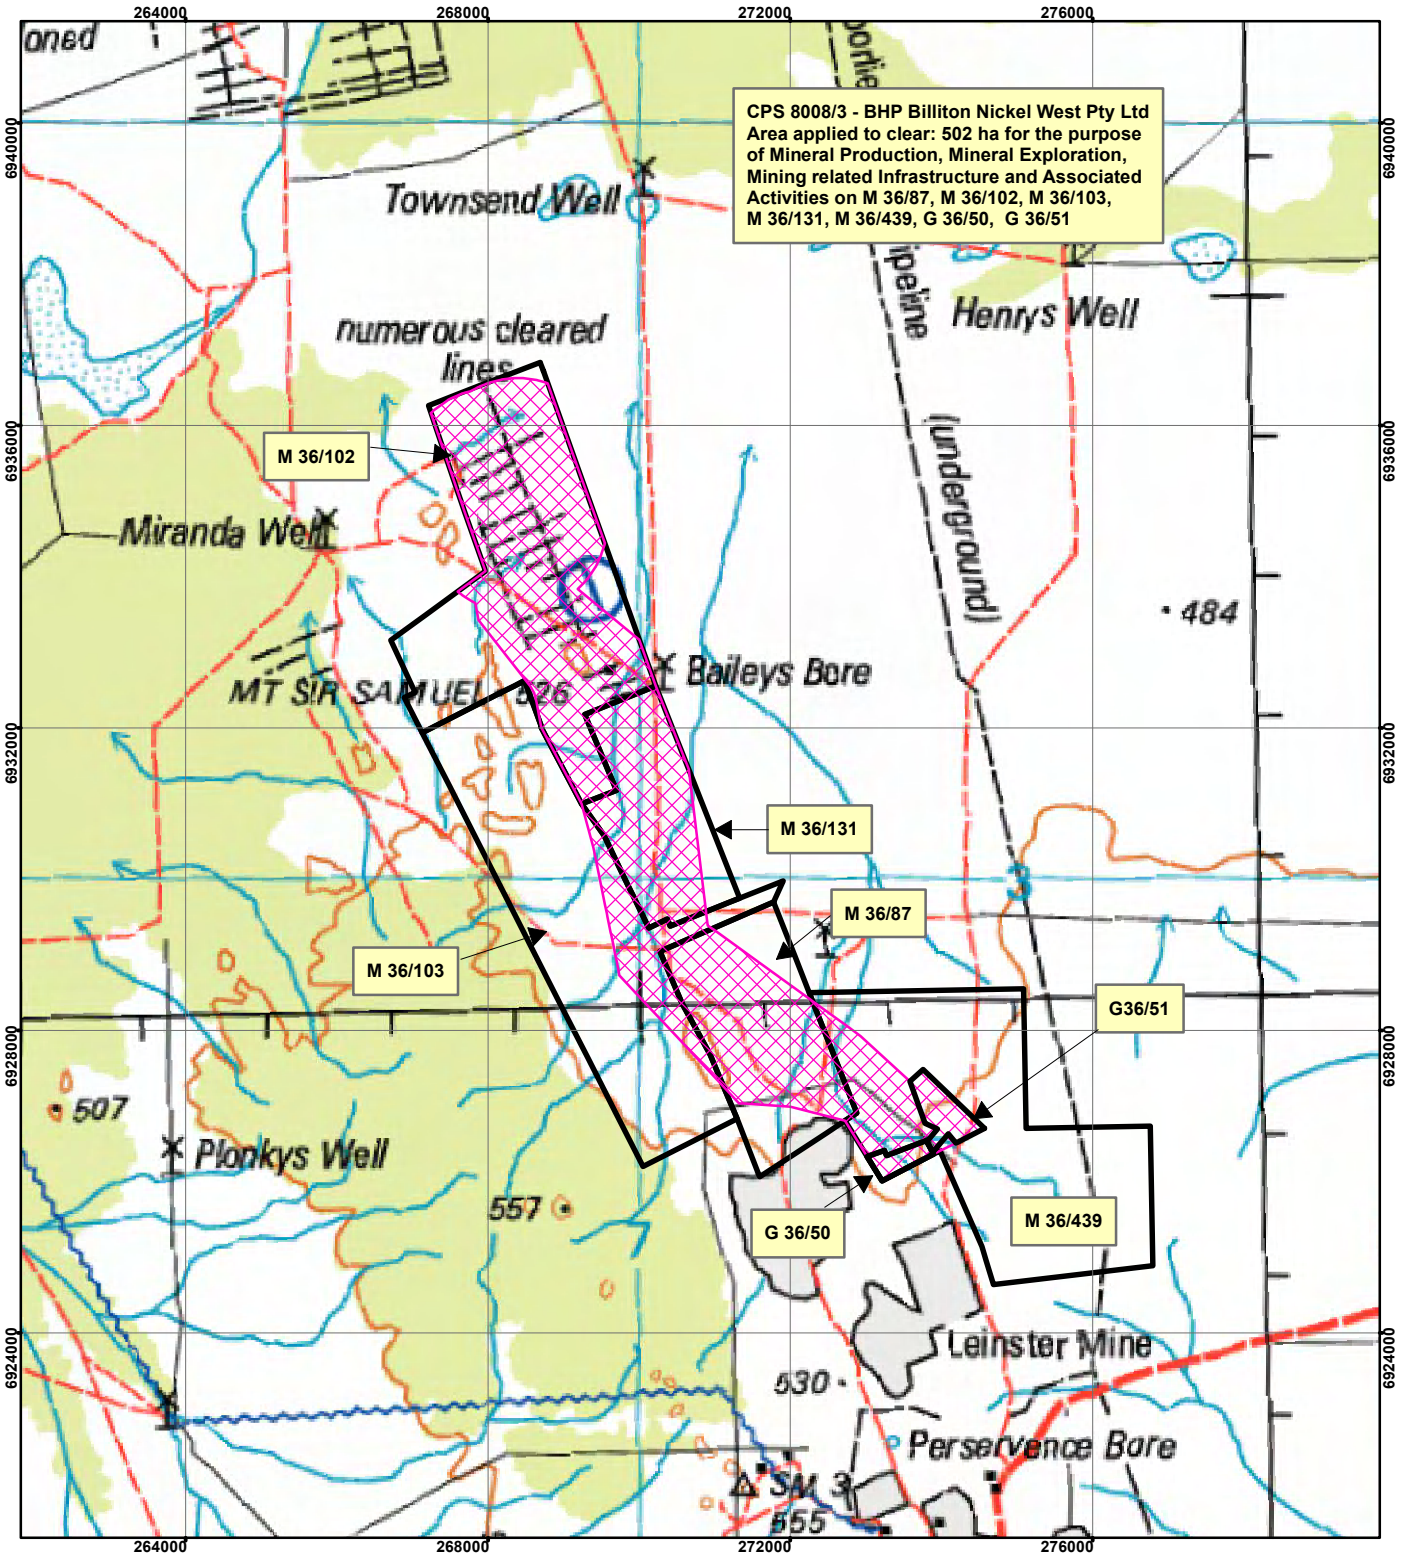

CPS 8008/3 - BHP Billiton Nickel West Pty Ltd

Legend

-  Clearing Instruments
-  Mining Tenements

Geocentric Datum Australia 1994

Note: the data in this map have not been projected. This may result in geometric distortion or measurement inaccuracies.

..... Date

Officer with delegated authority under Section 20 of the Environmental Protection Act 1986

Information derived from this map should be confirmed with the data custodian acknowledged by the agency acronym in the legend.