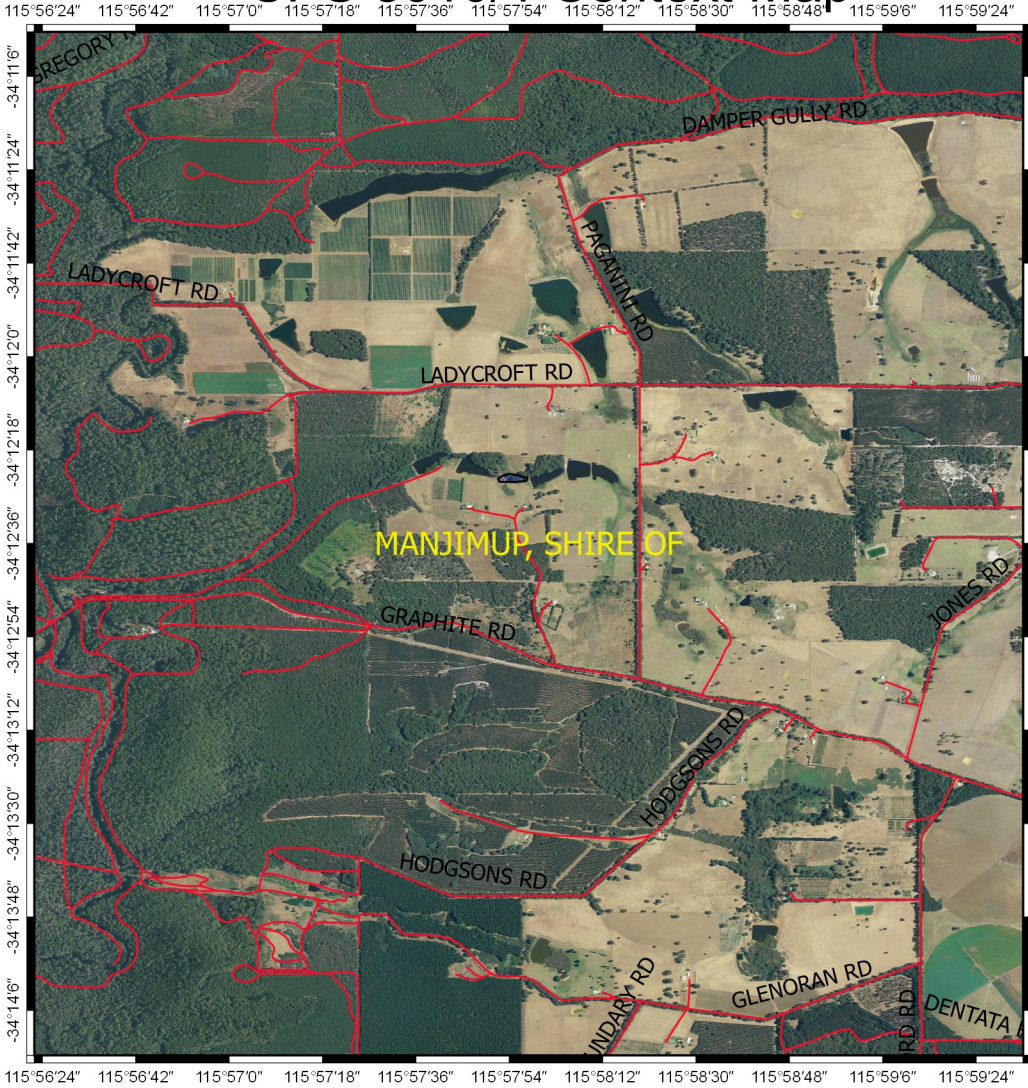

CPS 8010/1 Context Map

Legend

 CPS 8010 - 1

2000

0

2000 m

 Roads

 LGA

WANow_Imagery

MGA 94
Geocentric Datum of Australia 1994

GOVERNMENT OF
WESTERN AUSTRALIA