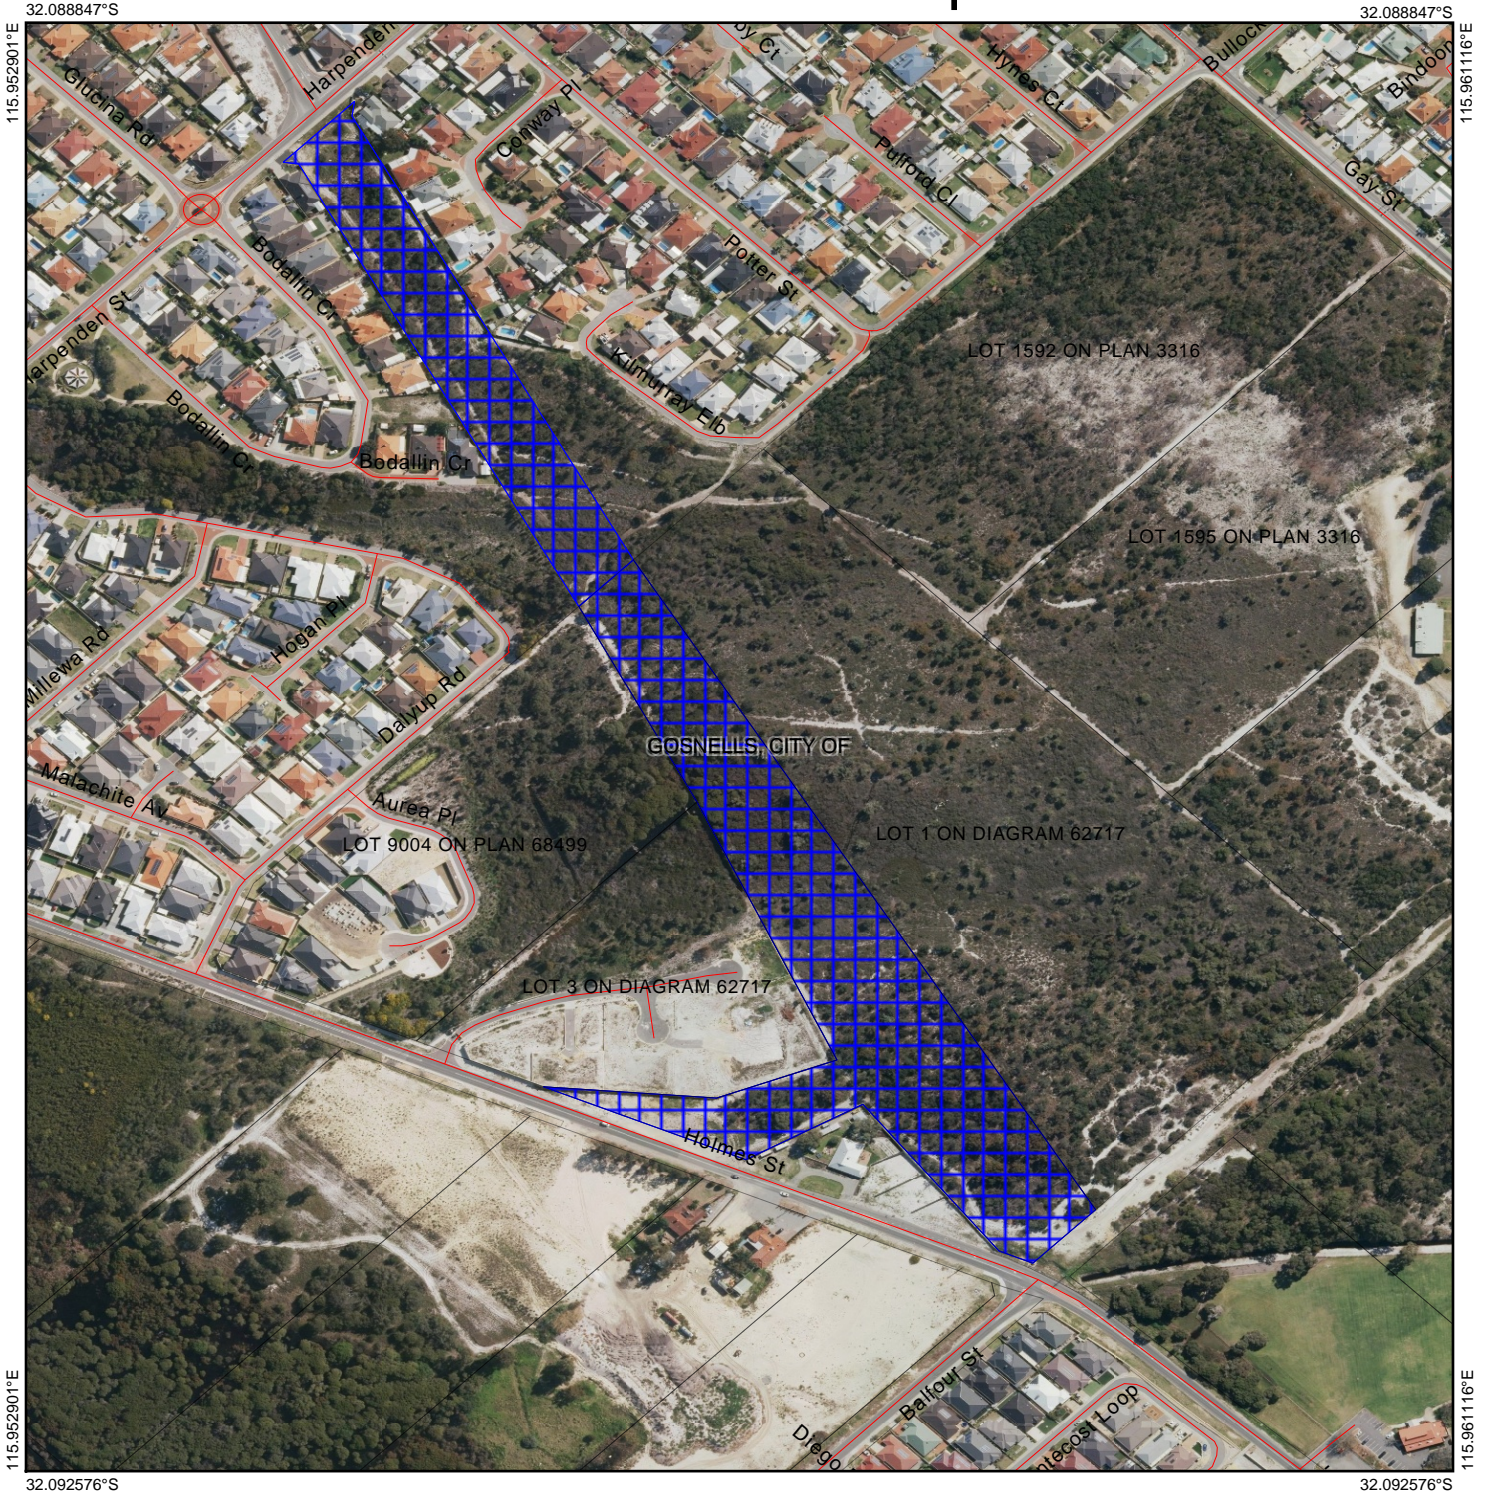

CPS 8021/1 Map

Legend

- Imagery
- Clearing Instruments Proposals
- Roads
- Local Government Authority

(Approximate when reproduced at A4)

GDA 94 (Lat/Long)

Geocentric Datum of Australia 1994

..... Date

GOVERNMENT OF
WESTERN AUSTRALIA
WA Crown Copyright 2018