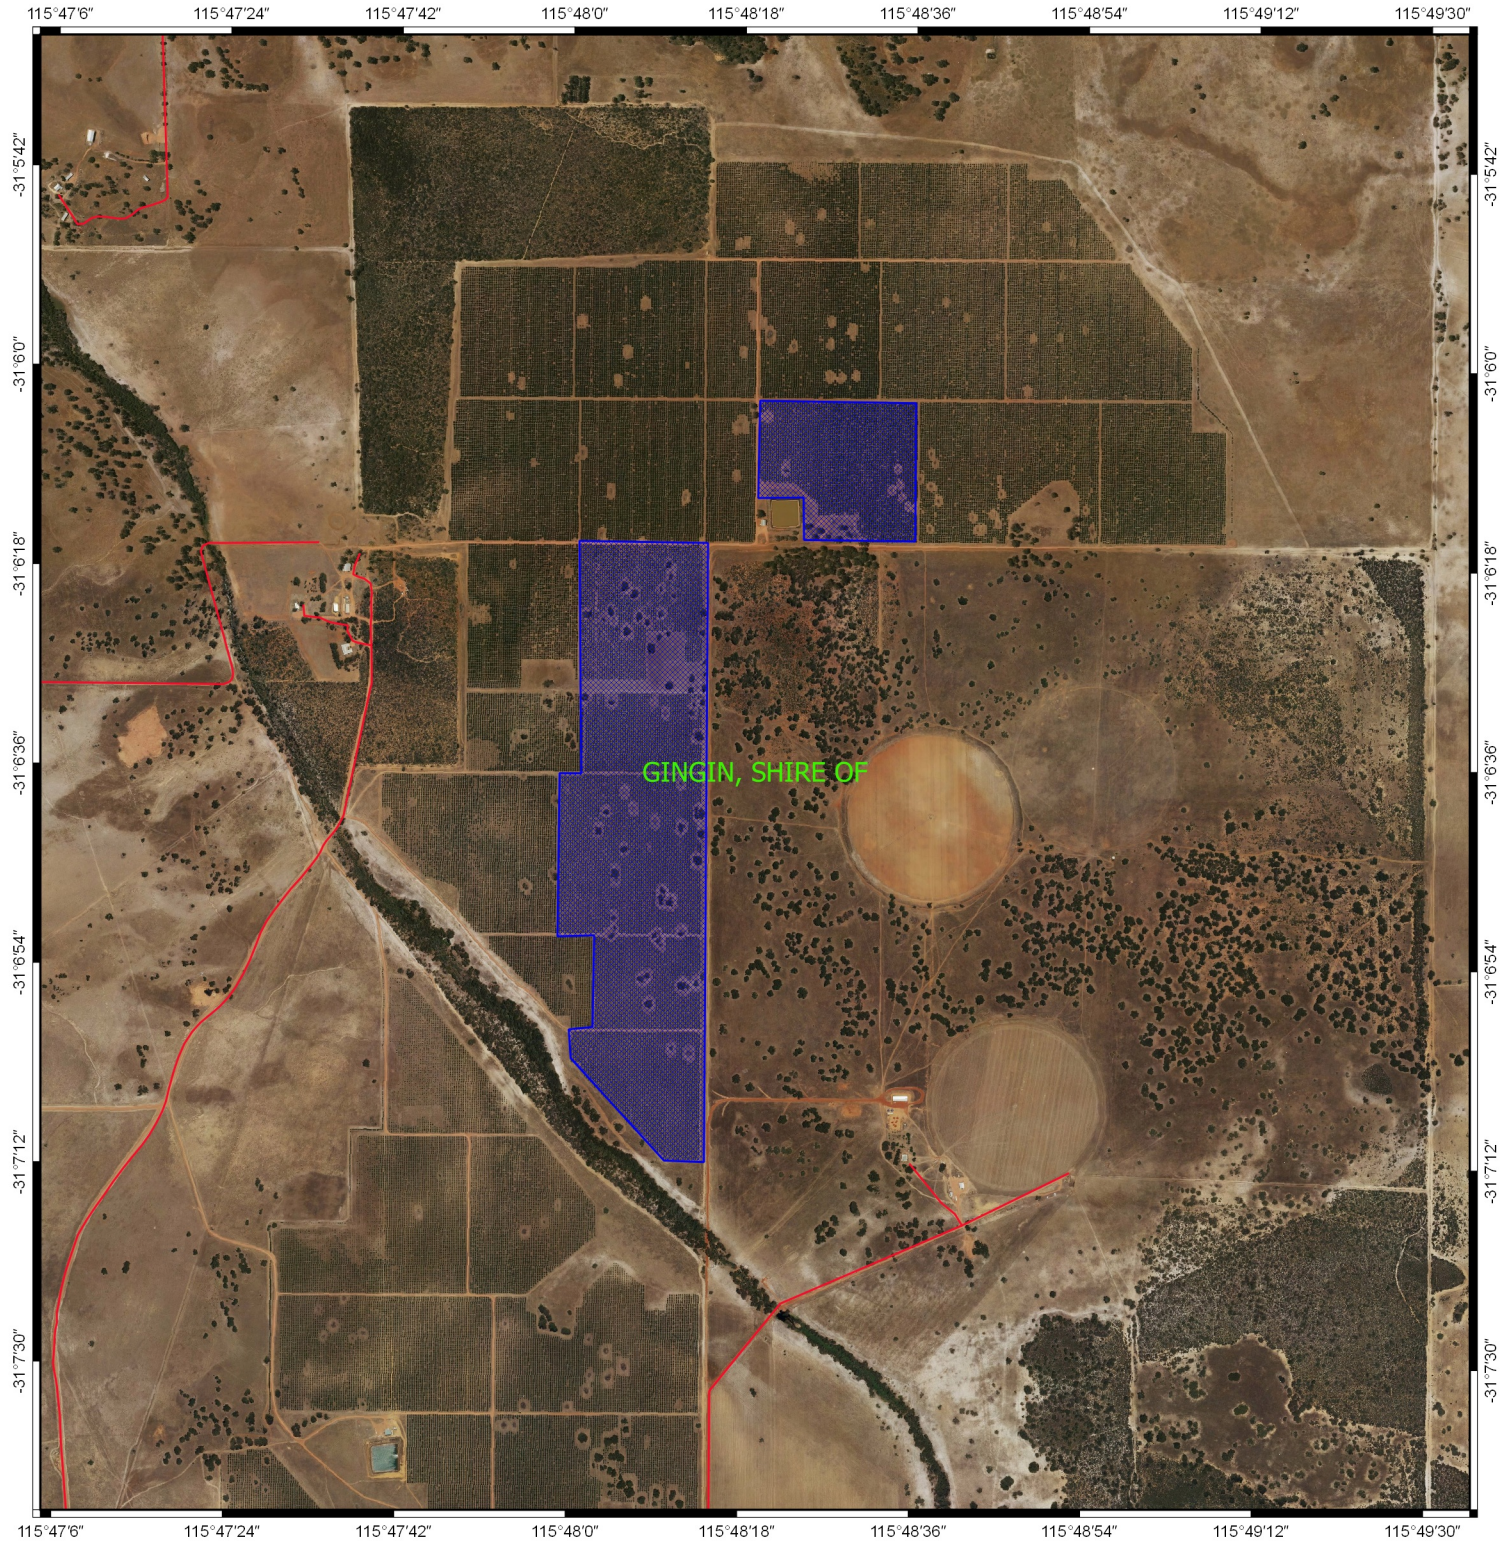

# CPS 8027/1 - Map a

## Legend

-  Areas applied to clear
  -  Roads
  -  Local Government Authority
- WANow\_Imagery

0 25000 50000 m

MGA 94  
Geocentric Datum of Australia 1994

GOVERNMENT OF  
WESTERN AUSTRALIA