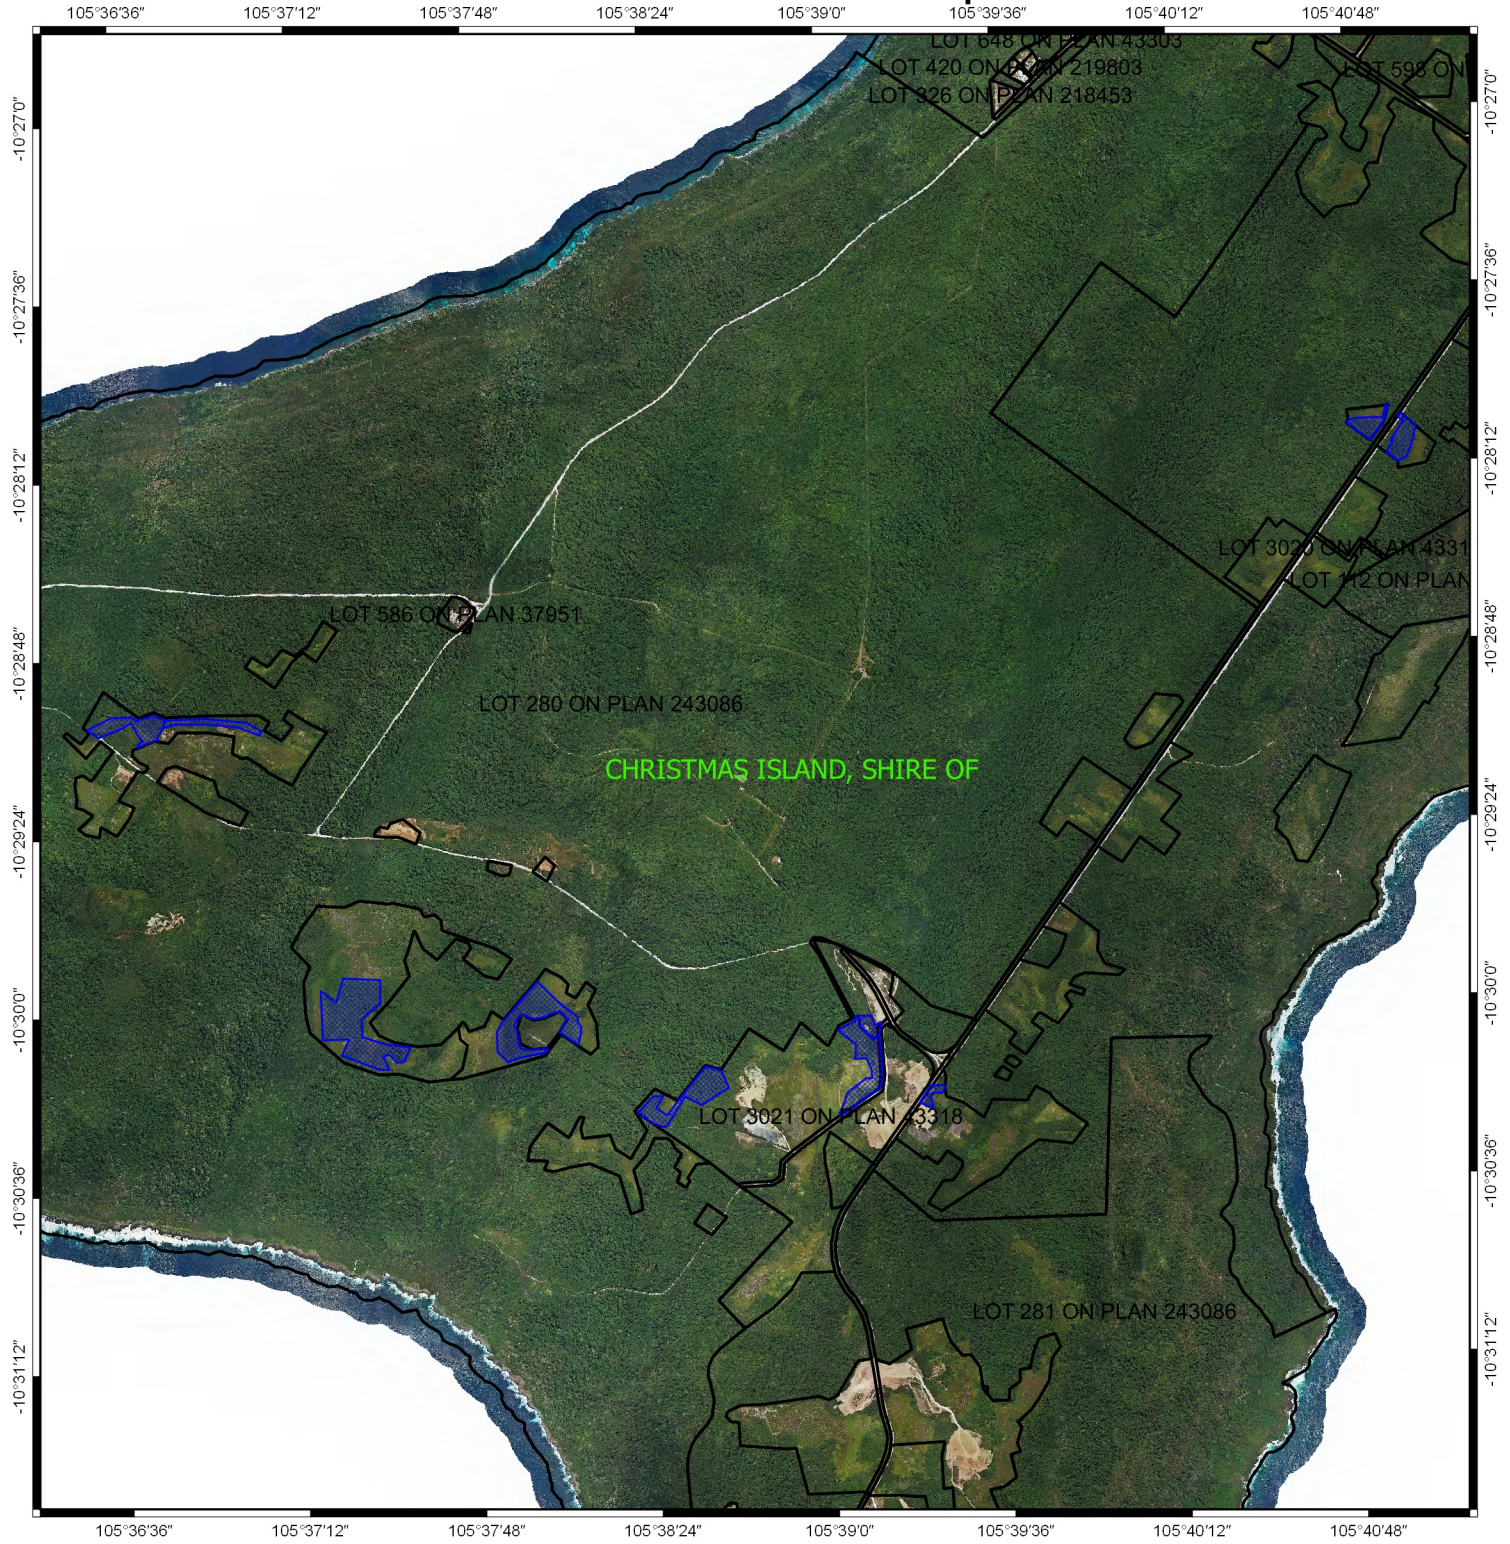

CPS 8032/1 - Map

Legend

-  Areas applied to clear
-  cadastre
-  Local Government Authority cadastre
-  Cadastre
- WANow_Imagery

0 1000 2000 m

MGA 94
Geocentric Datum of Australia 1994

.....Date.....

GOVERNMENT OF
WESTERN AUSTRALIA