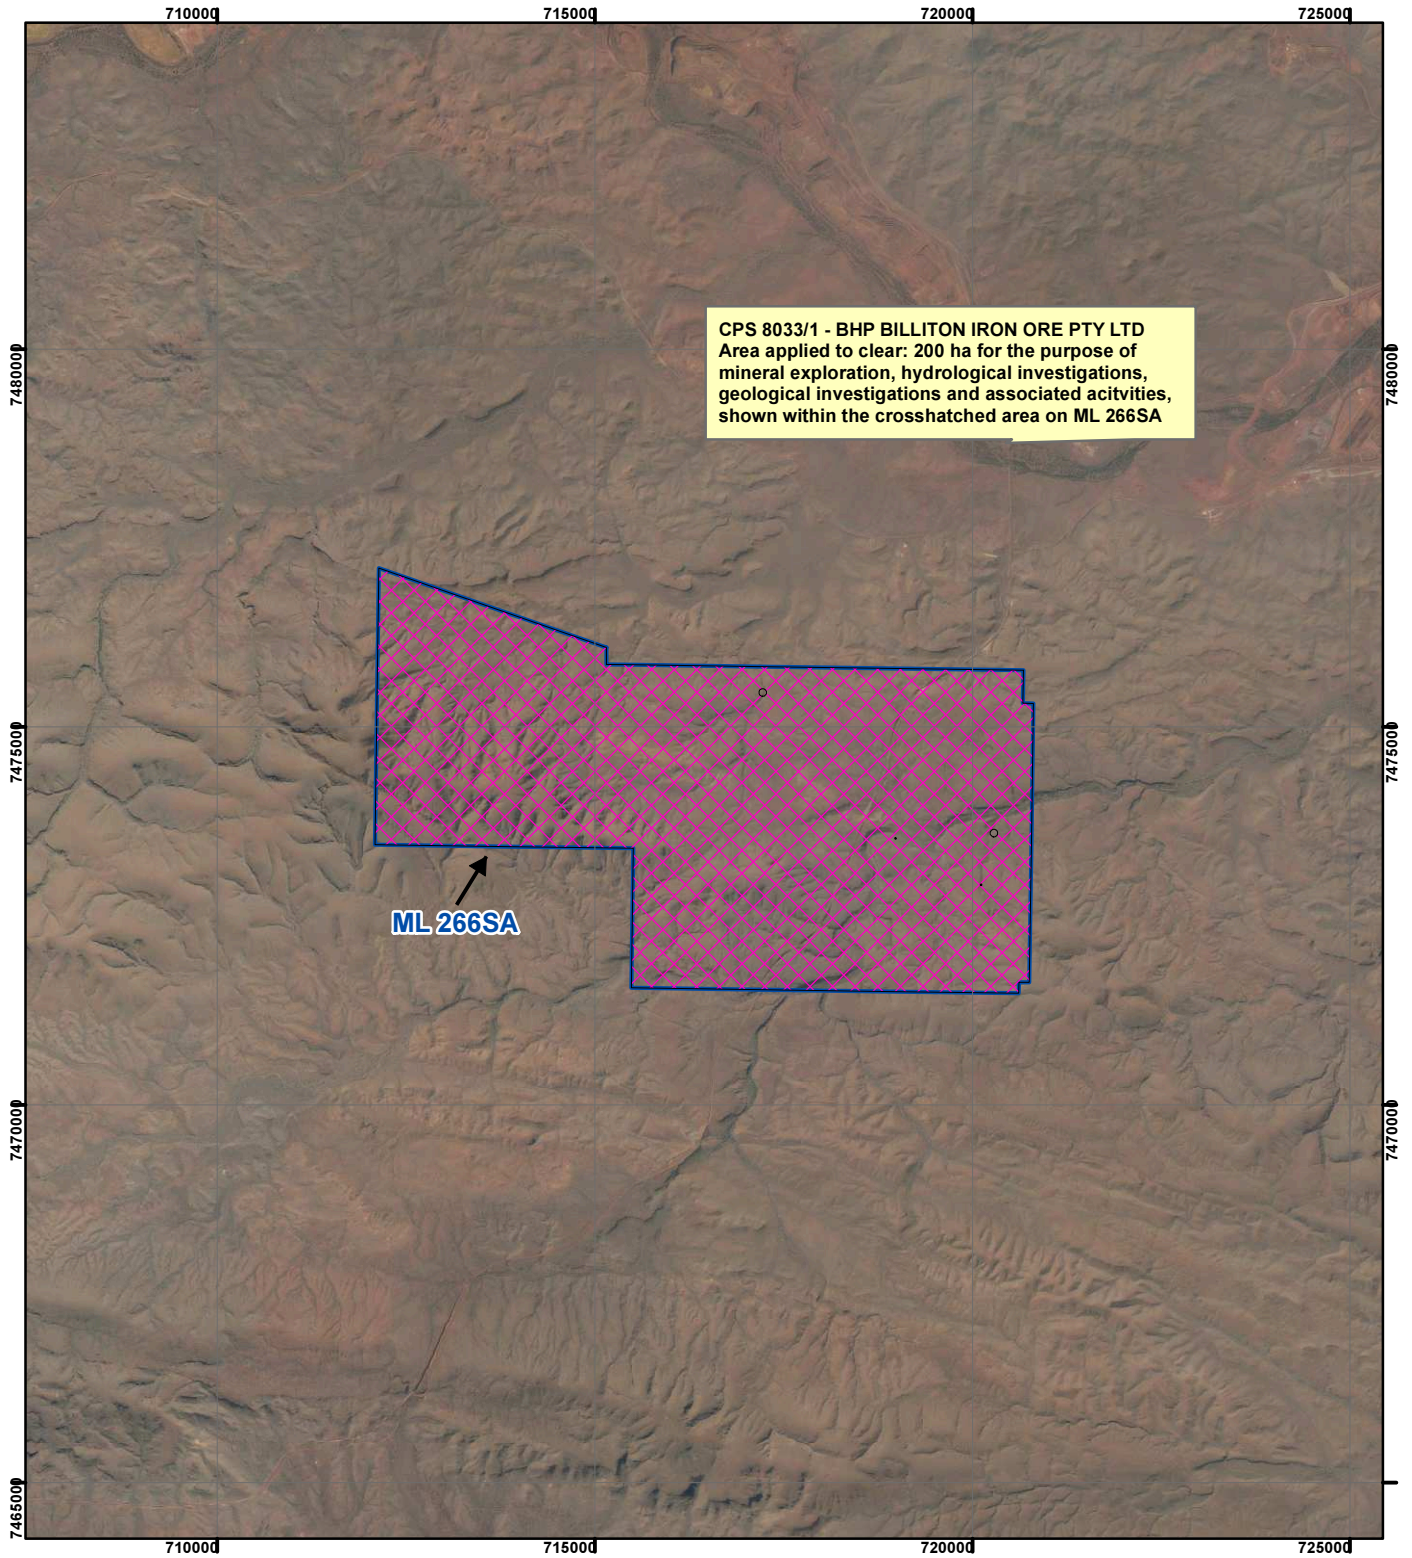

CPS 8033/1 - BHP Billiton Iron Ore Pty Ltd

Legend

 Clearing Instruments

TENID

 AM 7000266

Geocentric Datum Australia 1994

Note: the data in this map have not been projected. This may result in geometric distortion or measurement inaccuracies.

..... Date

Officer with delegated authority under Section 20 of the Environmental Protection Act 1986

Information derived from this map should be confirmed with the data custodian acknowledged by the agency acronym in the legend.