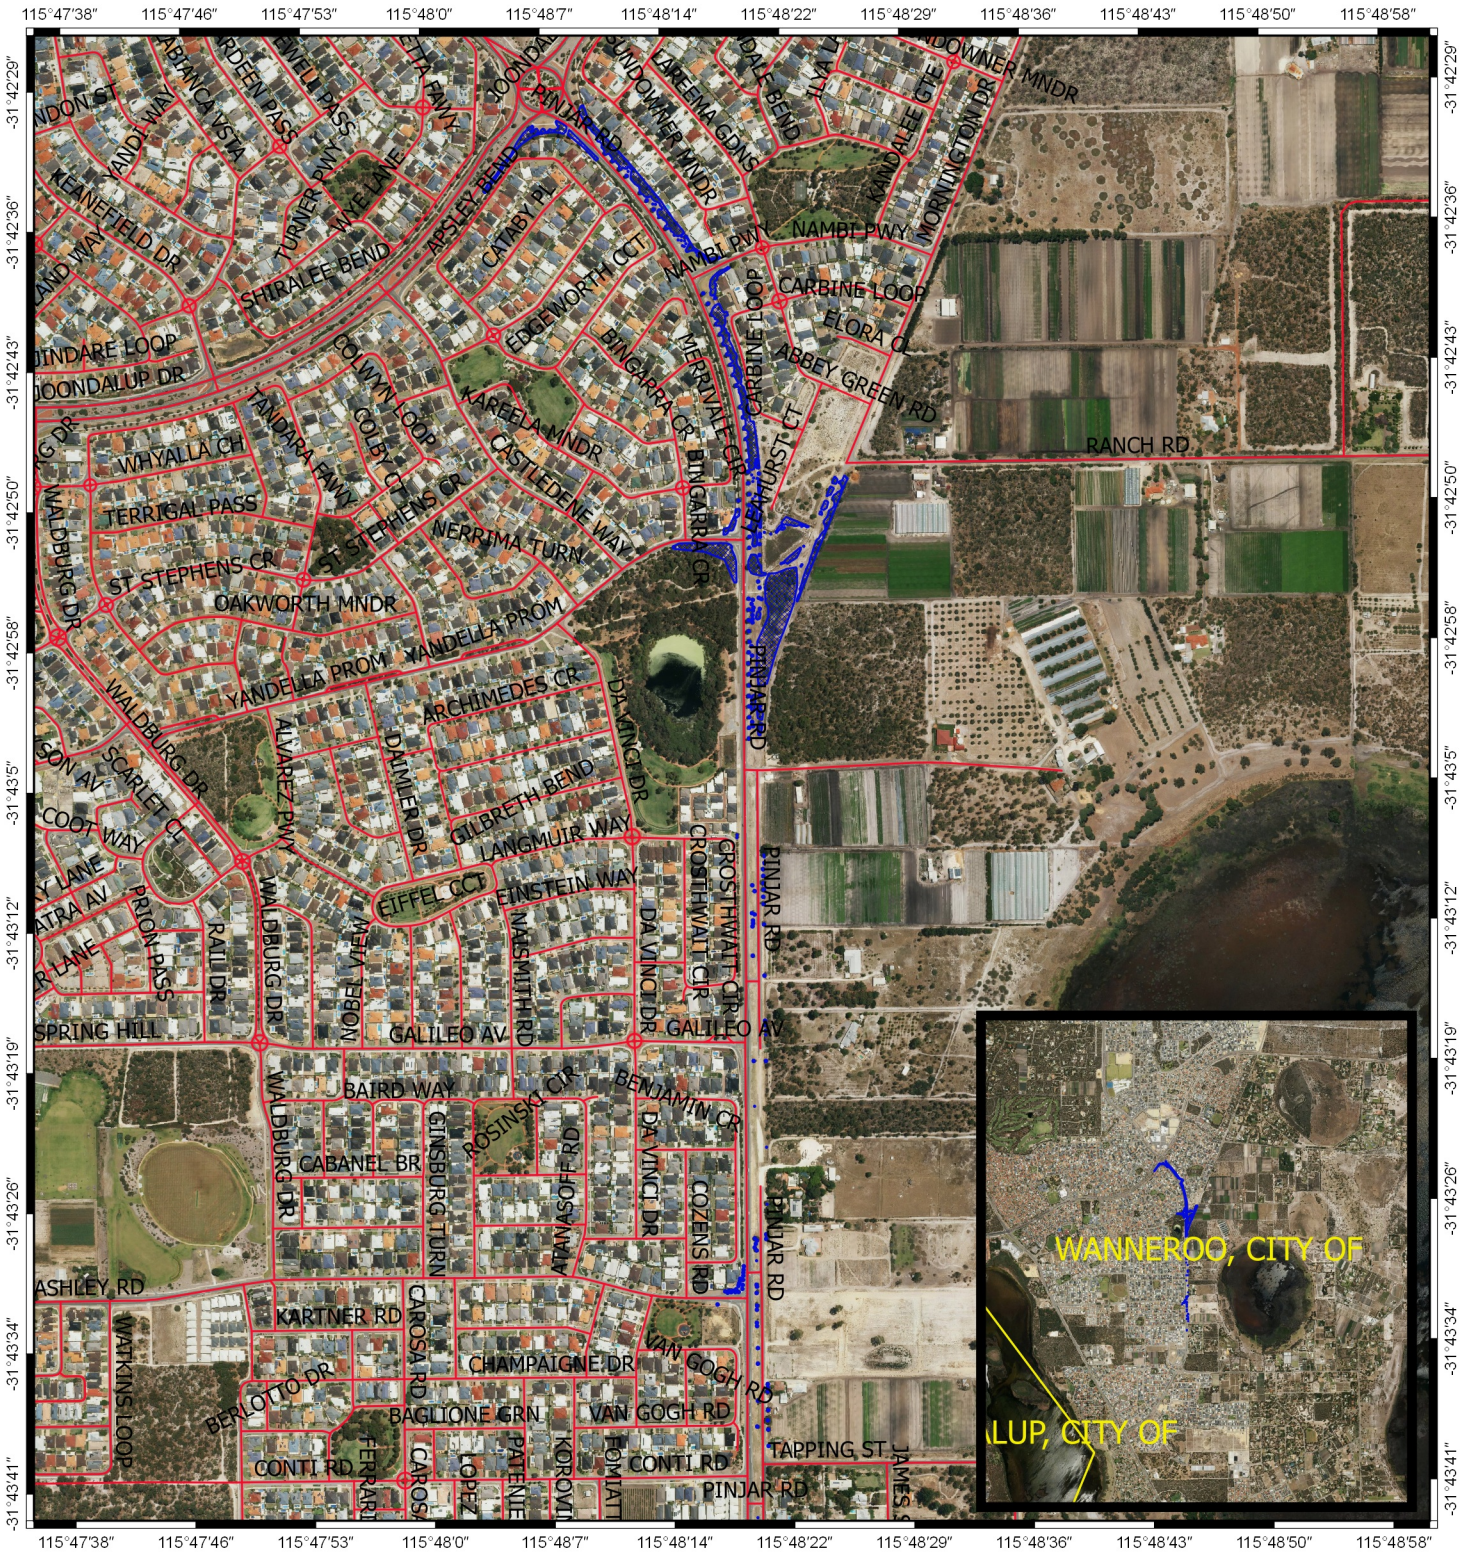

8035/1 - Map

Legend

 Areas applied to clear

 roads

 Iga

Virtual Mosaic - WA Now

MGA 94
Geocentric Datum of Australia 1994

GOVERNMENT OF
WESTERN AUSTRALIA