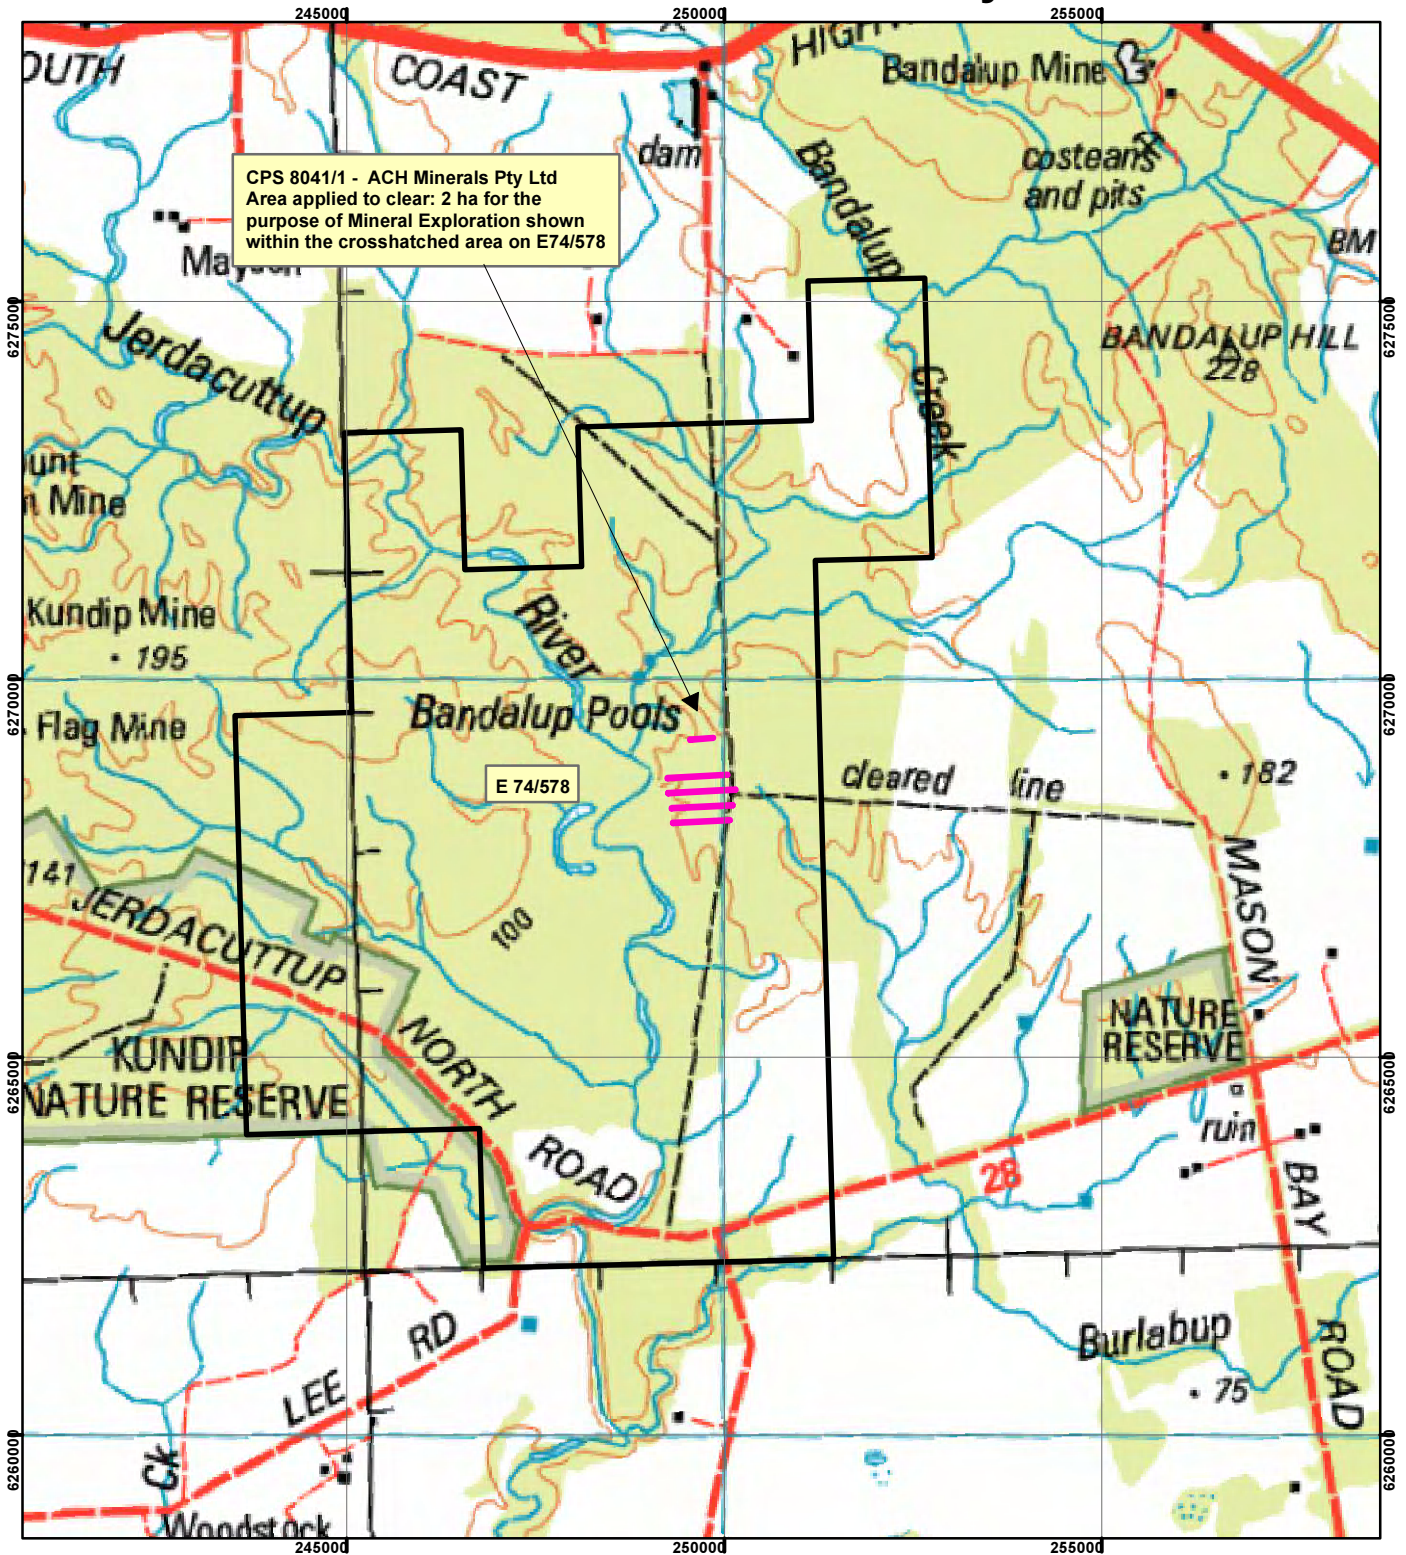

CPS 8041/1 - ACH Minerals Pty Ltd

Legend

 Clearing Instruments

TENID

 E 7400578

Geocentric Datum Australia 1994

Note: the data in this map have not been projected. This may result in geometric distortion or measurement inaccuracies.

..... Date

Officer with delegated authority under Section 20 of the Environmental Protection Act 1986

Information derived from this map should be confirmed with the data custodian acknowledged by the agency acronym in the legend.