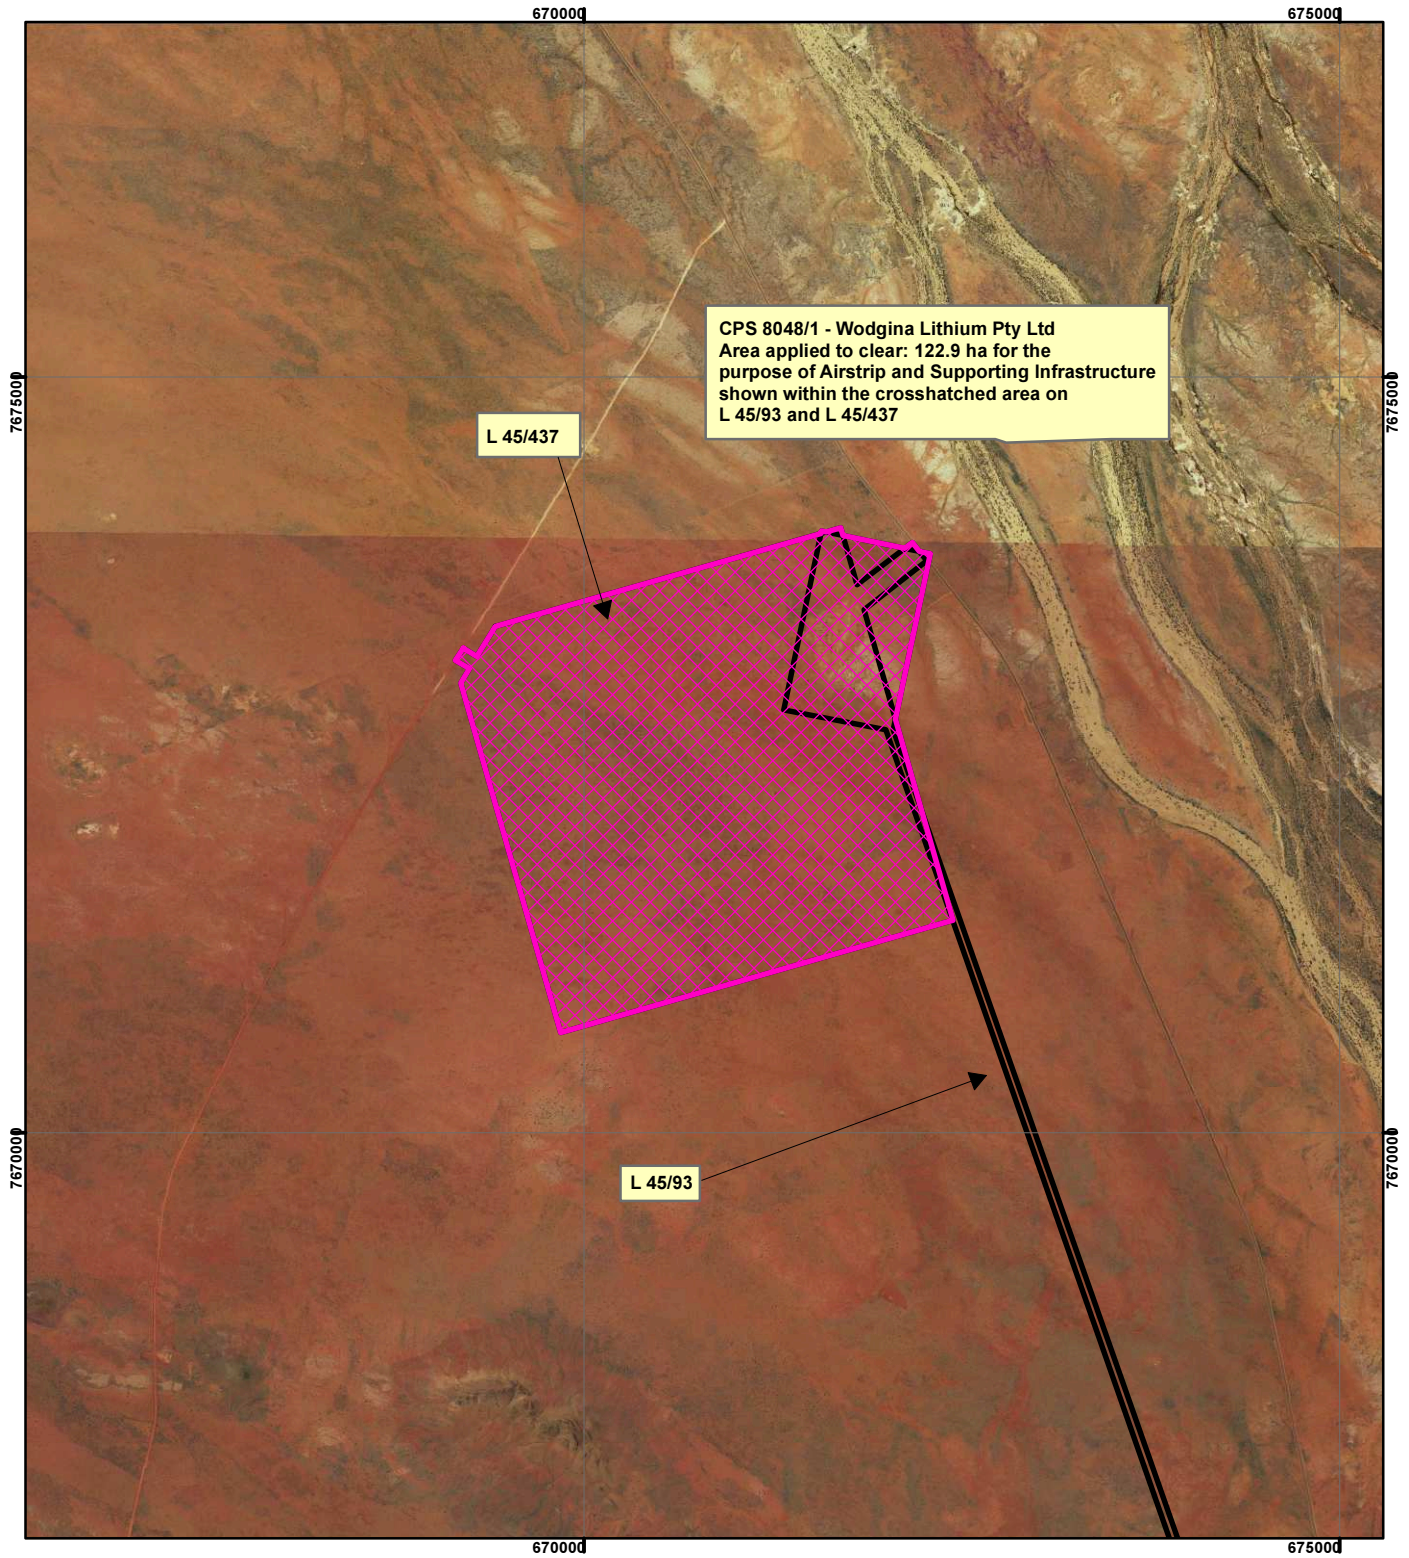

CPS 8048/1 - Wodgina Lithium Pty Ltd

Legend

 Clearing Instruments

TENID

 L 450093

 L 4500437

Geocentric Datum Australia 1994

Note: the data in this map have not been projected. This may result in geometric distortion or measurement inaccuracies.

..... Date

Officer with delegated authority under Section 20 of the Environmental Protection Act 1986

Information derived from this map should be confirmed with the data custodian acknowledged by the agency acronym in the legend.