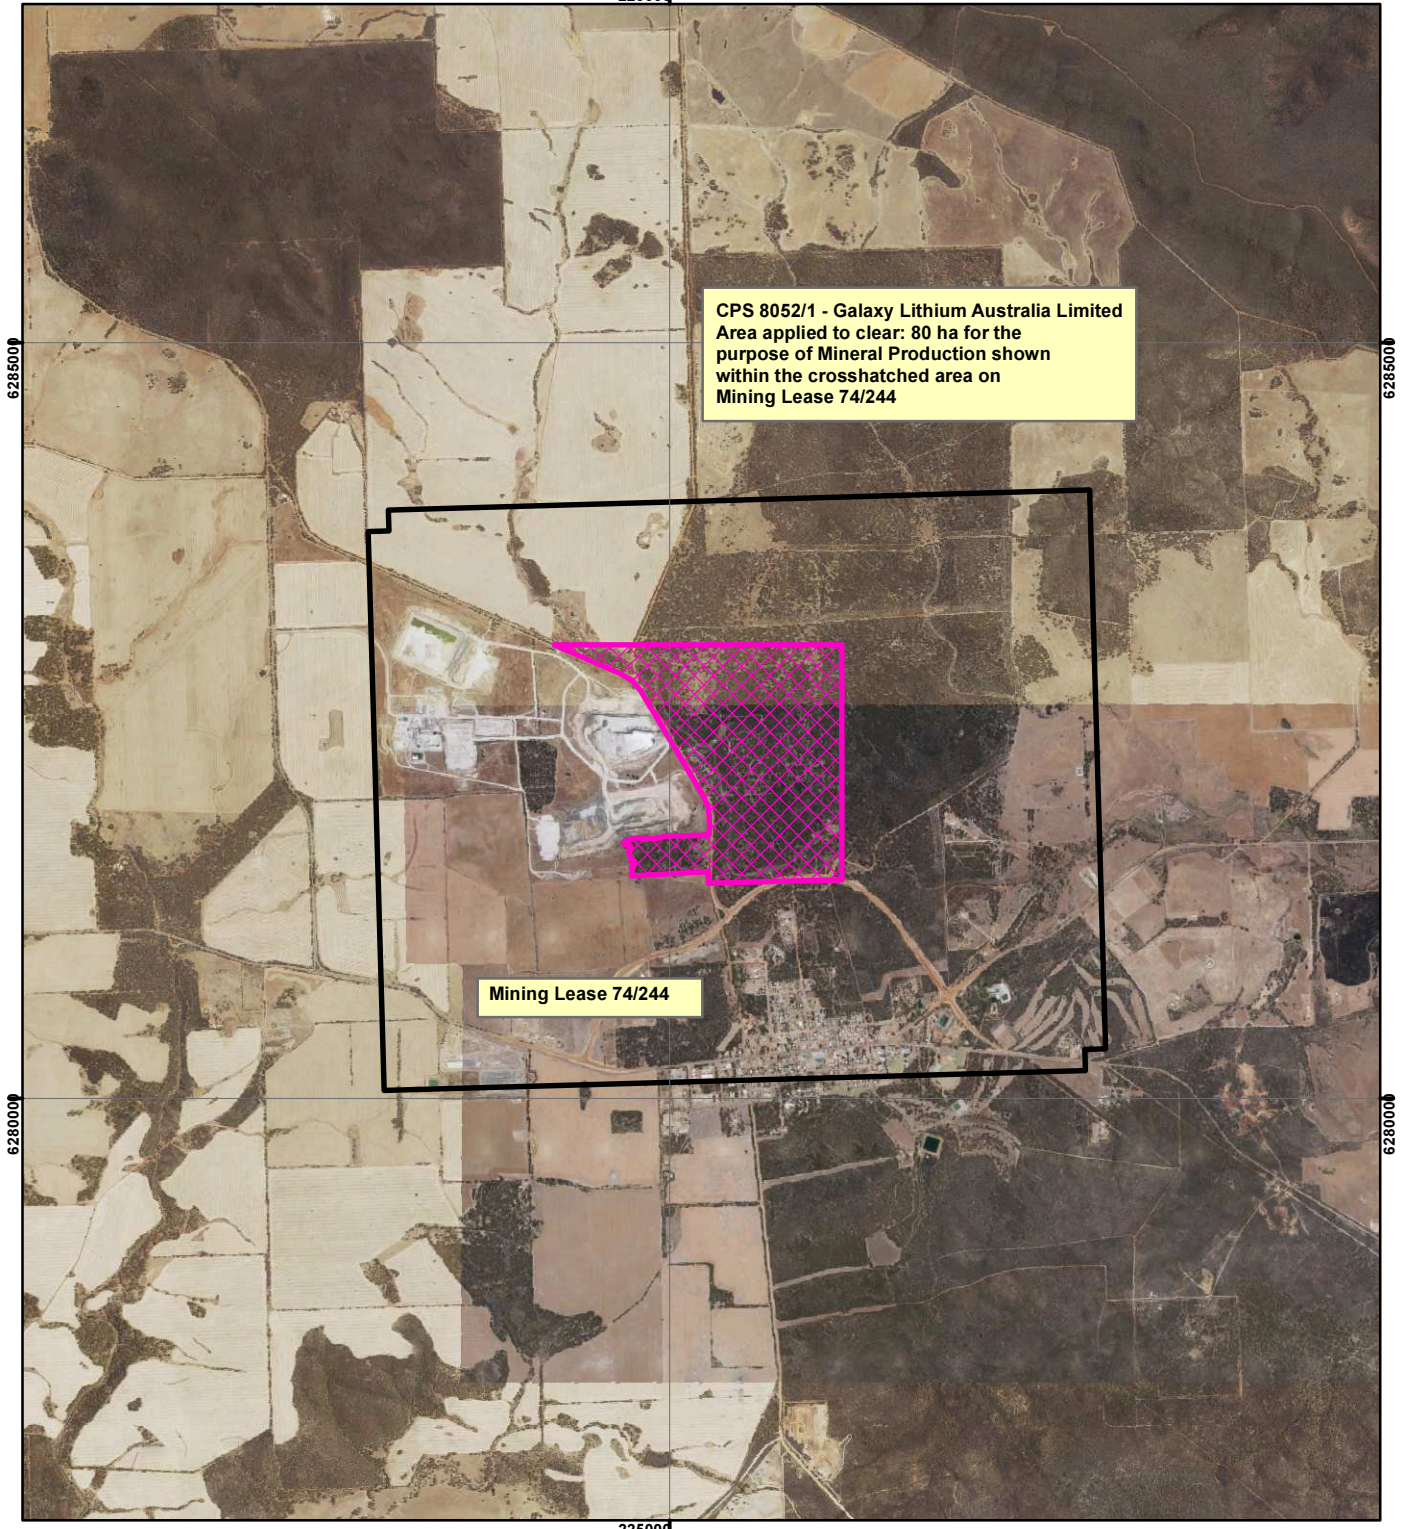

CPS 8052/1 - Galaxy Lithium Australia Limited

225000

CPS 8052/1 - Galaxy Lithium Australia Limited
 Area applied to clear: 80 ha for the
 purpose of Mineral Production shown
 within the crosshatched area on
 Mining Lease 74/244

Mining Lease 74/244

Legend

 Clearing Instruments

TENID

 M 7400244

Scale 1:50,000

Geocentric Datum Australia 1994

Note: the data in this map have not been projected. This may result in geometric distortion or measurement inaccuracies.

..... Date

Officer with delegated authority under Section 20 of the Environmental Protection Act 1986

Information derived from this map should be confirmed with the data custodian acknowledged by the agency acronym in the legend.