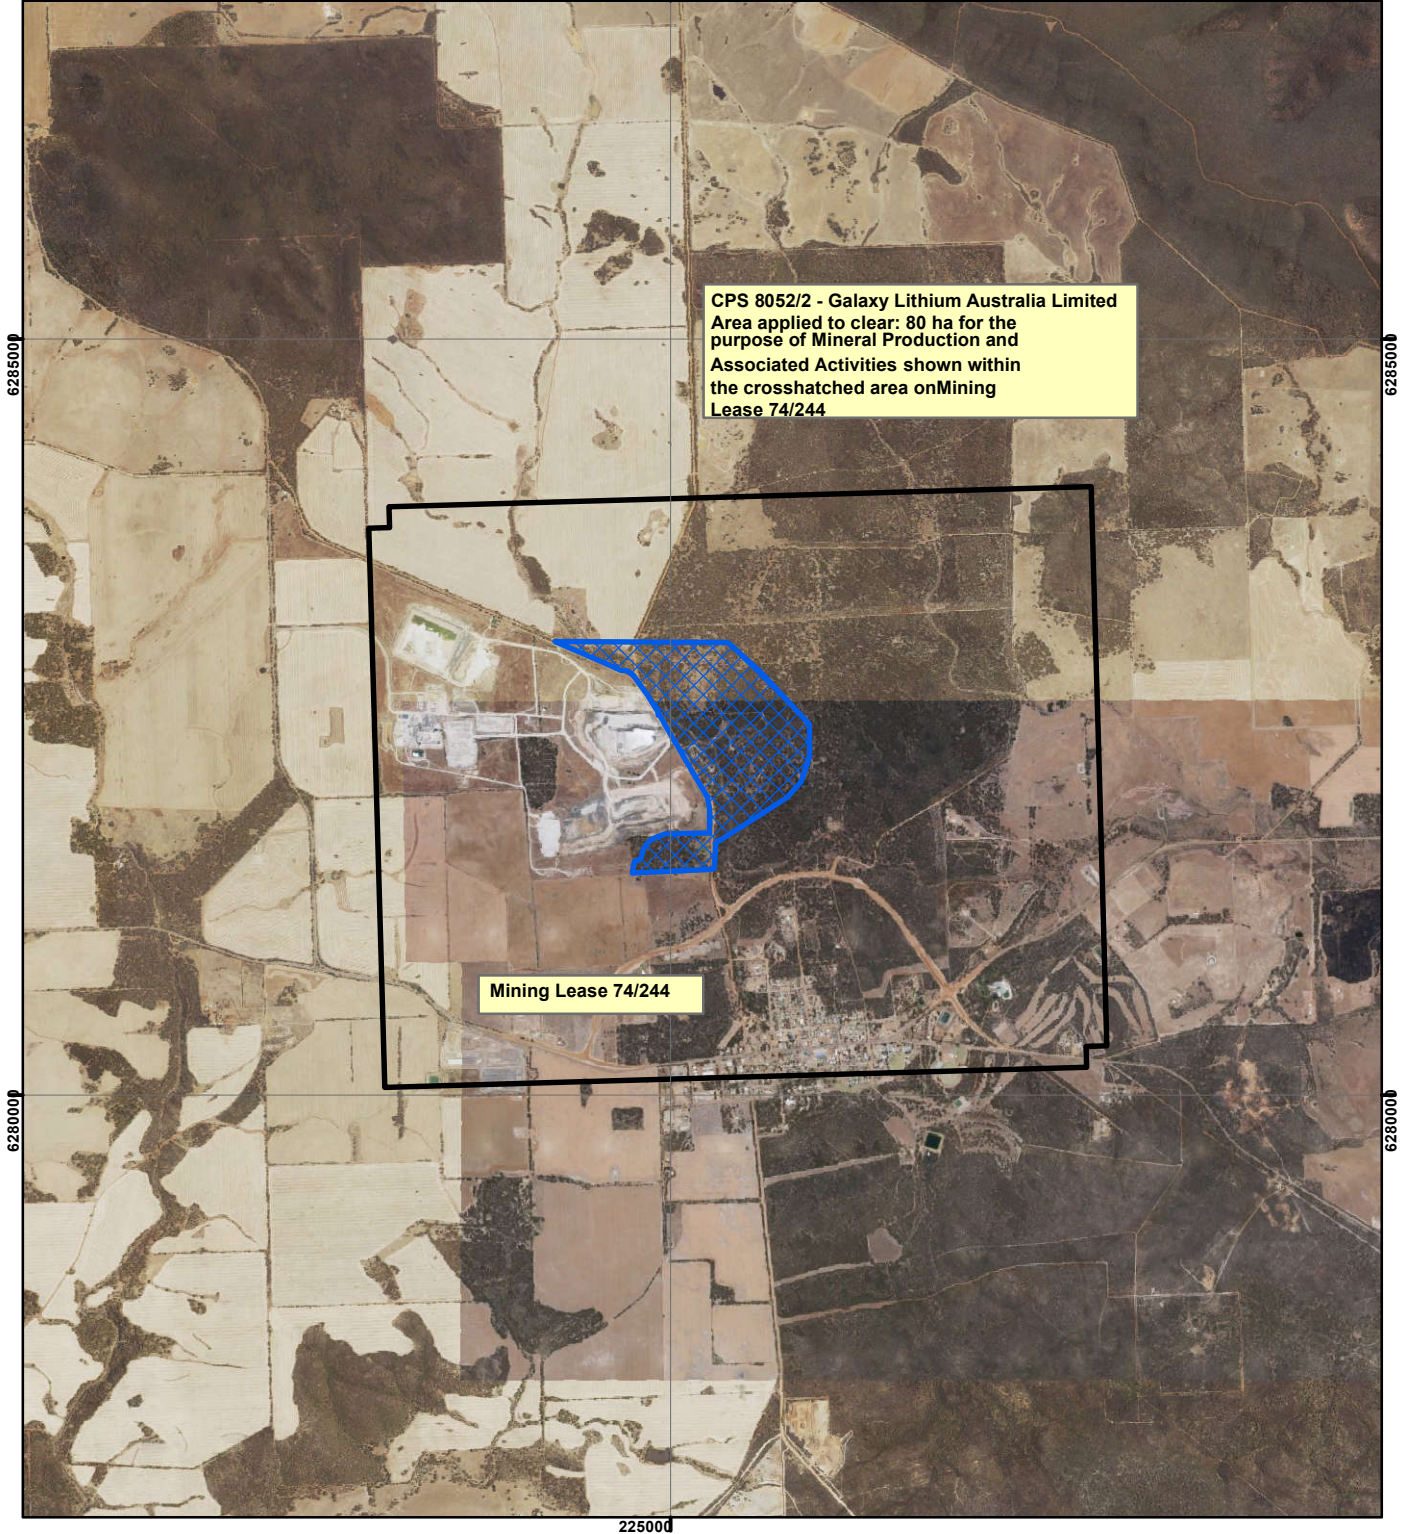

## Legend

 Clearing Instruments

## TENID

 M 7400244

Geocentric Datum Australia 1994

*Note: the data in this map have not been projected. This may result in geometric distortion or measurement inaccuracies.*

..... Date .....

Officer with delegated authority under Section 20 of the Environmental Protection Act 1986