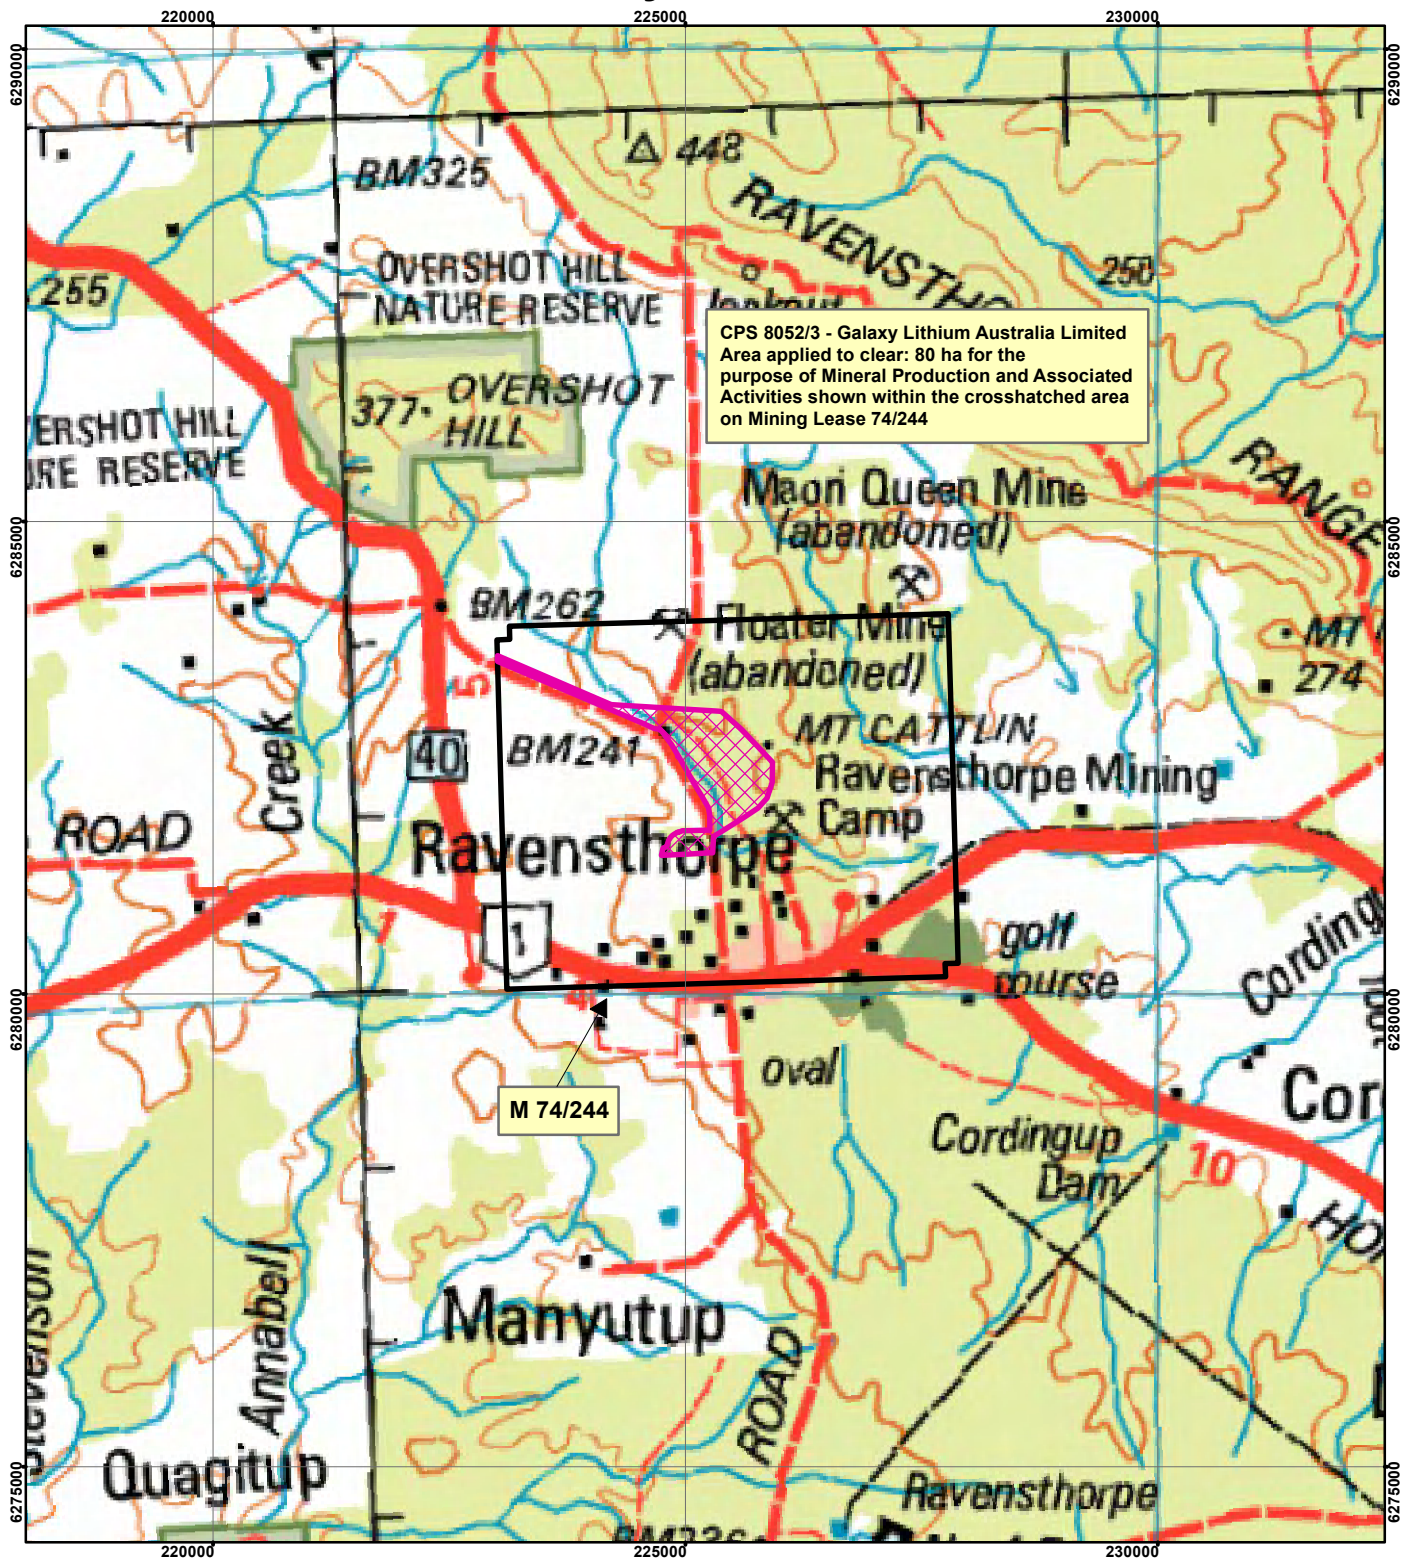

# CPS 8052/3 - Galaxy Lithium Australia Limited

**Legend**

 80523

**TENID**

 M 7400244

0 3,200  
Metres  
Scale 1:80,000

Geocentric Datum Australia 1994

*Note: the data in this map have not been projected. This may result in geometric distortion or measurement inaccuracies.*