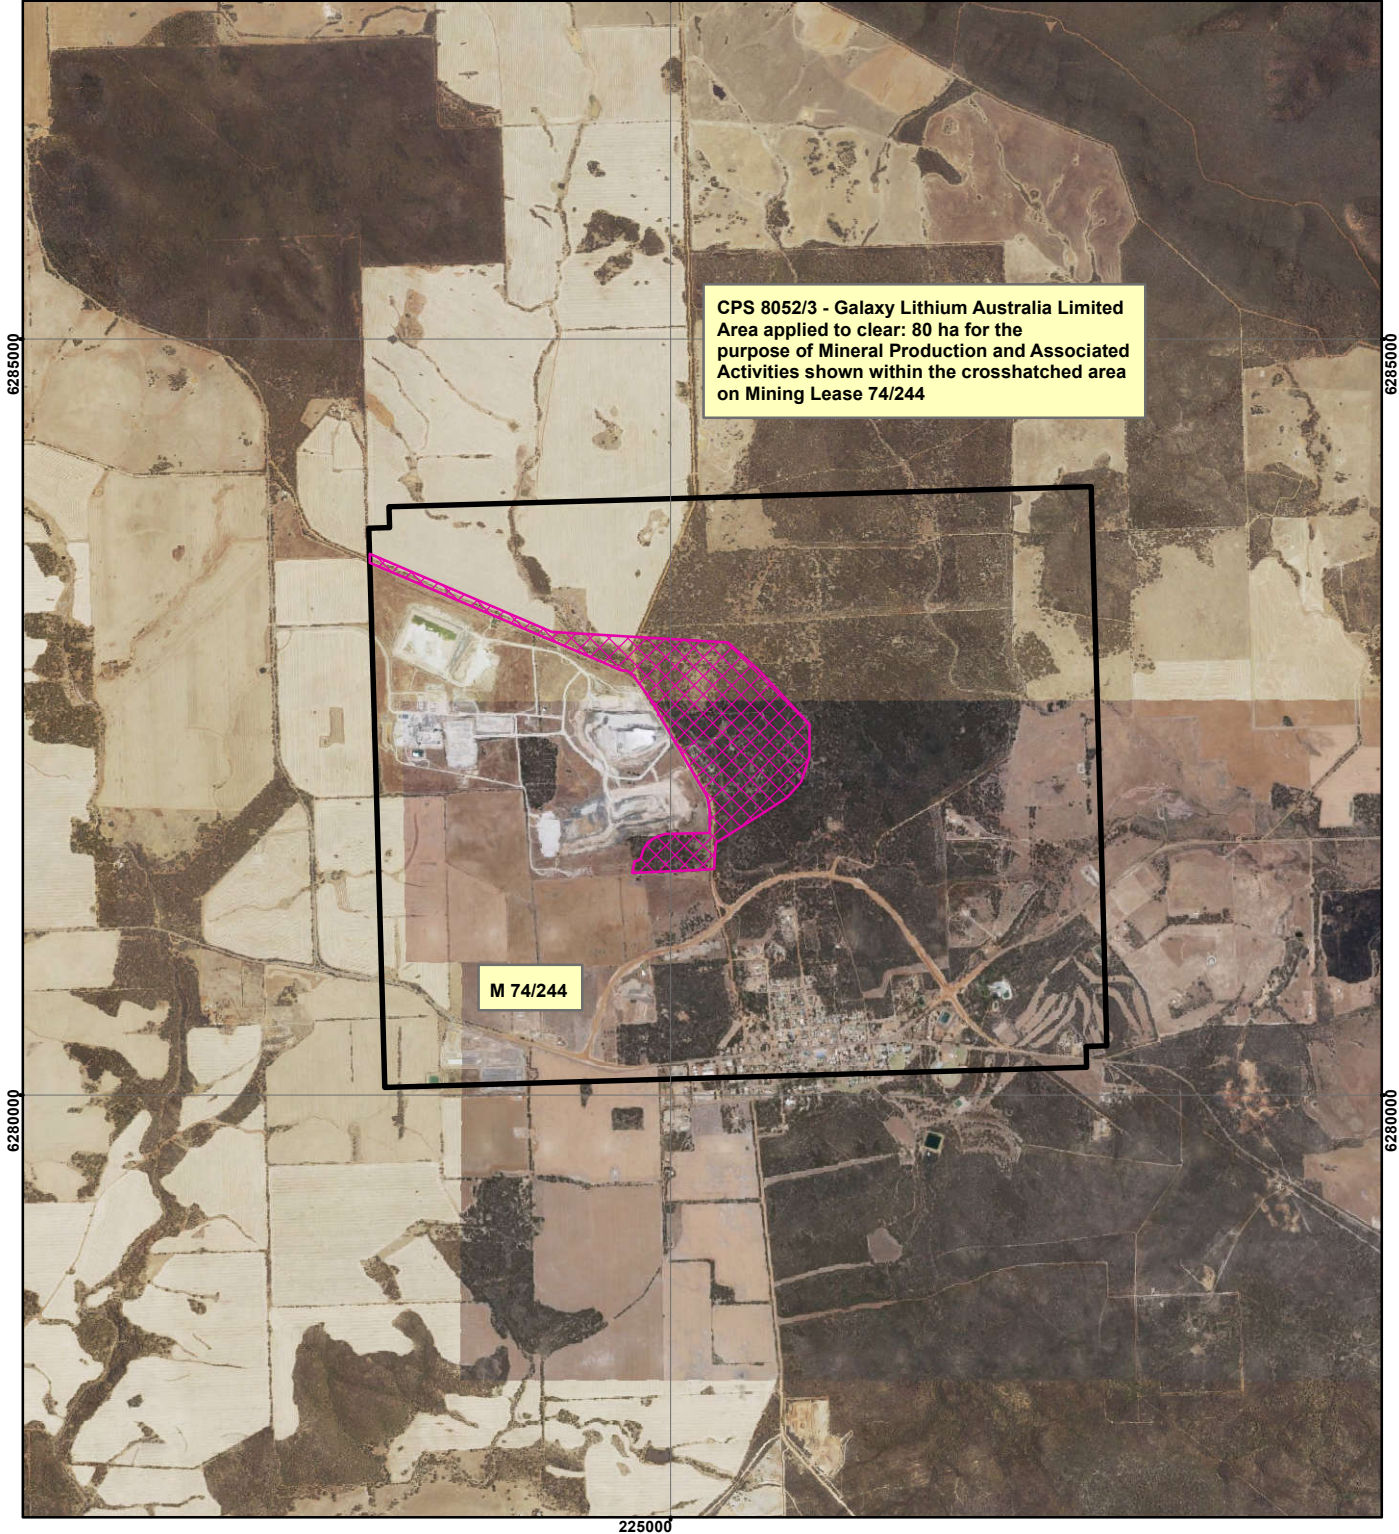

CPS 8052/3 - Galaxy Lithium Australia Limited

225000

Legend

 Clearing Instruments

TENID

 M 7400244

Geocentric Datum Australia 1994

Note: the data in this map have not been projected. This may result in geometric distortion or measurement inaccuracies.

..... Date

Officer with delegated authority under Section 20 of the Environmental Protection Act 1986

Information derived from this map should be confirmed with the data custodian acknowledged by the agency acronym in the legend.