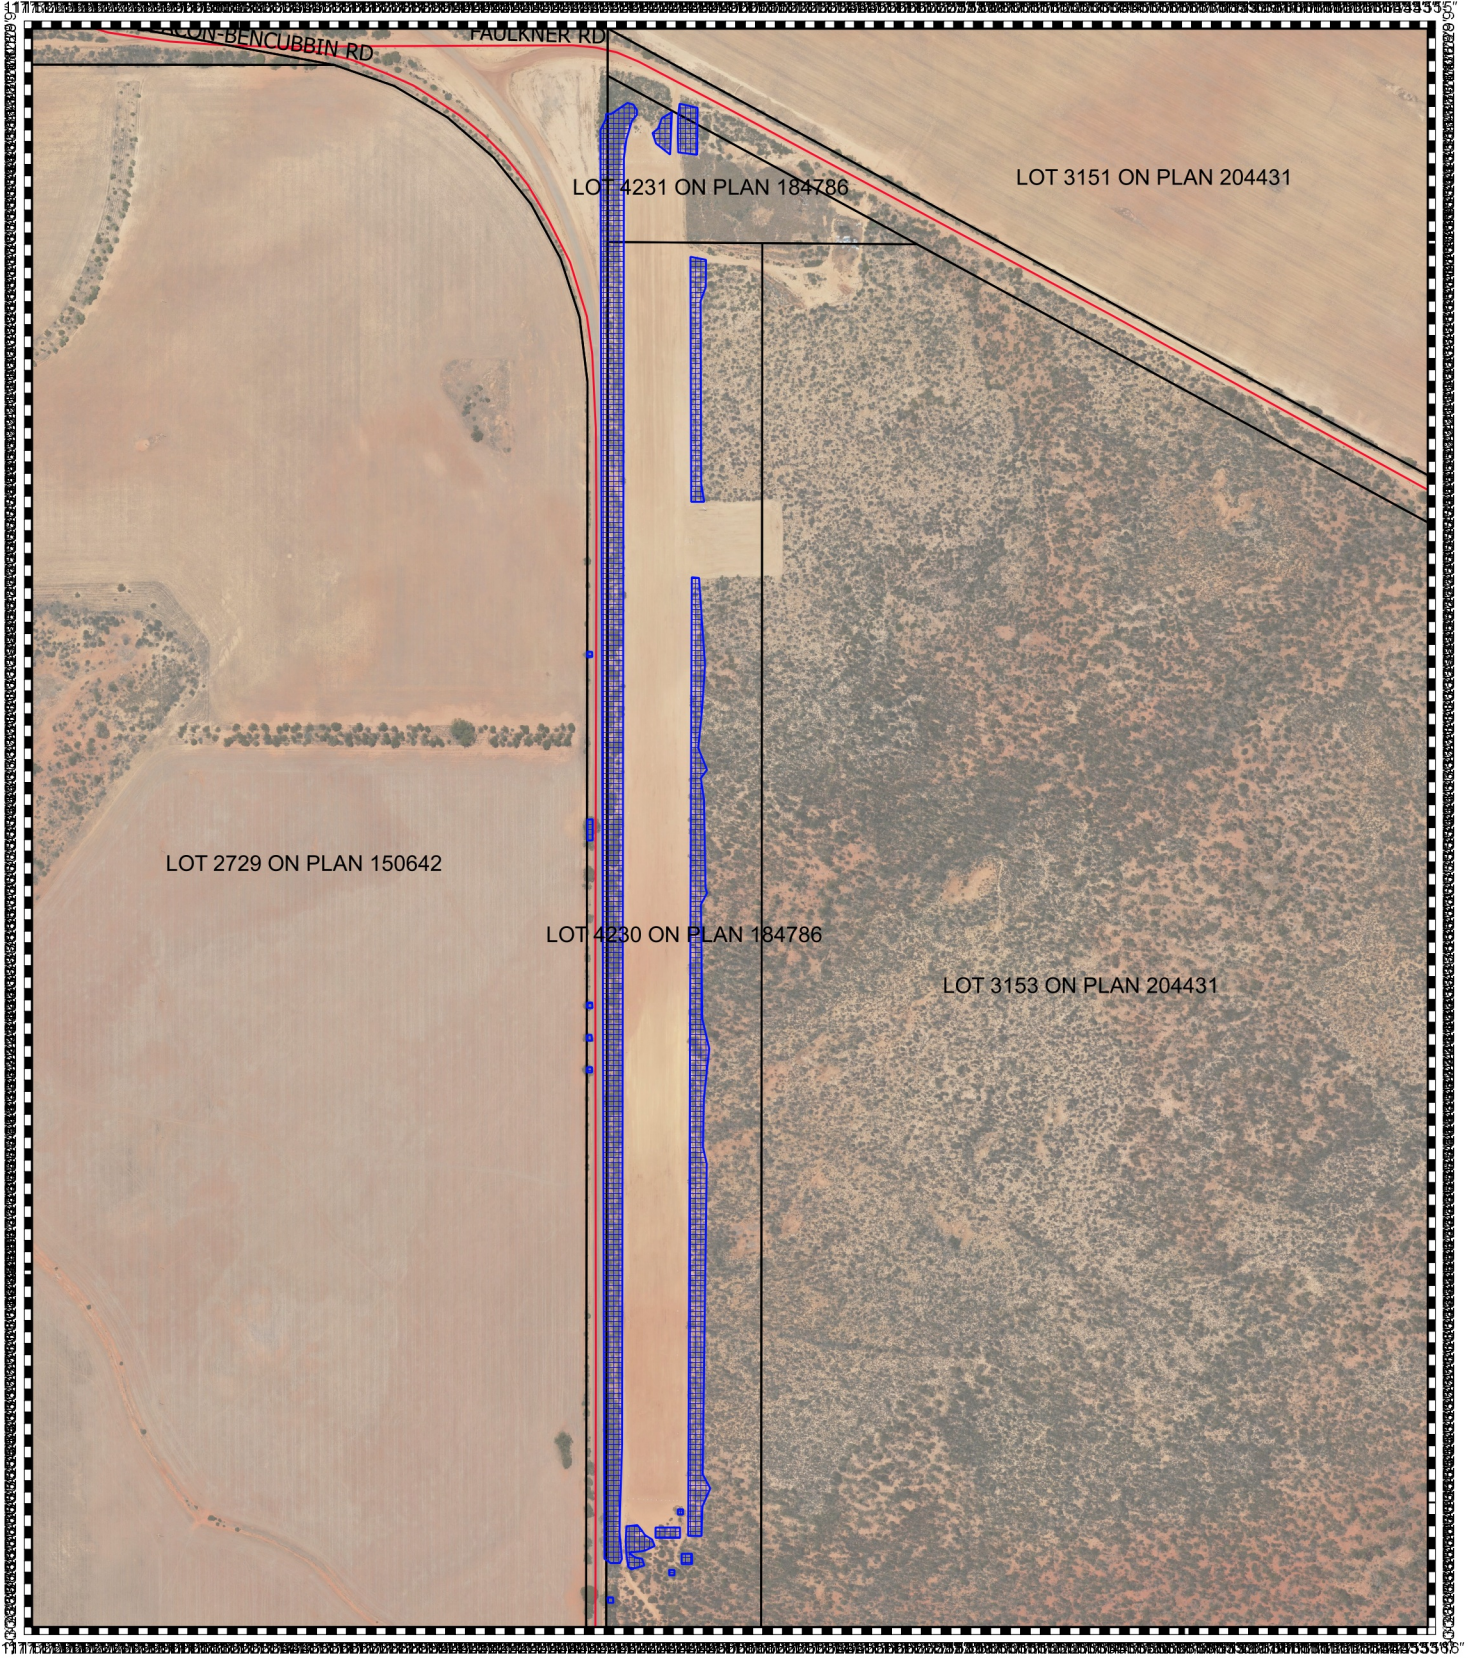

CPS 8060/1 - Map

Legend

 CPS areas applied to clear
Virtual Mosaic - WA Now

 roads

200 0 200 m

MGA 94
Geocentric Datum of Australia 1994

..... Date.....

Officer with delegated authority under Section 20
of the Environmental Protection Act 1986