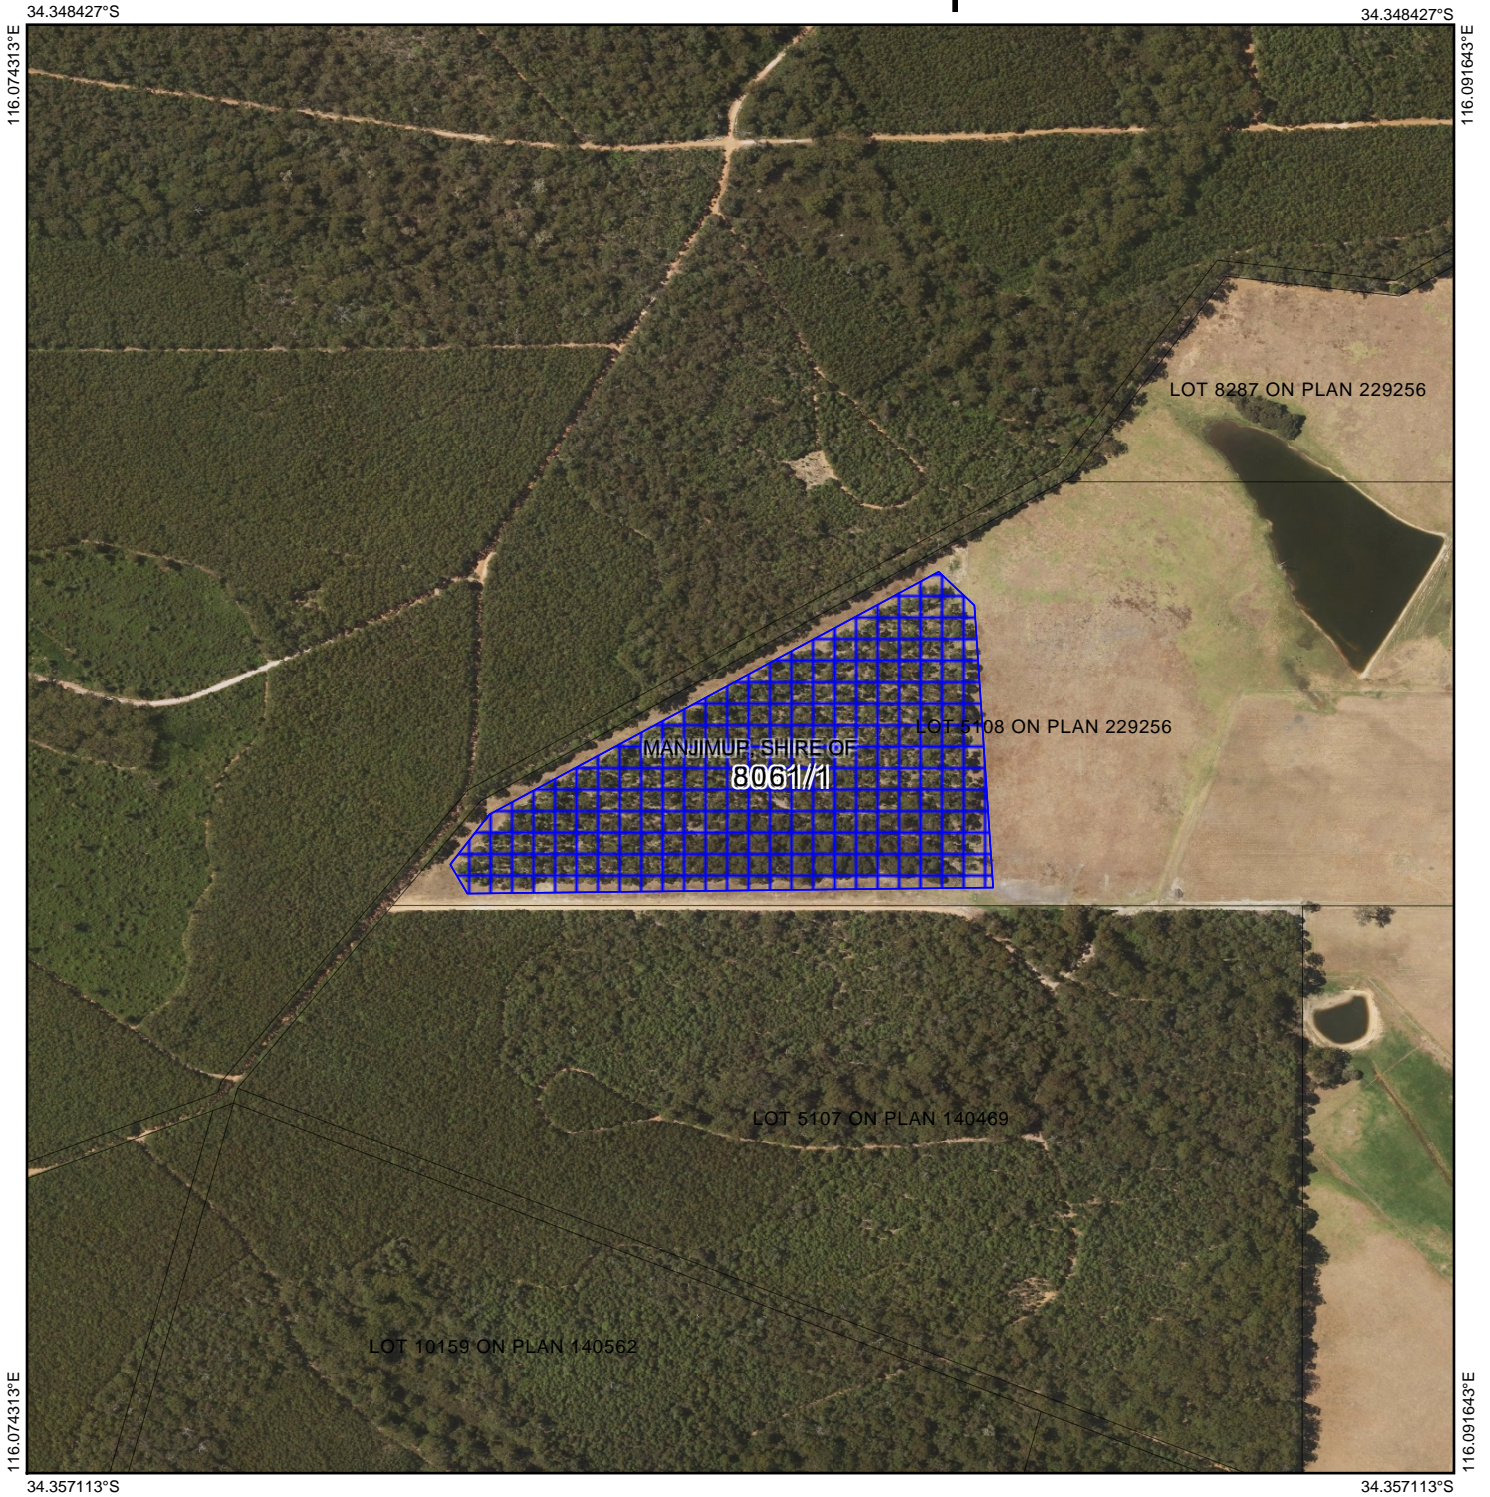

CPS 8061/1 Map

Legend

-  Imagery
-  Clearing Instruments Proposals
-  Local Government Authority

(Approximate when reproduced at A4)

GDA 94 (Lat/Long)

Geocentric Datum of Australia 1994

..... Date

GOVERNMENT OF
WESTERN AUSTRALIA
WA Crown Copyright 2018