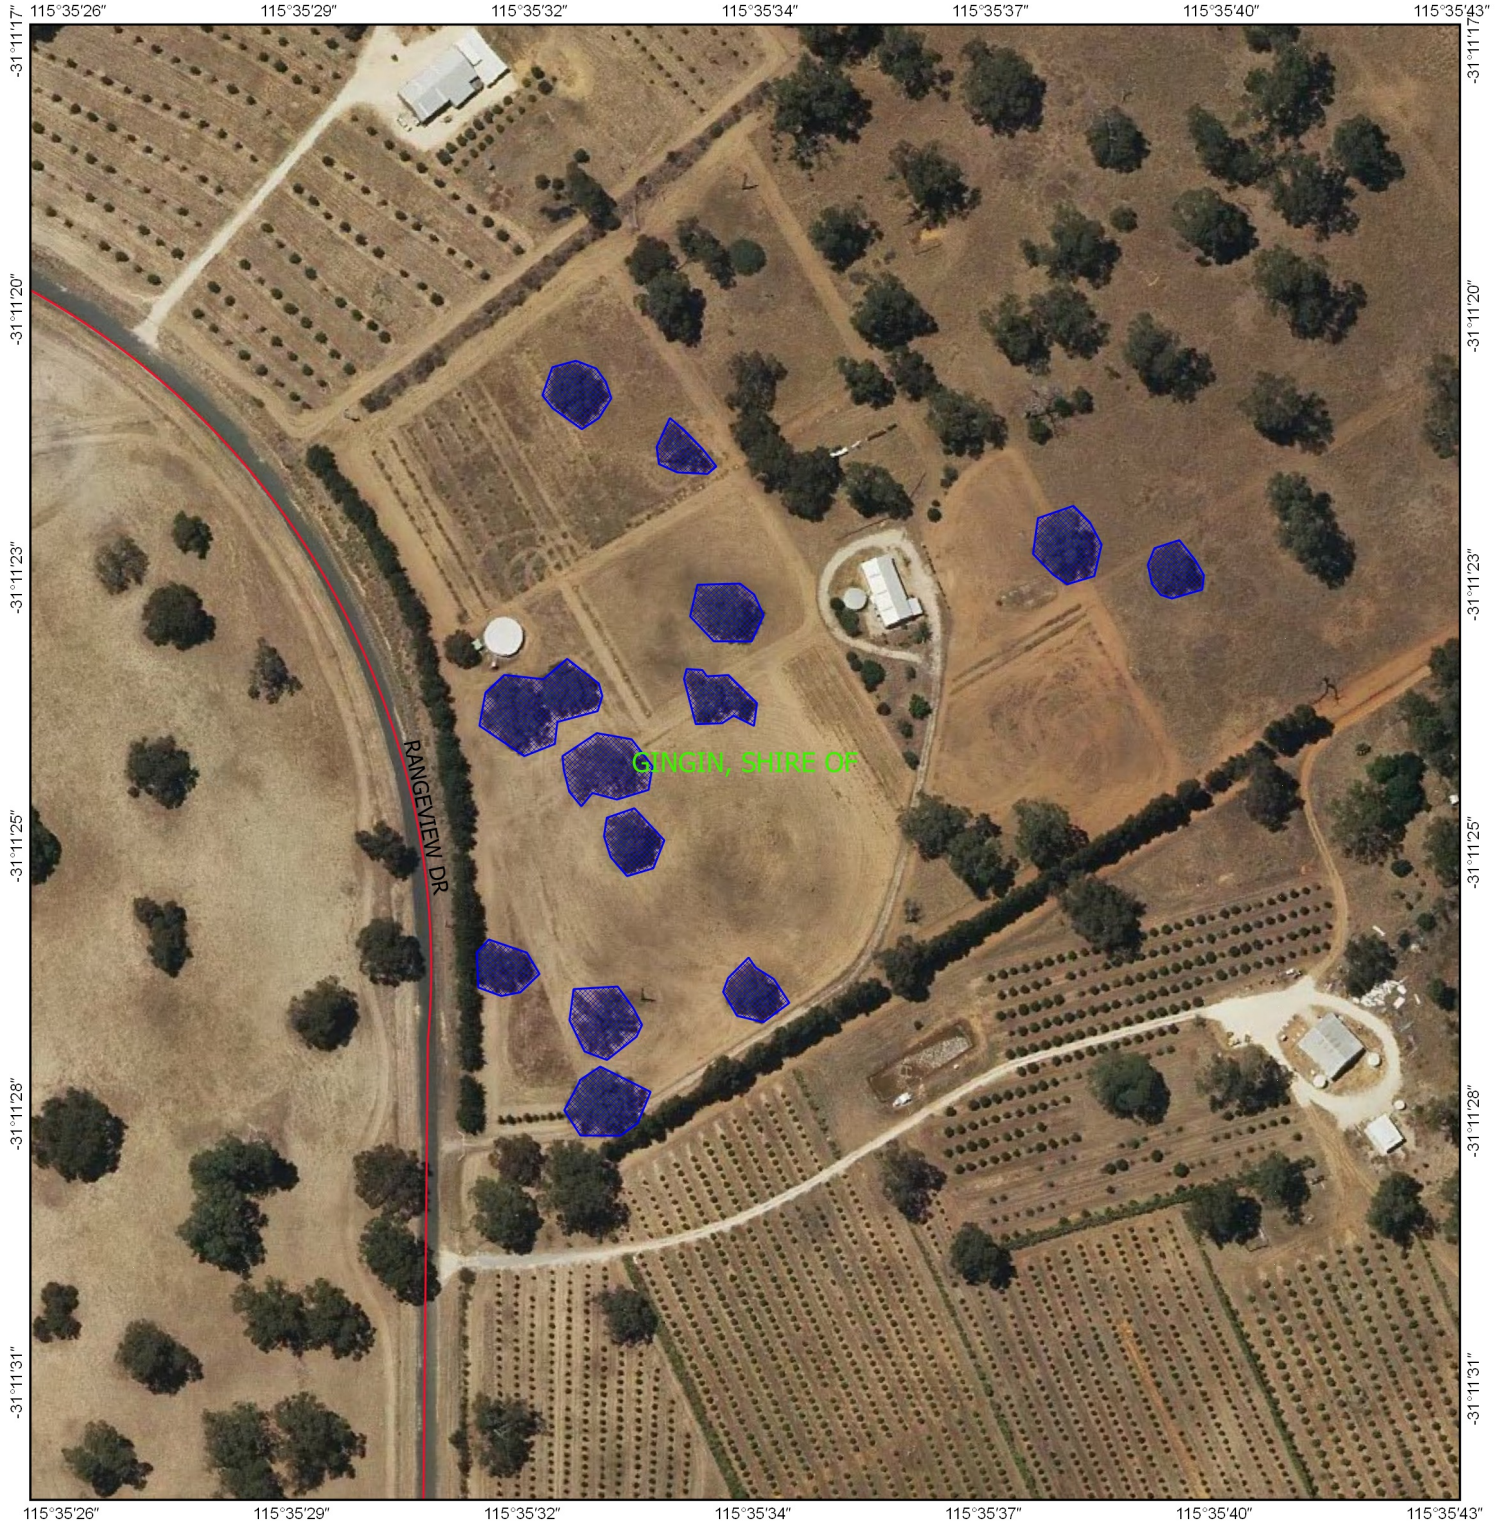

# CPS 8064/1 - Map

## Legend

-  Areas applied to clear
  -  Roads
  -  Local Government Authority
- WANow\_Imagery

0 50 100 m

MGA 94  
Geocentric Datum of Australia 1994

GOVERNMENT OF  
WESTERN AUSTRALIA