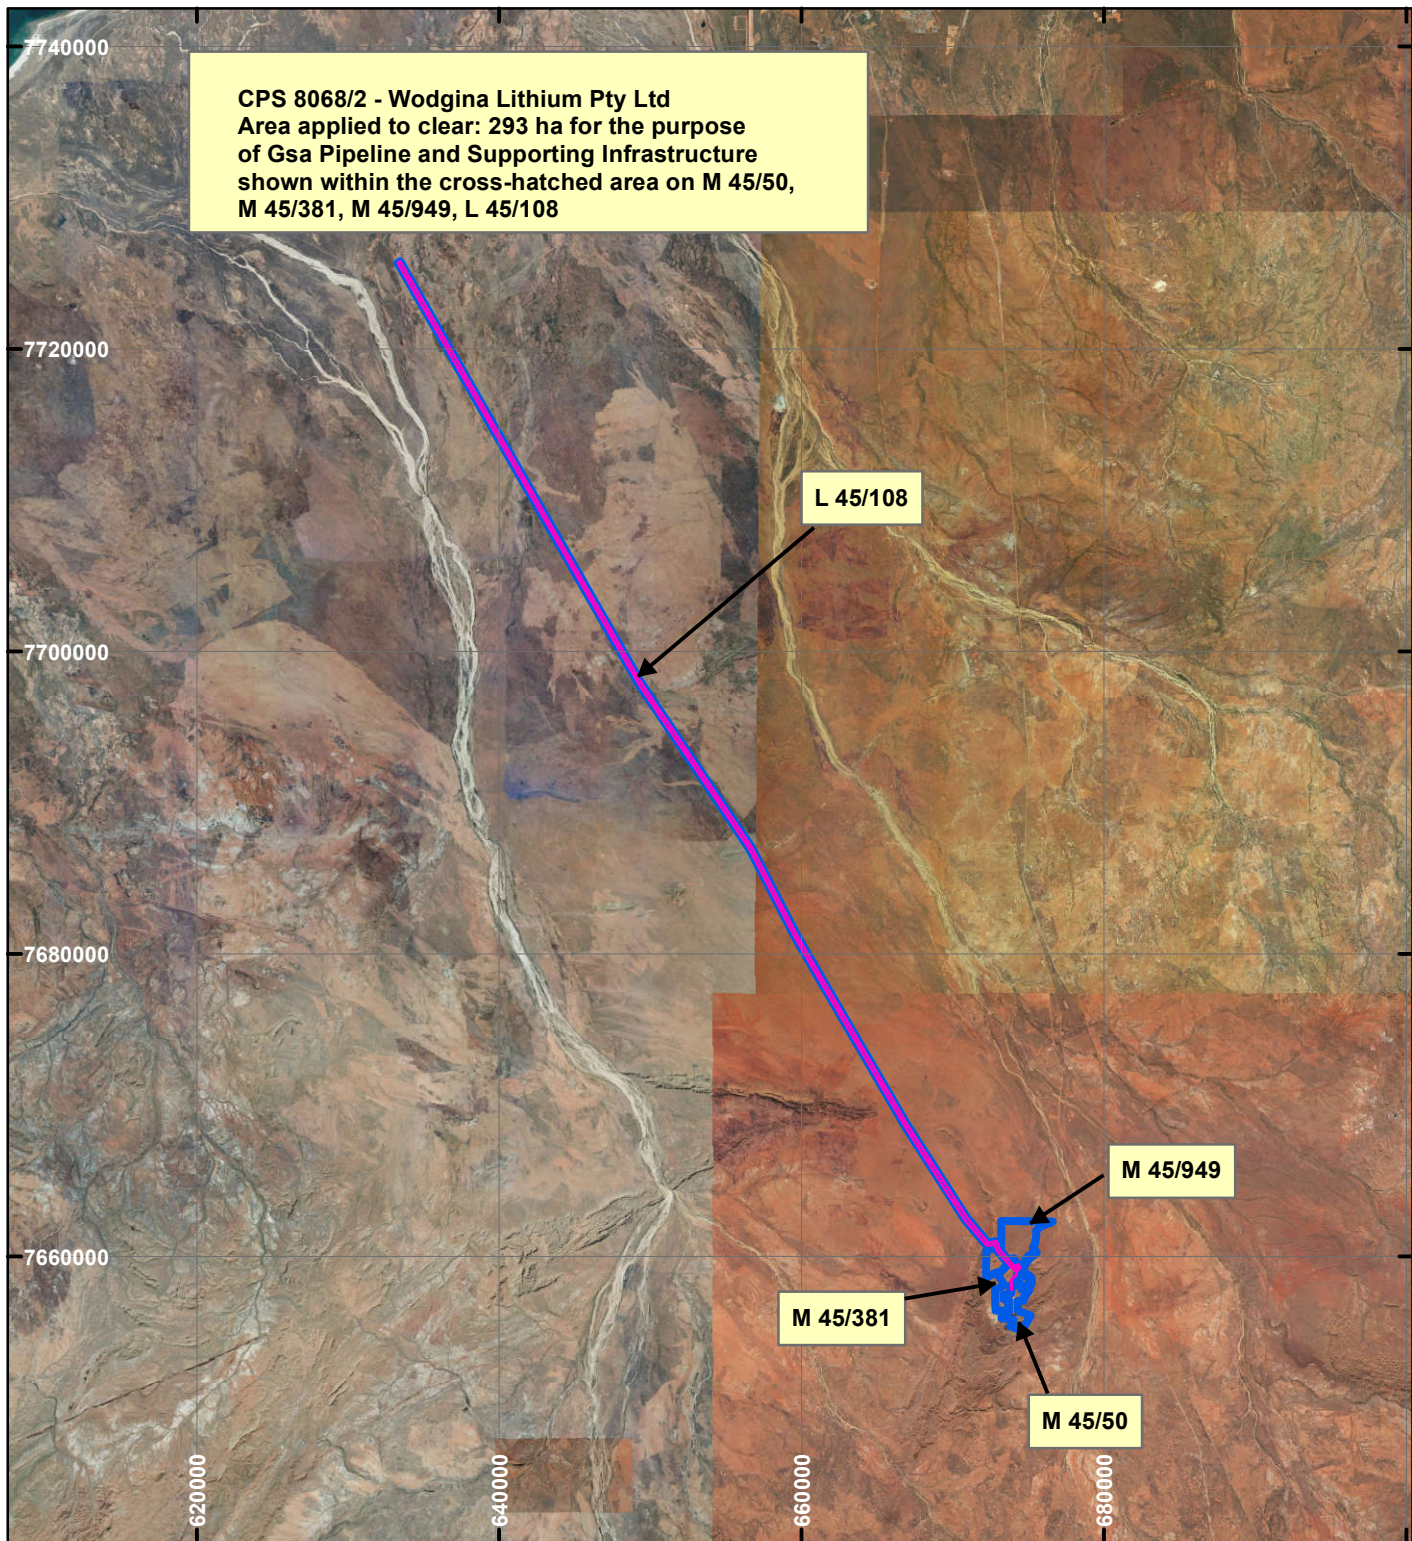

CPS 8068/2 - Wodgina Lithium Pty Ltd

LEGEND

Clearing Instruments

Mining Tenements

Orthophotography sourced from Landgate

Scale 1:500,000

(Approximate when reproduced at A4)

Geocentric Datum Australia 1994

..... Date .....

Officer with delegated authority under Section 20 of the Environmental Protection Act 1986

Information derived from this map should be confirmed with the data custodian acknowledged by the agency acronym in the legend.

WA Crown Copyright 2002