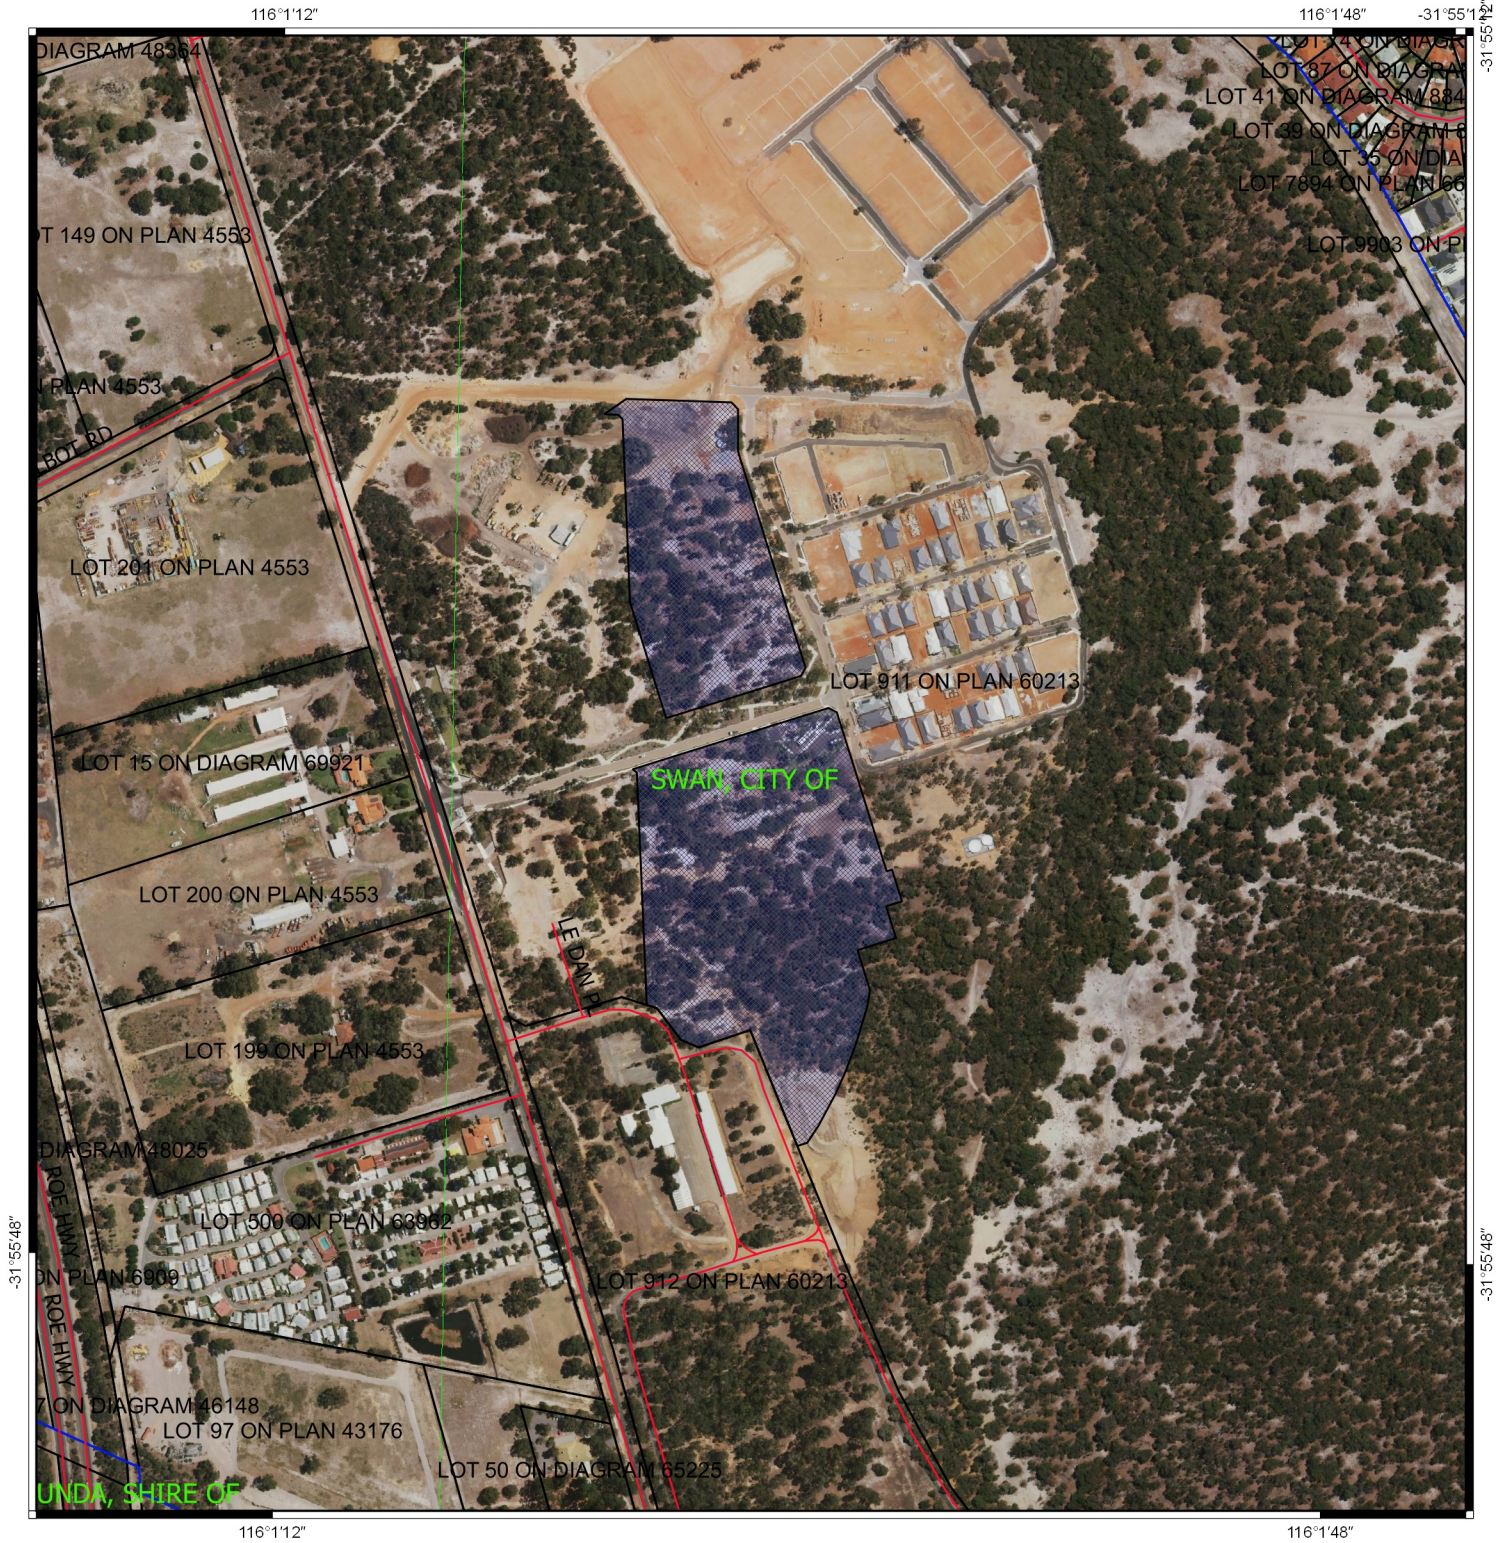

# CPS 8083/1 - Map

## Legend

-  Area applied to clear
-  Roads
-  Local Government Authority cadastre
-  Cadastre
-  WANow\_Imagery

MGA 94  
Geocentric Datum of Australia 1994

.....Date.....

GOVERNMENT OF  
WESTERN AUSTRALIA