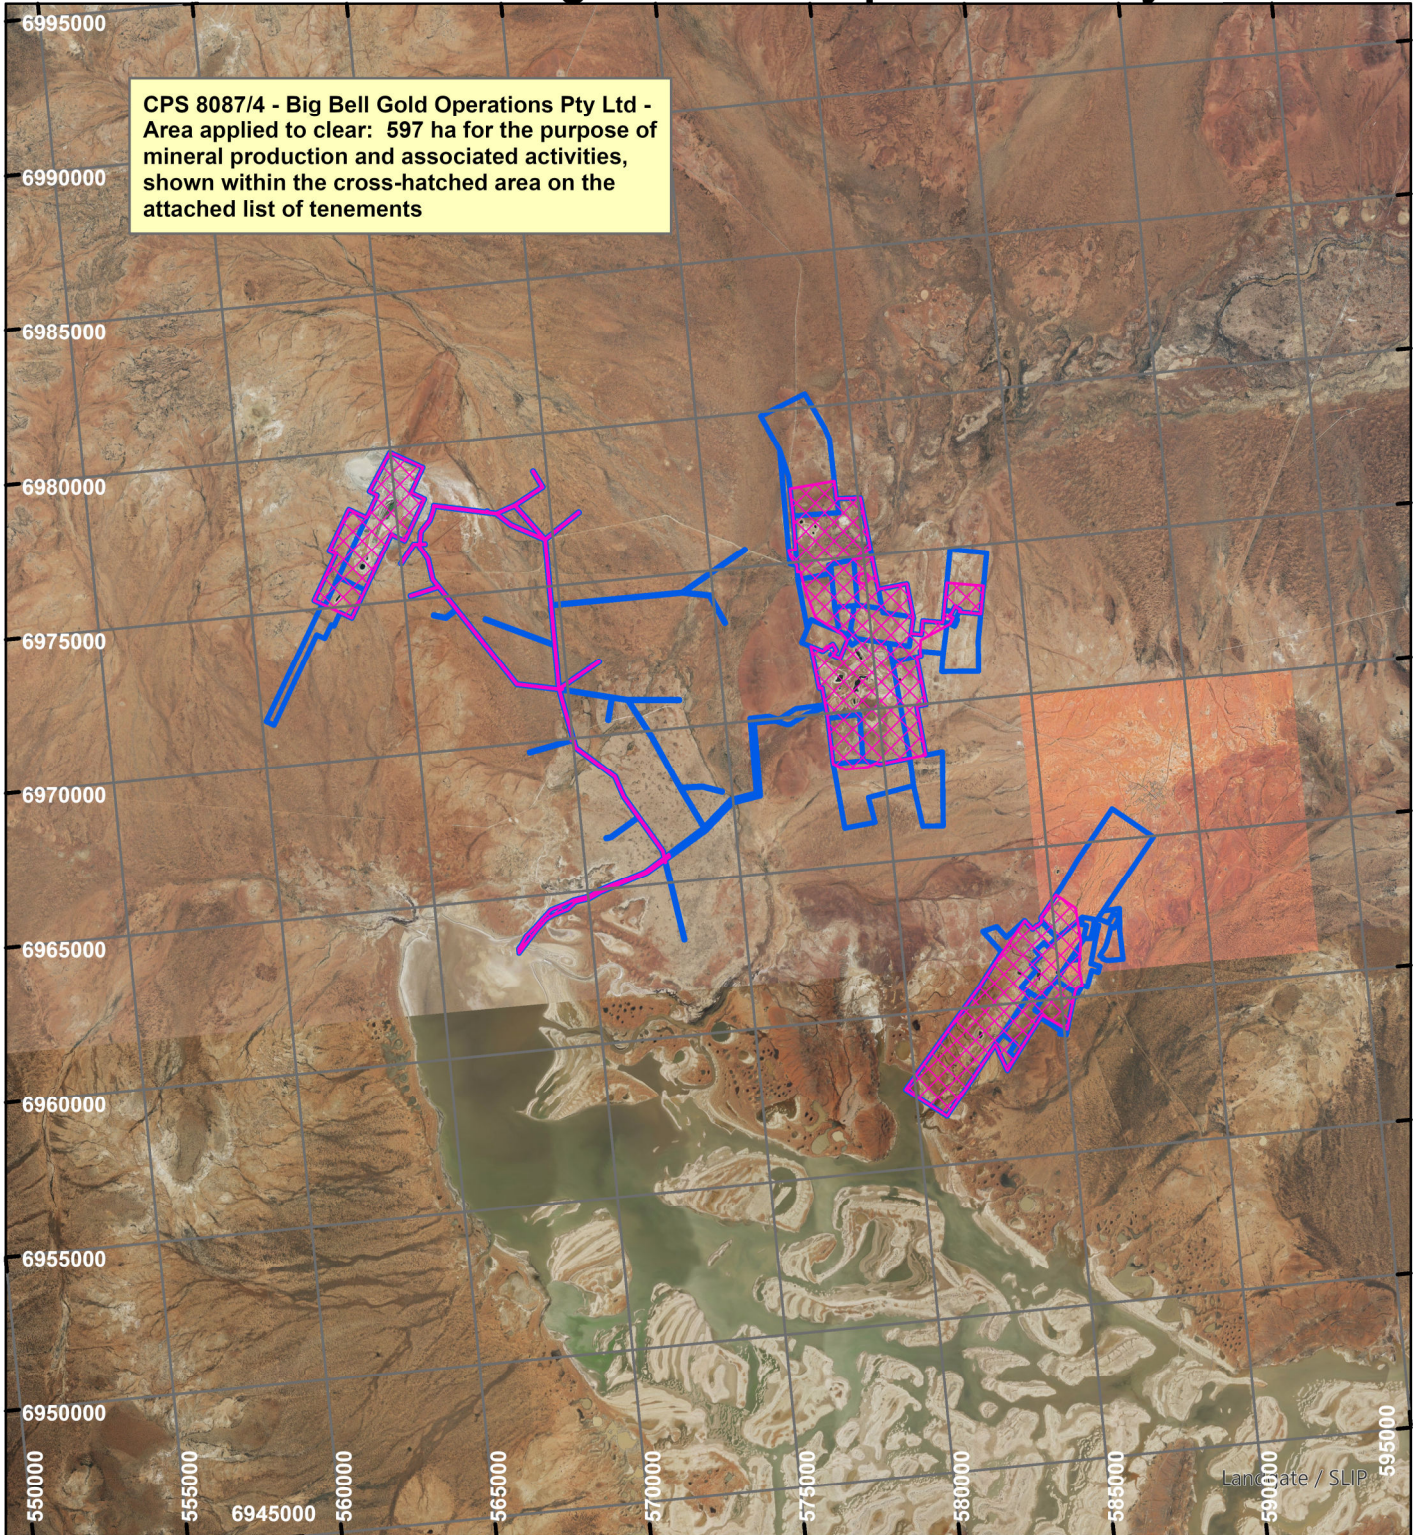

CPS 8087/4 - Big Bell Gold Operations Pty Ltd

LEGEND

Clearing Instruments

Mining Tenements

Scale 1:250,000

(Approximate when reproduced at A4)

Geocentric Datum Australia 2020

Note: the data in this map have not been projected. This may result in geometric distortion or measurement inaccuracies.

..... Date

Officer with delegated authority under Section 20 of the Environmental Protection Act 1986

Information derived from this map should be confirmed with the data custodian acknowledged by the agency acronym in the legend.