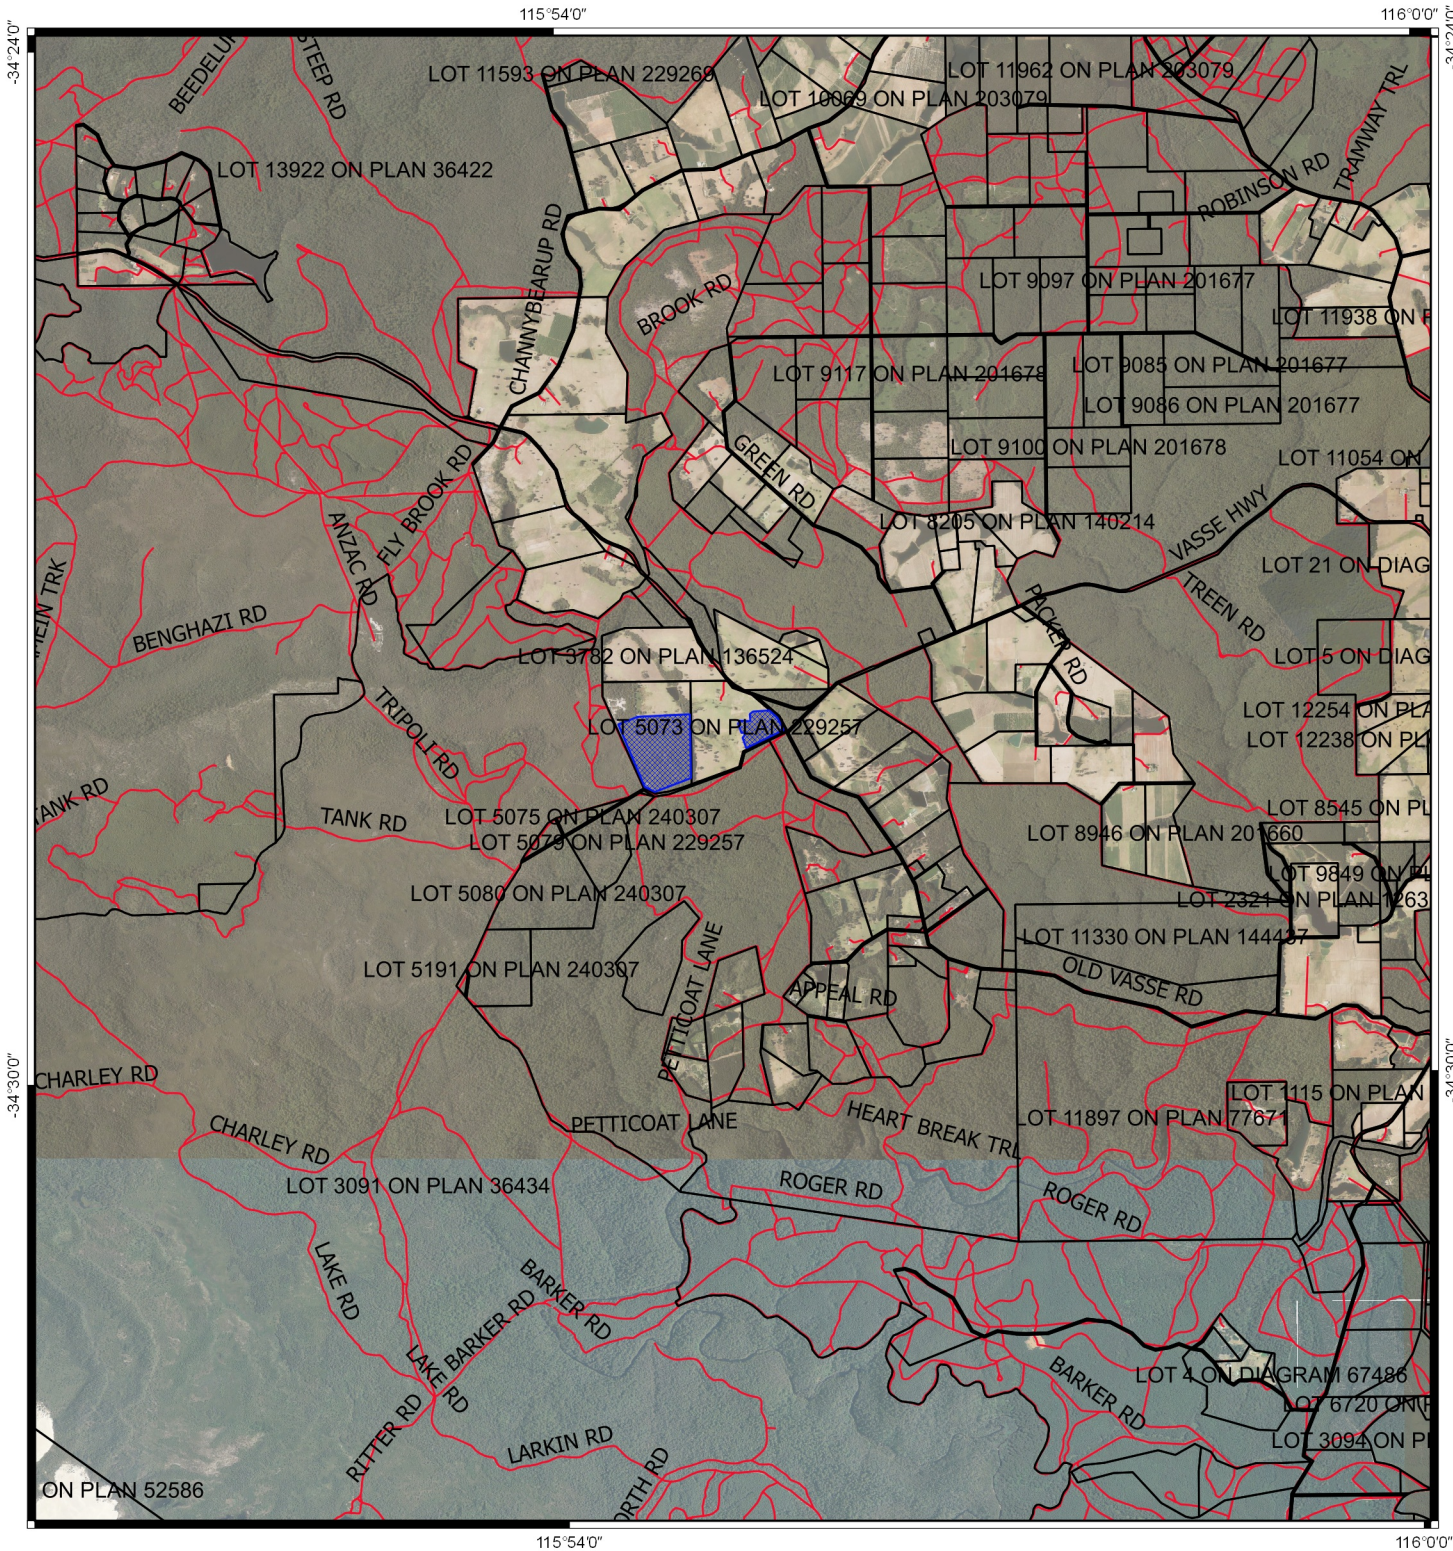

CPS 8090/1 - Context Map

Legend

 Areas applied to clear
base layers

 wa coast

 Cadastre

 roads

 Local Government Authority

Virtual Mosaic - WA Now

3000

N

0

3000 m

MGA 94
Geocentric Datum of Australia 1994

GOVERNMENT OF
WESTERN AUSTRALIA