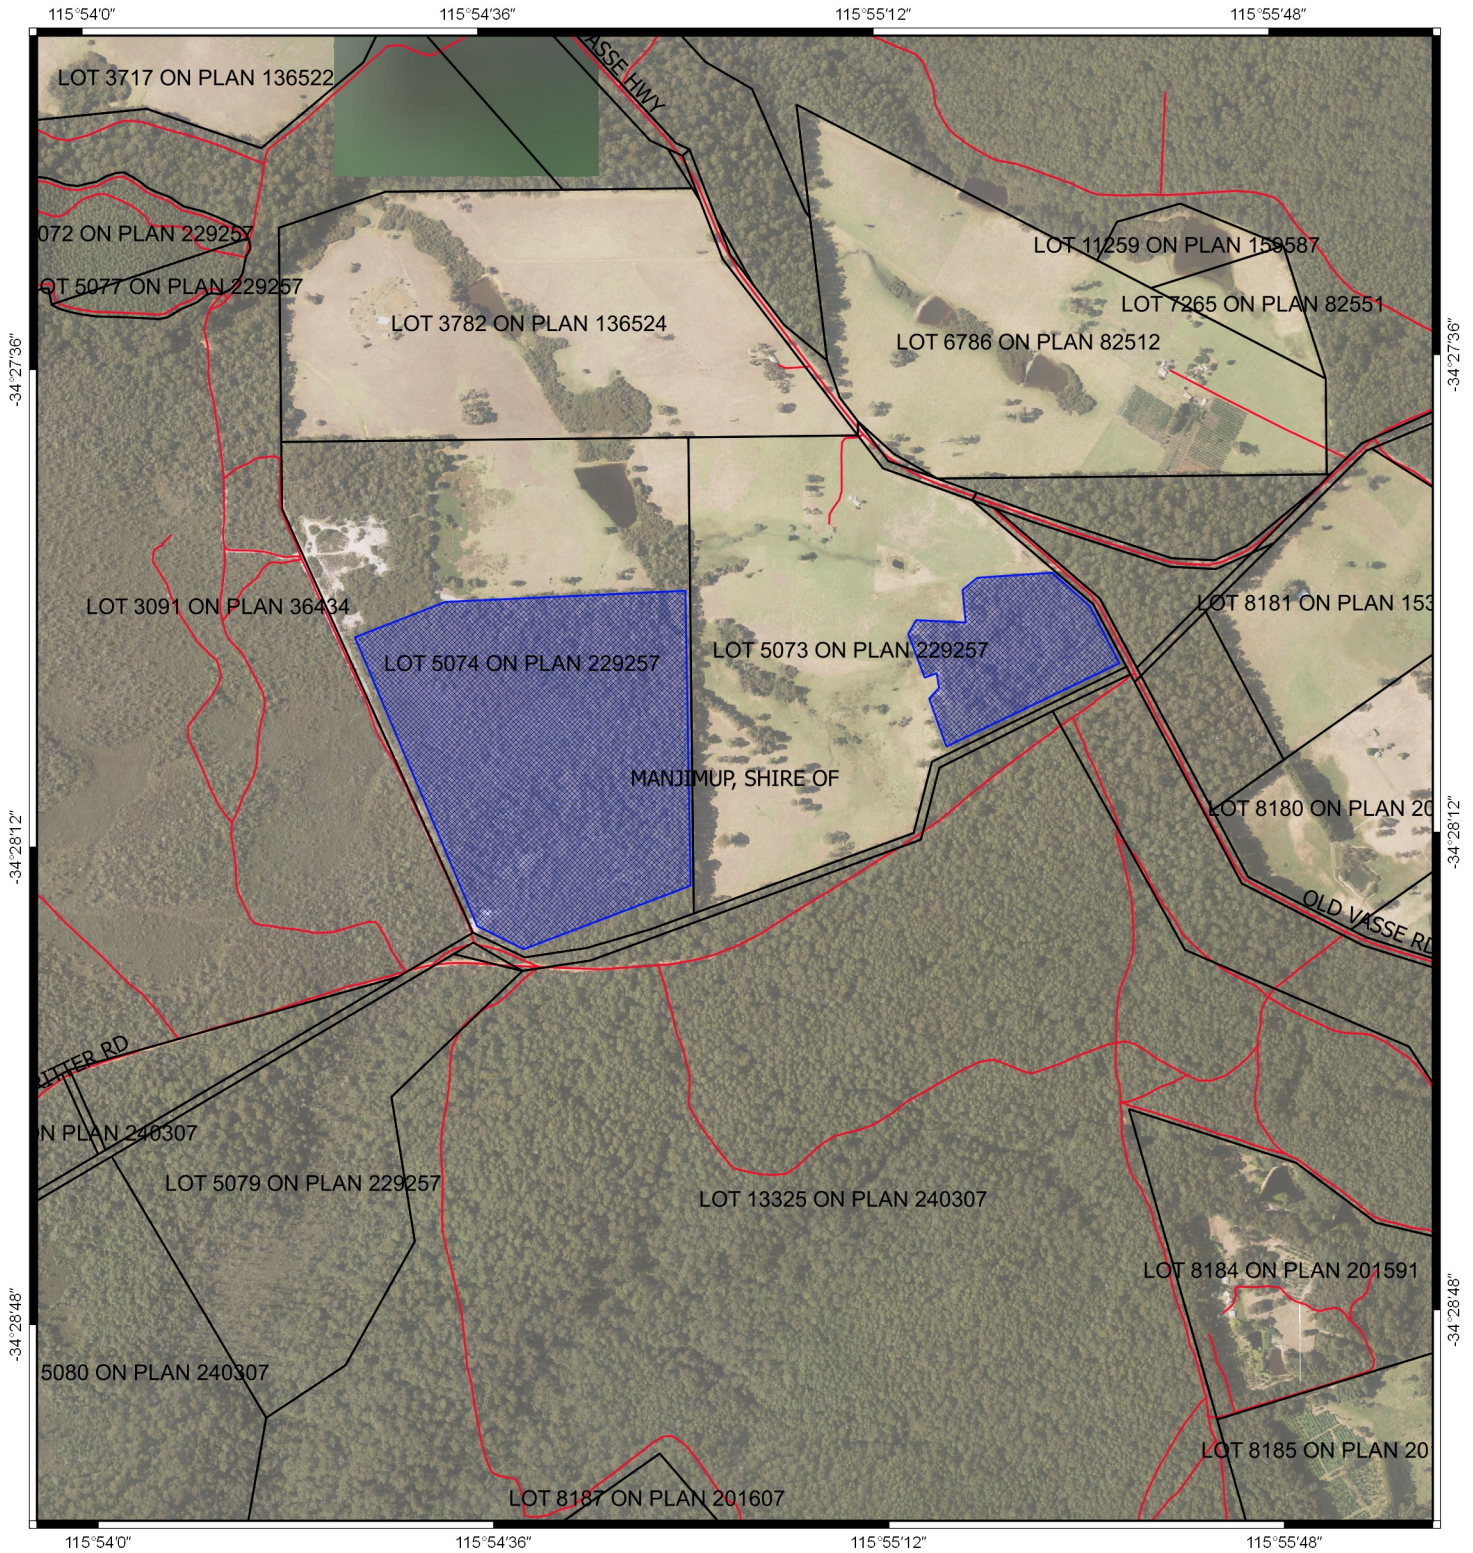

CPS 8090/1 - Map

Legend

 Areas applied to clear
base layers

 Cadastre

 roads

 Local Government Authority
Virtual Mosaic - WA Now

MGA 94
Geocentric Datum of Australia 1994

GOVERNMENT OF
WESTERN AUSTRALIA