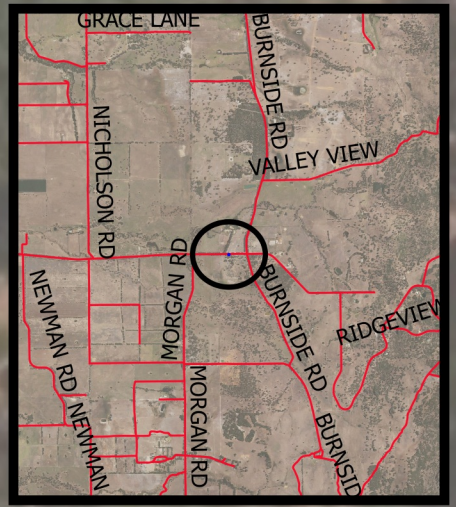

CPS 8095/1 - Map

Legend

-  Areas Applied to Clear
-  roads
-  lga
- Virtual Mosaic - WA Now

MGA 94
Geocentric Datum of Australia 1994

GOVERNMENT OF
WESTERN AUSTRALIA