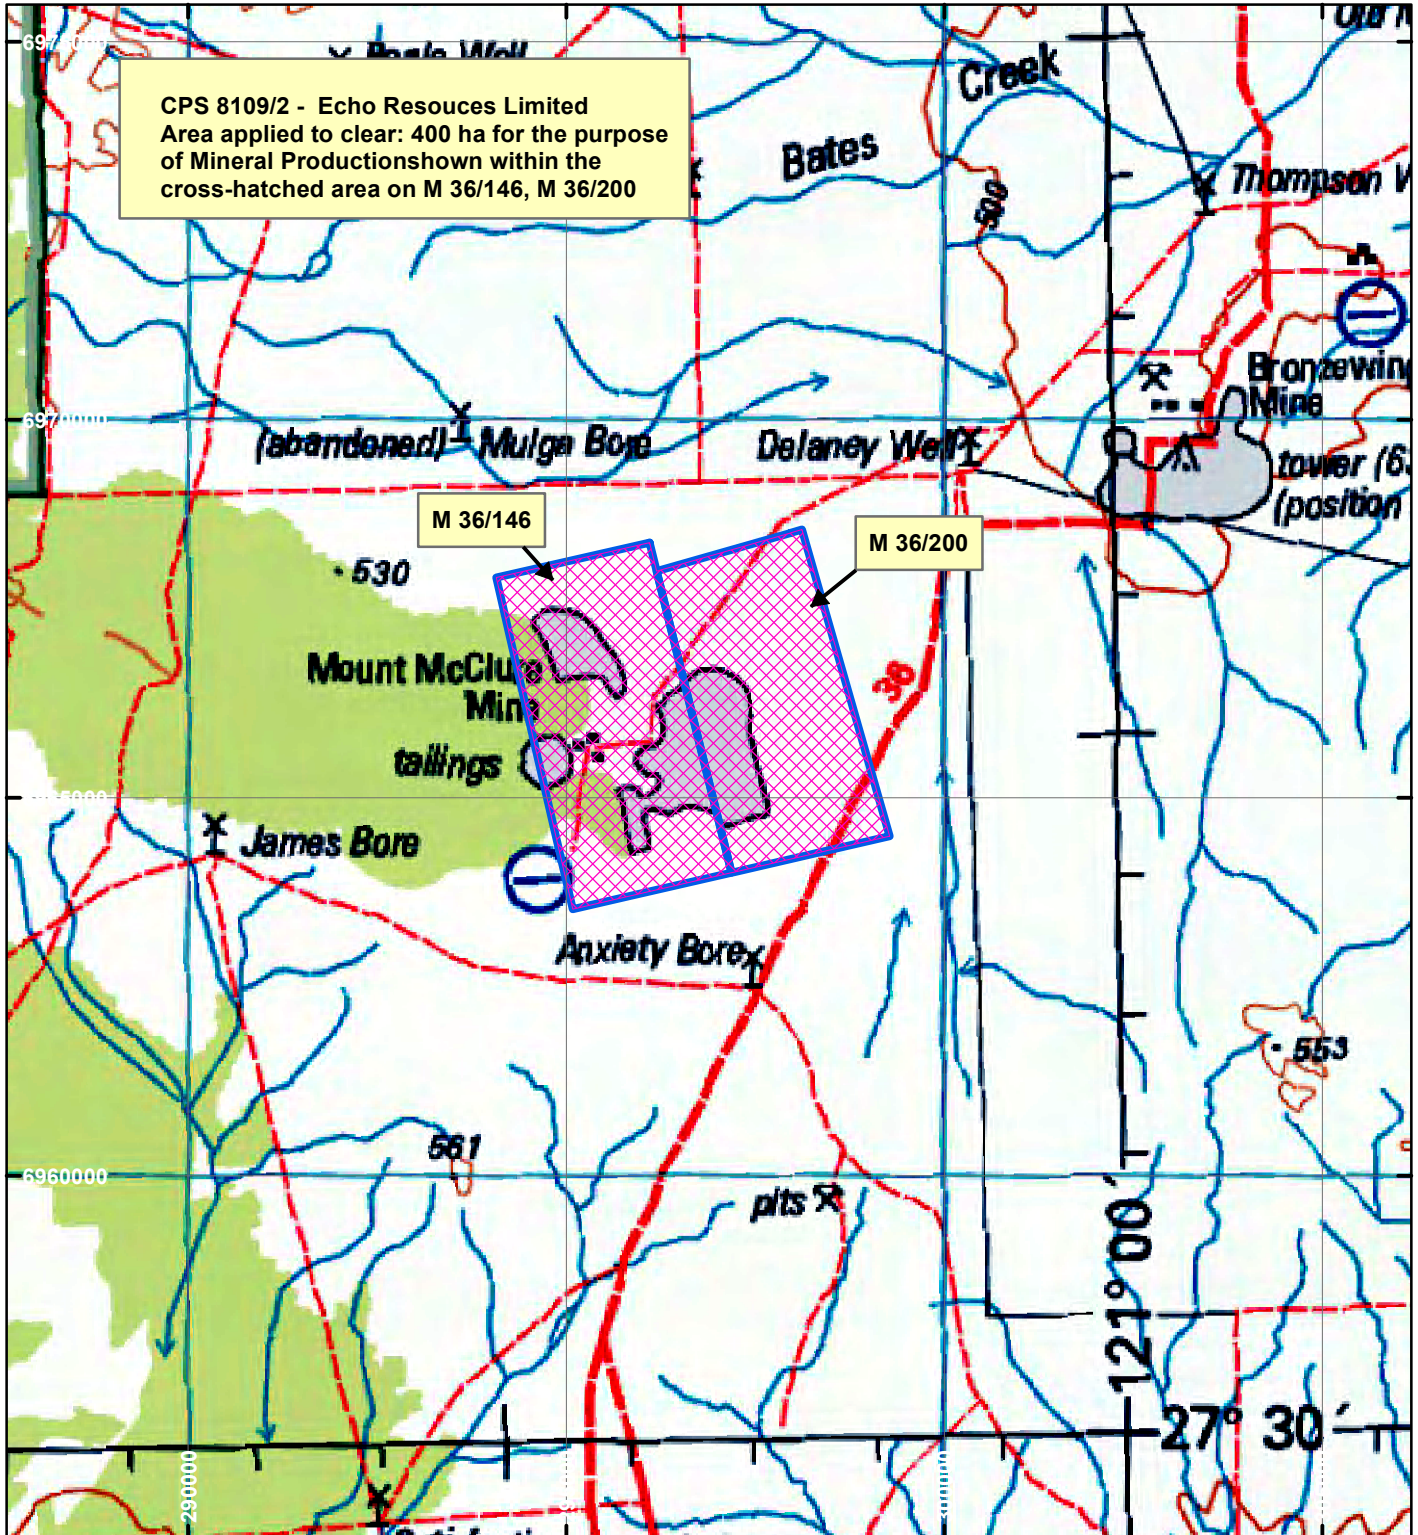

CPS 8109/2 - Echo Resources Limited

LEGEND

Clearing Instruments

Mining Tenements

Scale 1:100,000

(Approximate when reproduced at A4)

Geocentric Datum Australia 1994

Note: the data in this map have not been projected. This may result in geometric distortion or measurement inaccuracies.

..... Date

Officer with delegated authority under Section 20 of the Environmental Protection Act 1986

Information derived from this map should be confirmed with the data custodian acknowledged by the agency acronym in the legend.