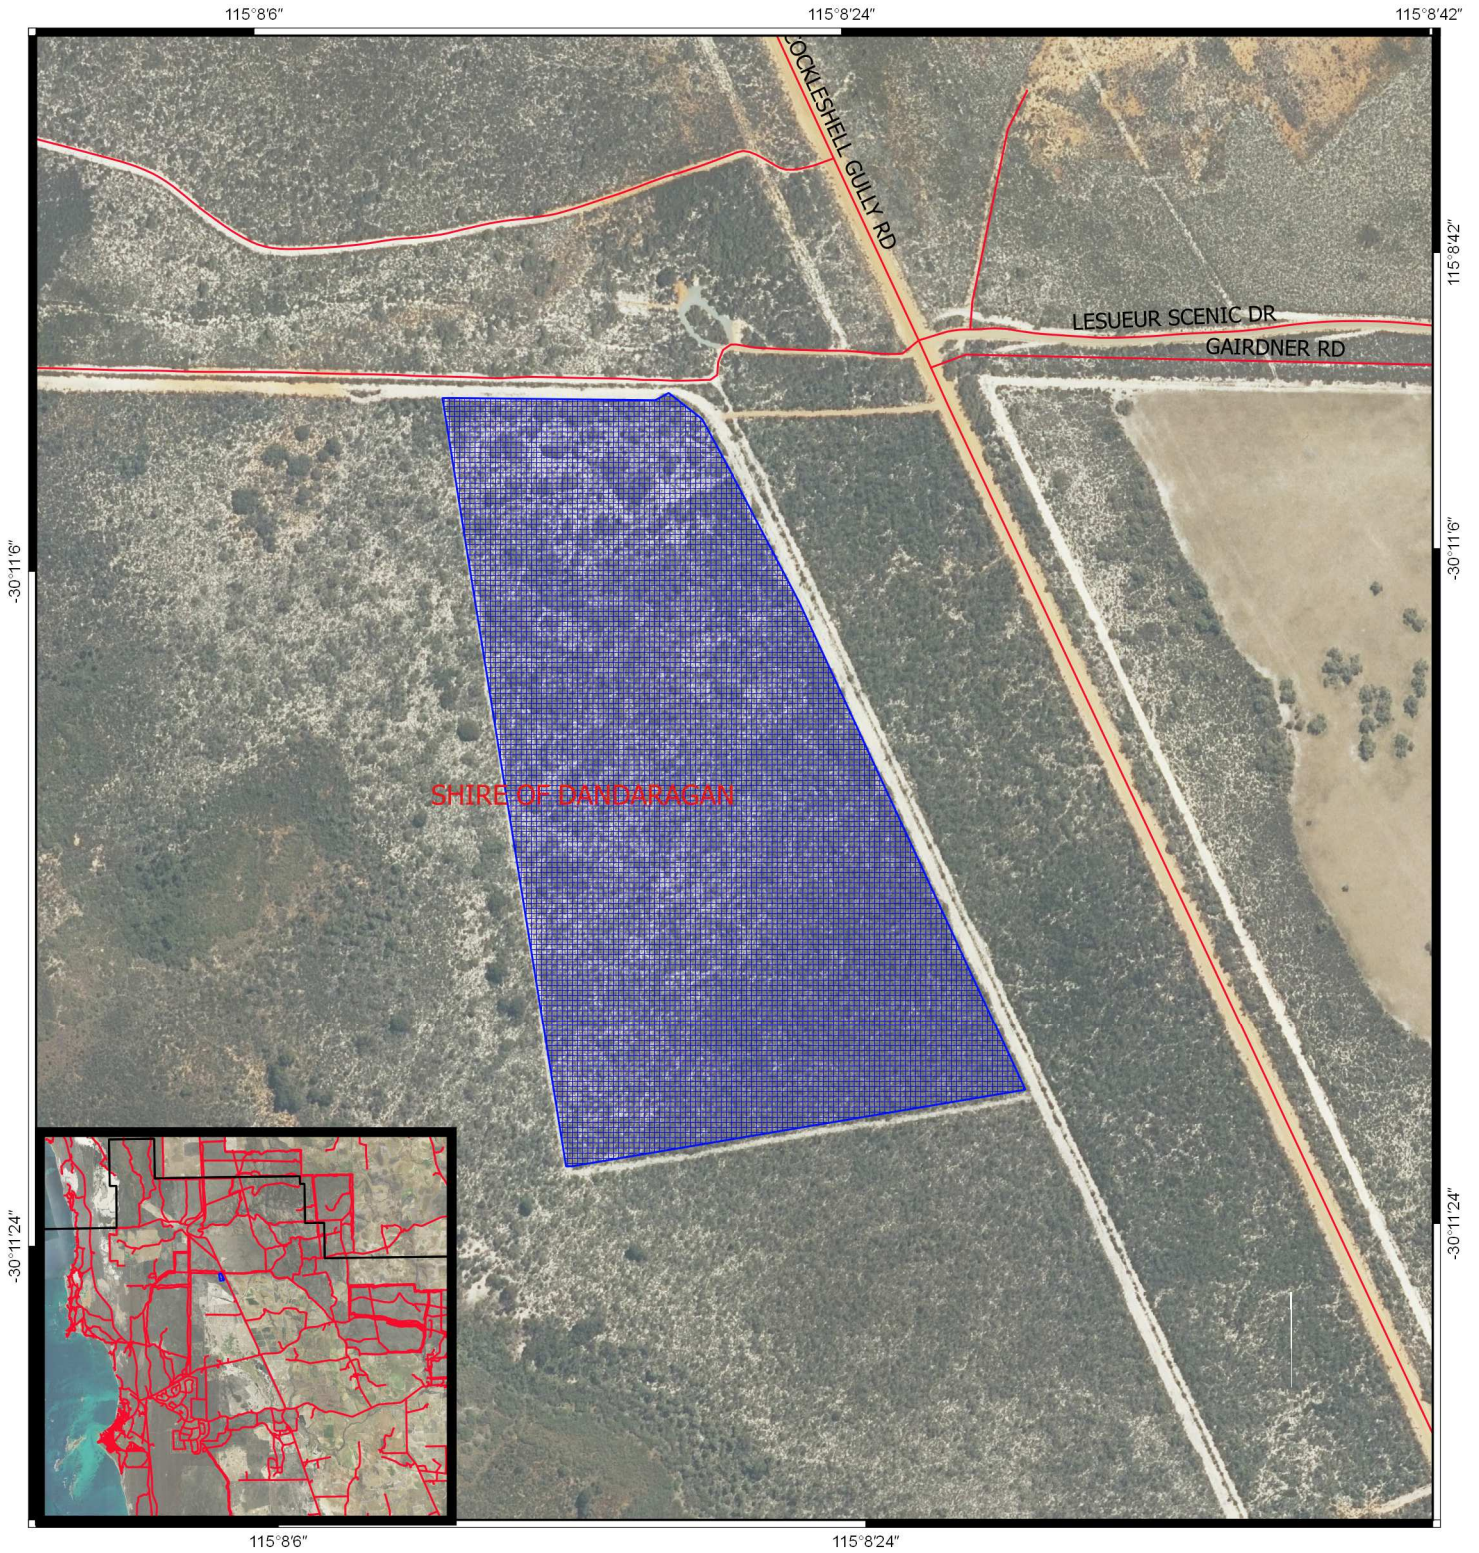

CPS 8110/1 - Map

Legend

 Areas applied to clear
base layers

 Local Government Authority

 Cadastre

 roads

Virtual Mosaic - WA Now

MGA 94
Geocentric Datum of Australia 1994