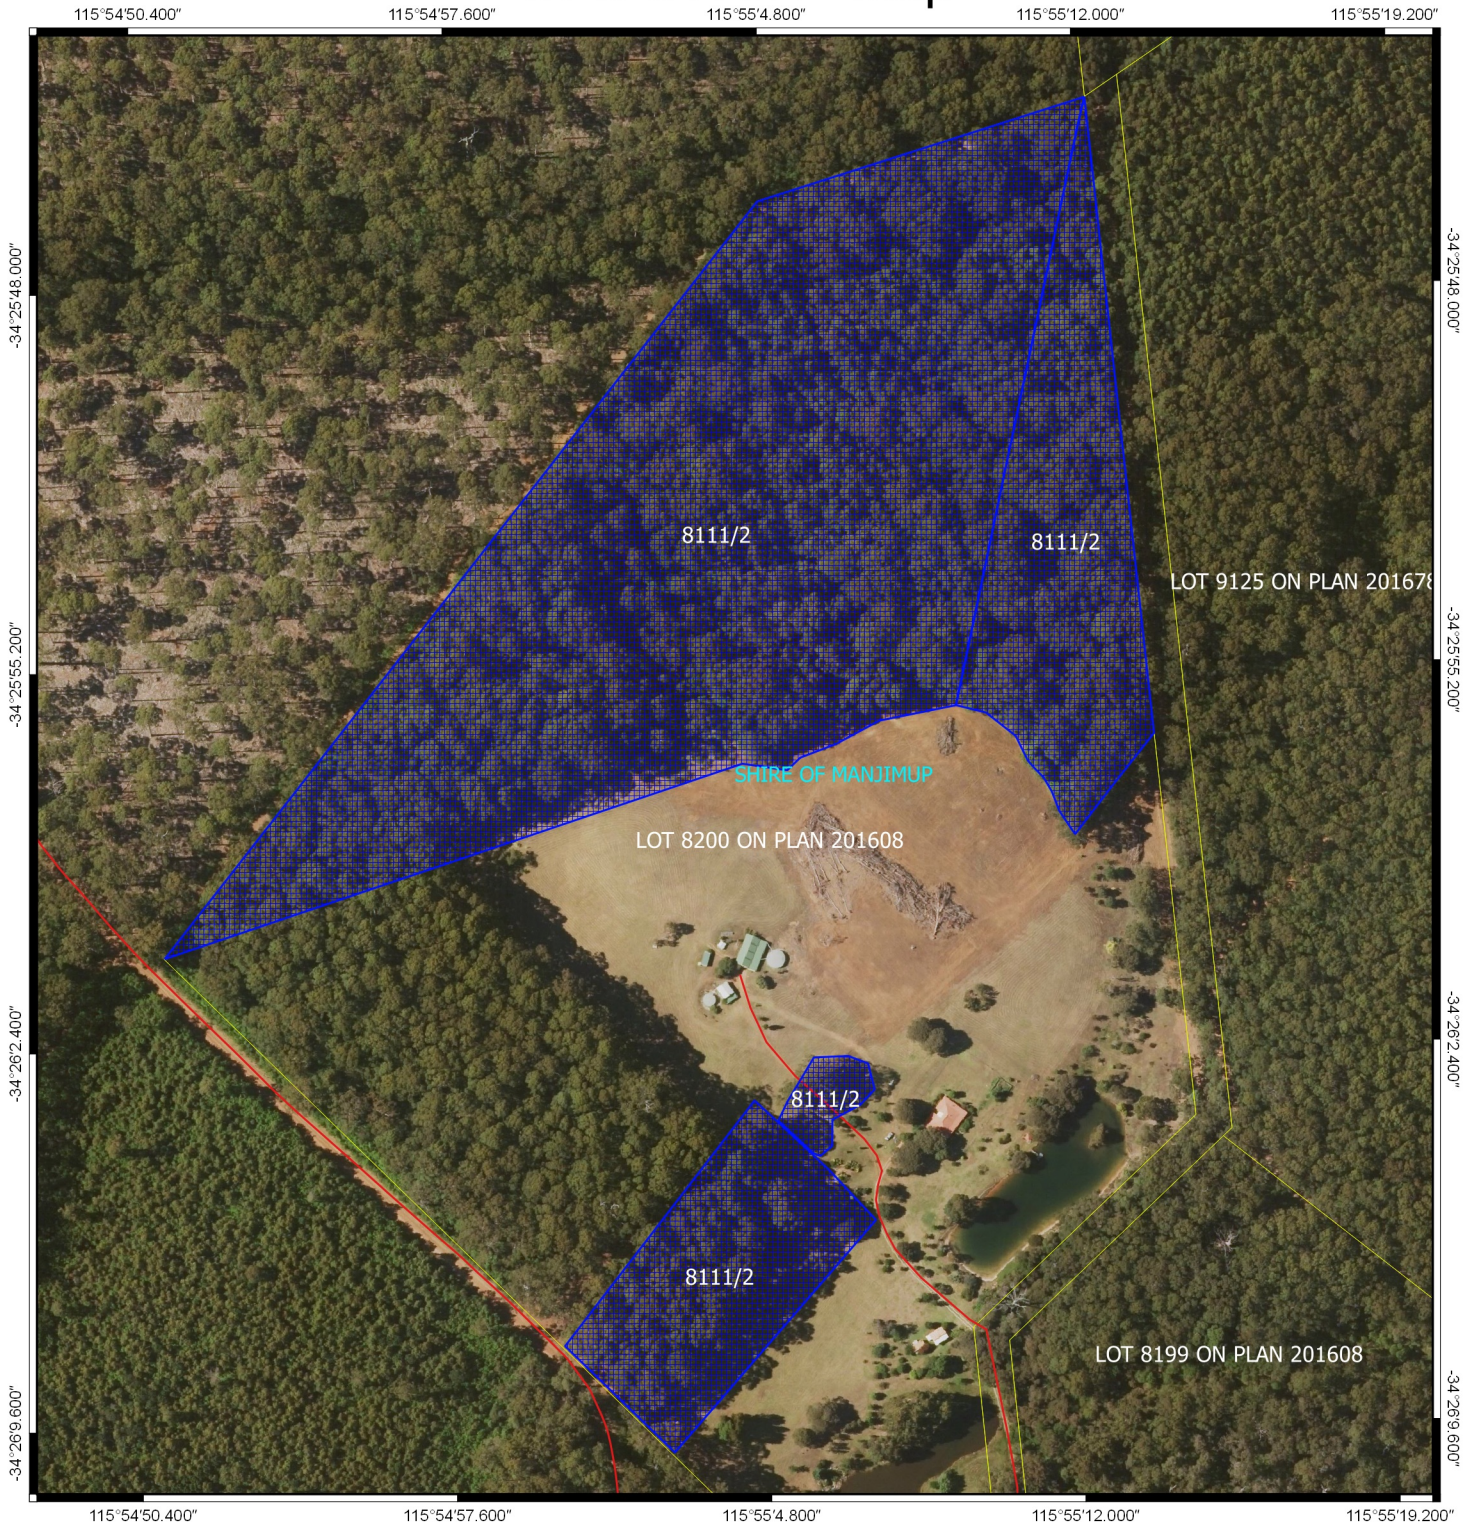

# CPS 8111/2 - Map

## Legend

-  CPS areas applied to clear base layers
-  Local Government Authorities
-  Roads
-  Cadastre
- Image

MGA 94  
Geocentric Datum of Australia 1994

GOVERNMENT OF  
WESTERN AUSTRALIA

WA Crown Copyright 2018