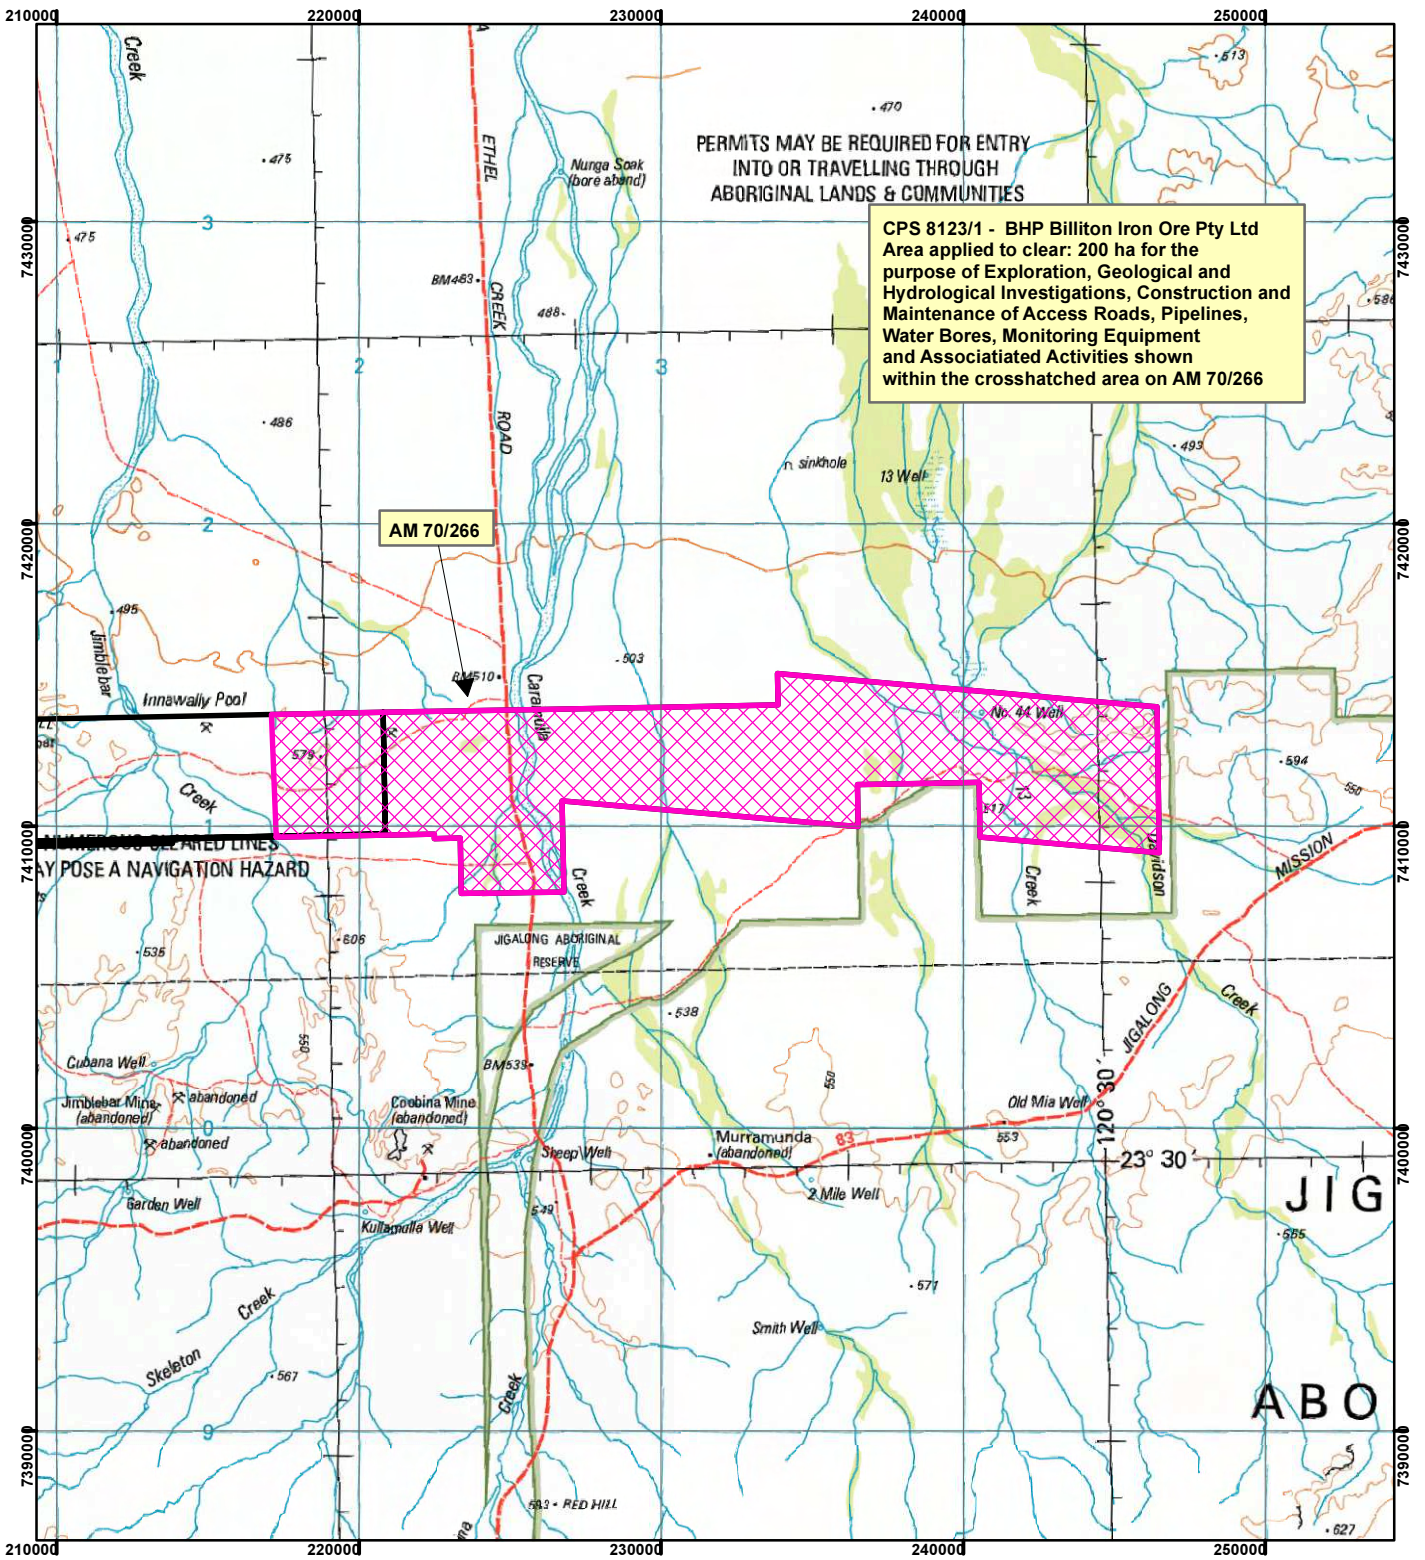

CPS 8123/1 - BHP Billiton Iron Ore Pty Ltd

Legend

 Clearing Instruments

TENID

 AM 7000266

Geocentric Datum Australia 1994

Note: the data in this map have not been projected. This may result in geometric distortion or measurement inaccuracies.

..... Date

Officer with delegated authority under Section 20 of the Environmental Protection Act 1986

Information derived from this map should be confirmed with the data custodian acknowledged by the agency acronym in the legend.