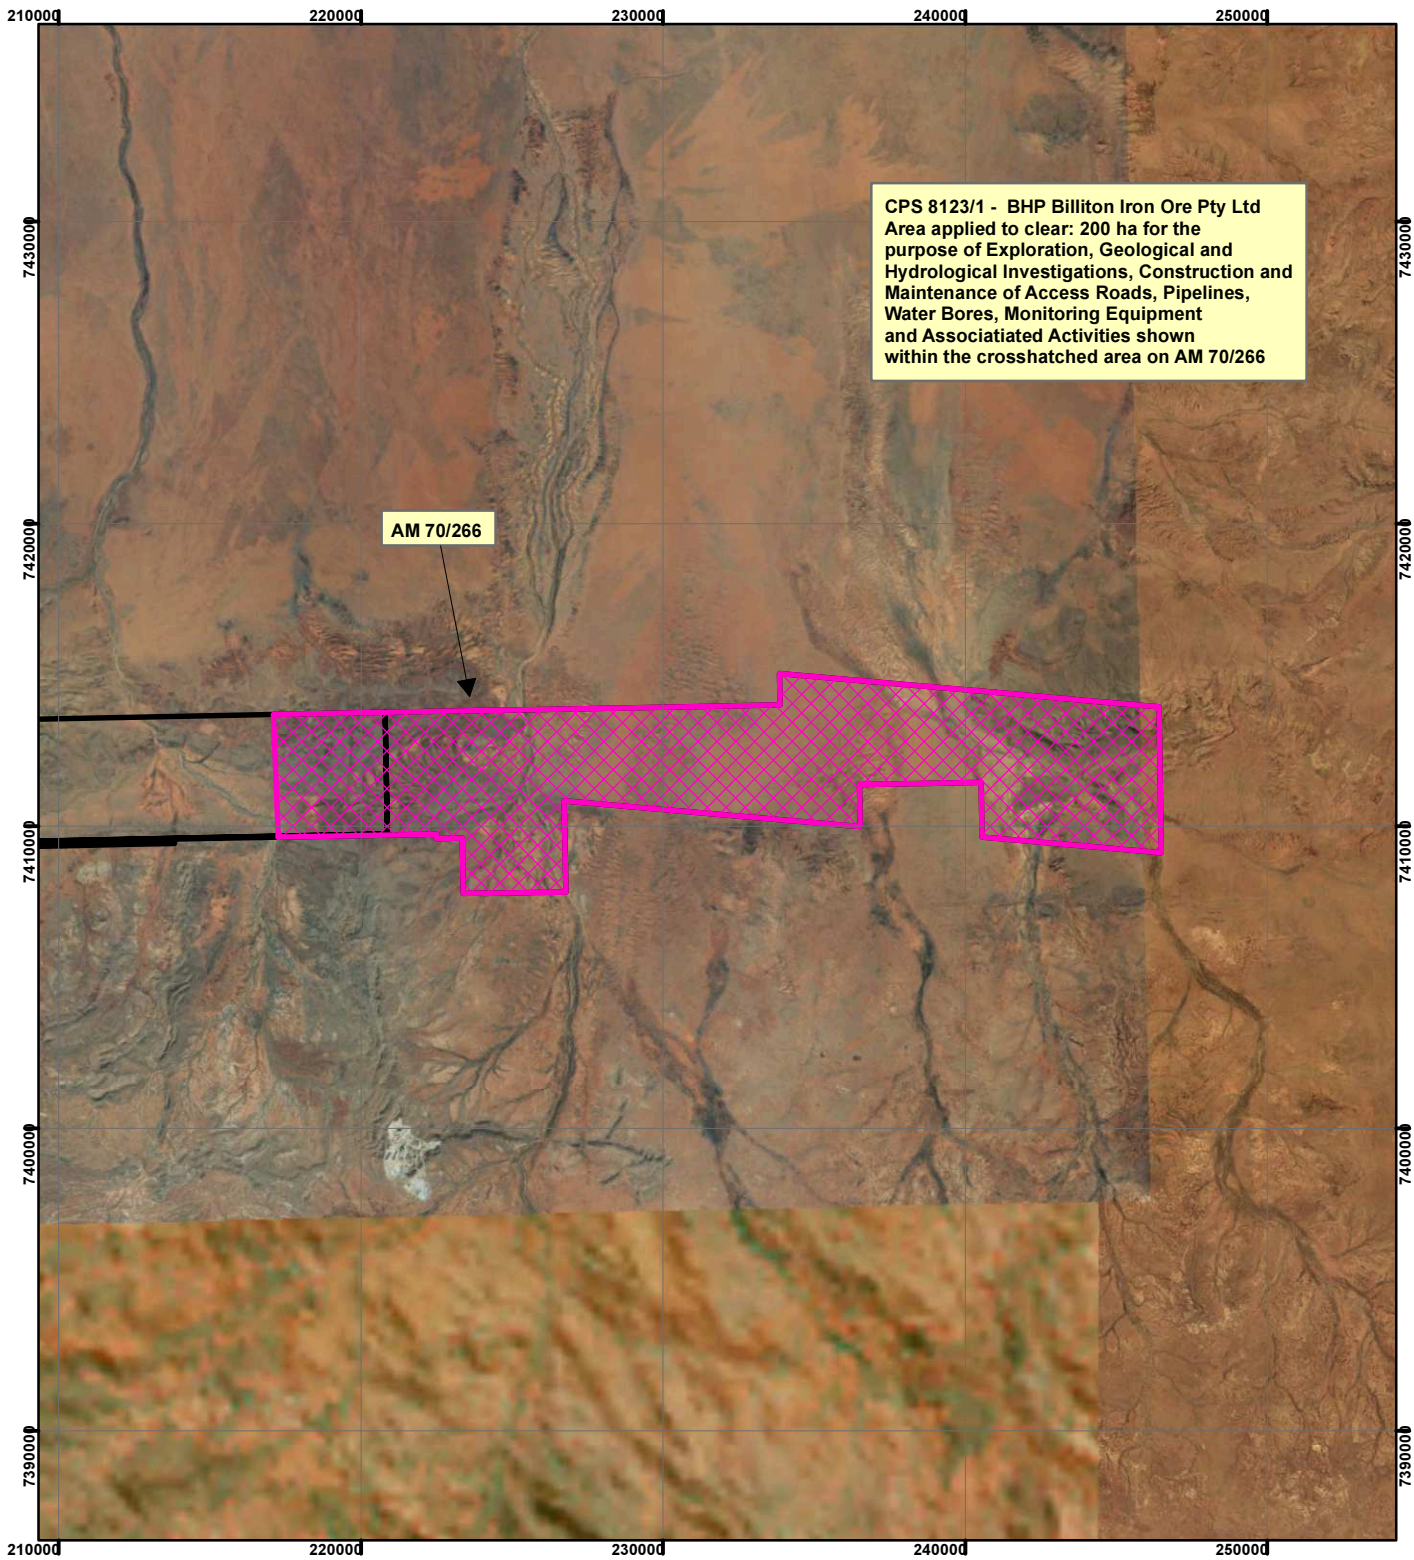

CPS 8123/1 - BHP Billiton Iron Ore Pty Ltd

Legend

 Clearing Instruments

TENID

 AM 7000266

Geocentric Datum Australia 1994

Note: the data in this map have not been projected. This may result in geometric distortion or measurement inaccuracies.

..... Date

Officer with delegated authority under Section 20 of the Environmental Protection Act 1986

Information derived from this map should be confirmed with the data custodian acknowledged by the agency acronym in the legend.