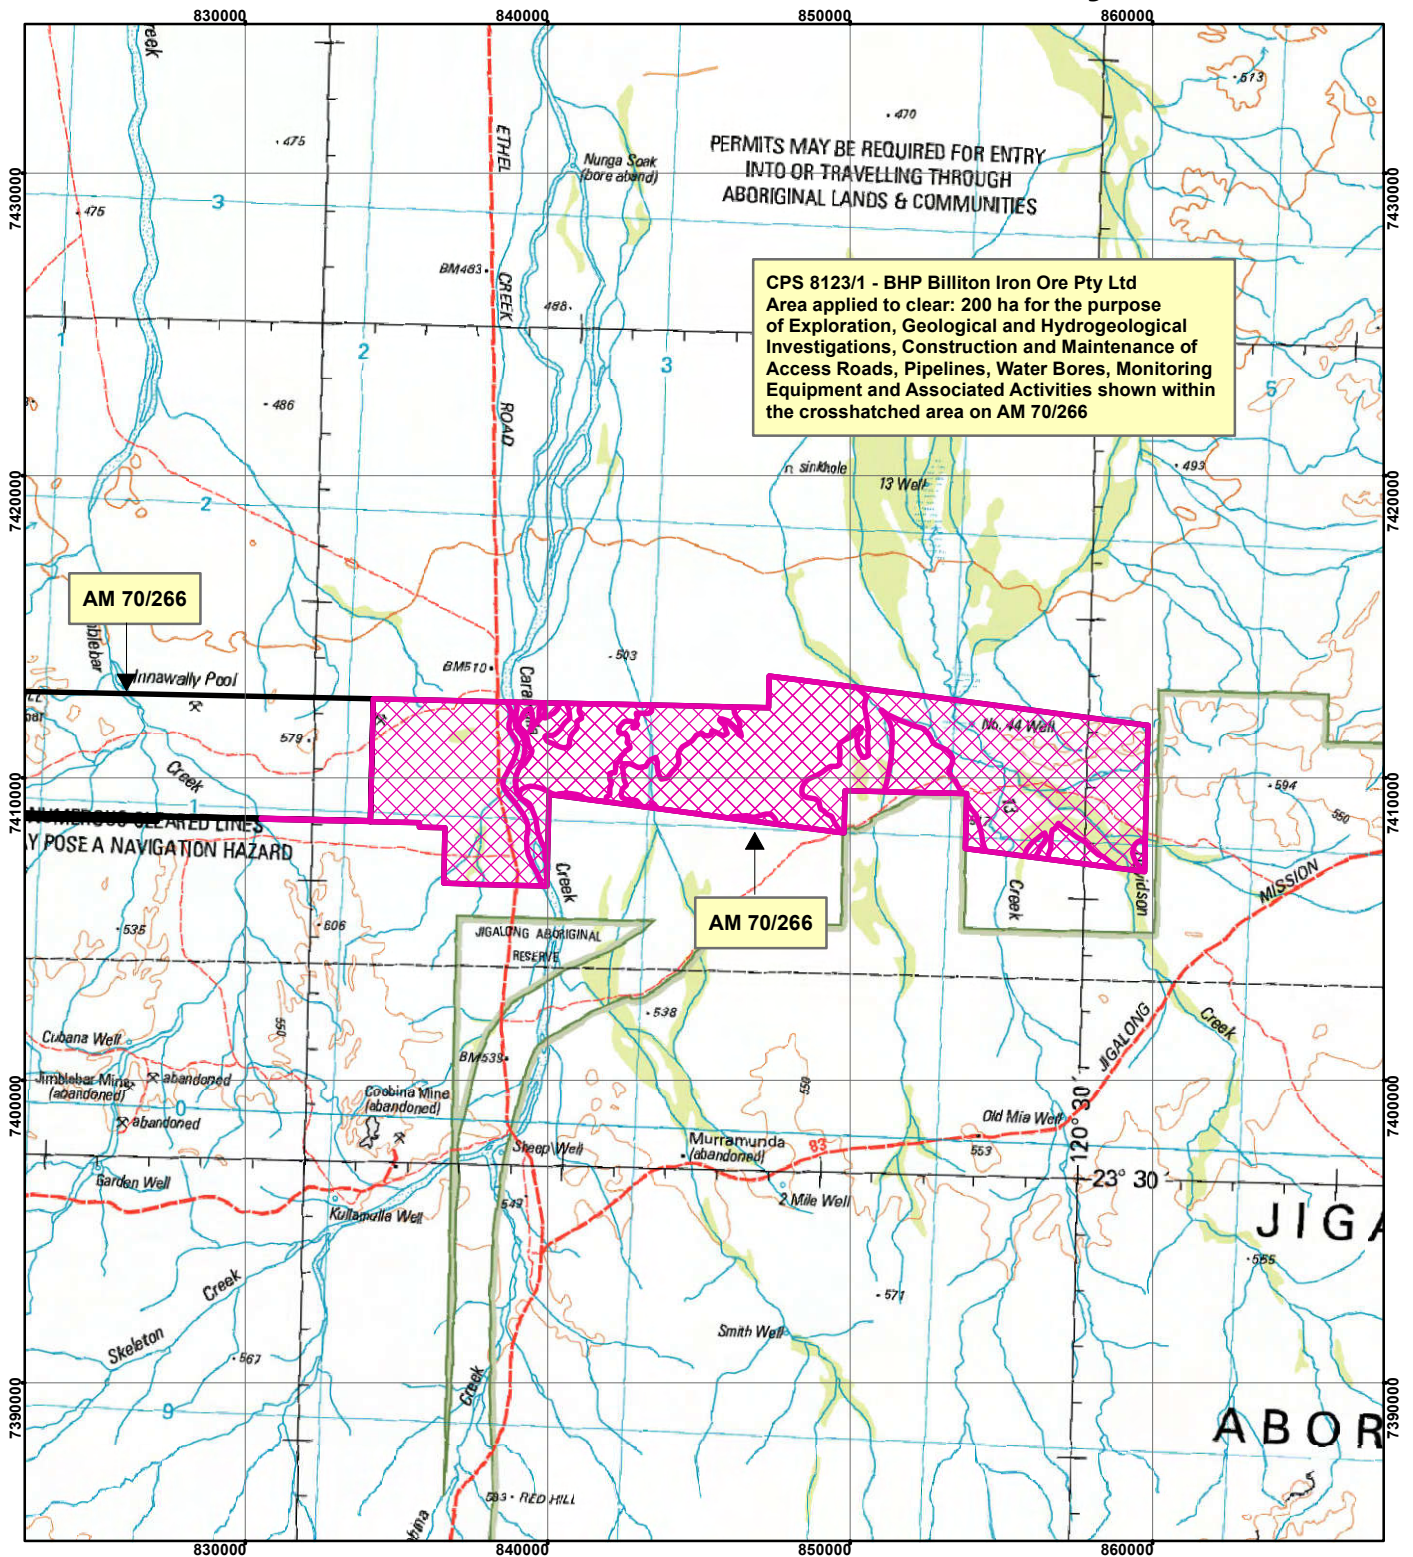

# CPS 8123/2 - BHP Billiton Iron Ore Pty Ltd

## Legend

-  Clearing Instruments
-  Mining Tenements

Geocentric Datum Australia 1994

Note: the data in this map have not been projected. This may result in geometric distortion or measurement inaccuracies.

..... Date .....

Officer with delegated authority under Section 20 of the Environmental Protection Act 1986

Information derived from this map should be confirmed with the data custodian acknowledged by the agency acronym in the legend.