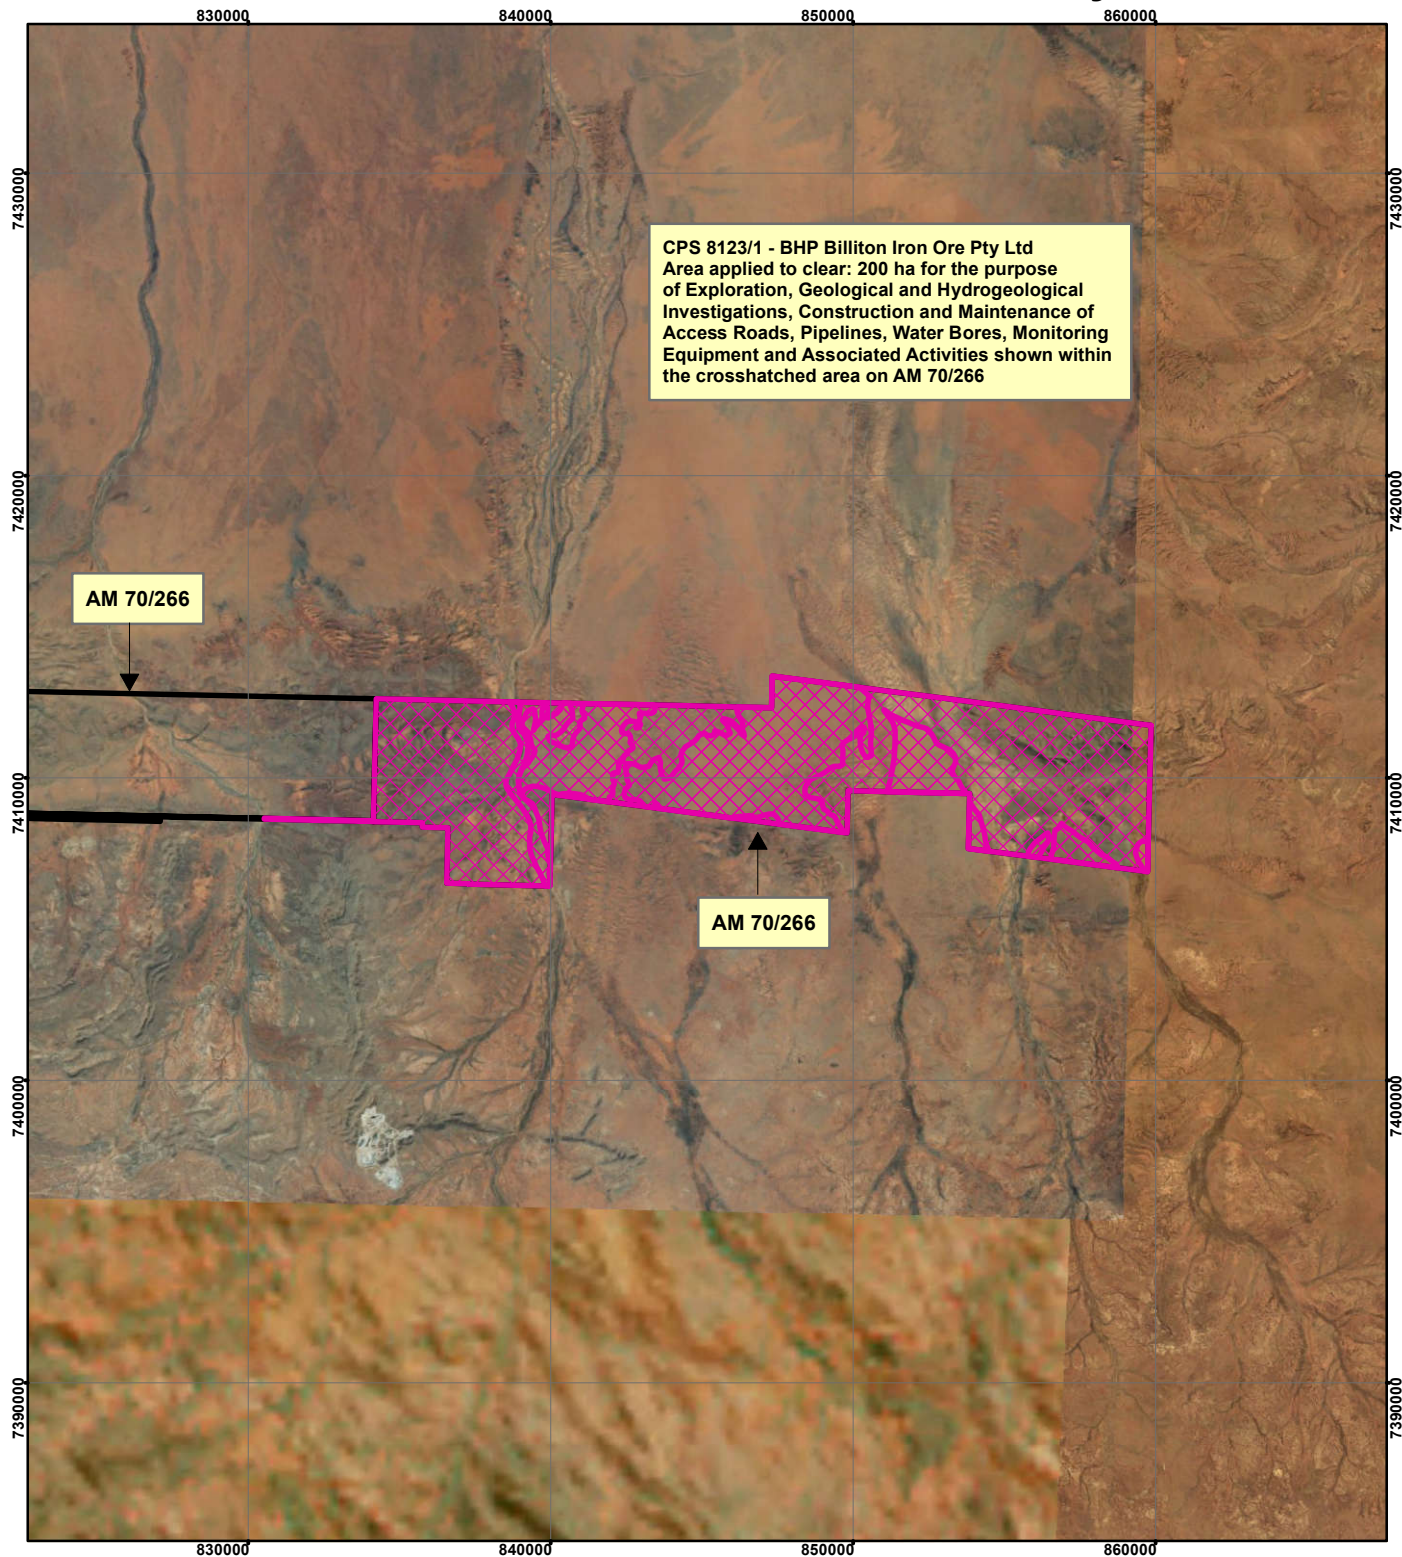

CPS 8123/2 - BHP Billiton Iron Ore Pty Ltd

Legend

- Clearing Instruments
- Mining Tenements

Geocentric Datum Australia 1994

..... Date .....

Officer with delegated authority under Section 20 of the Environmental Protection Act 1986

Information derived from this map should be confirmed with the data custodian acknowledged by the agency acronym in the legend.