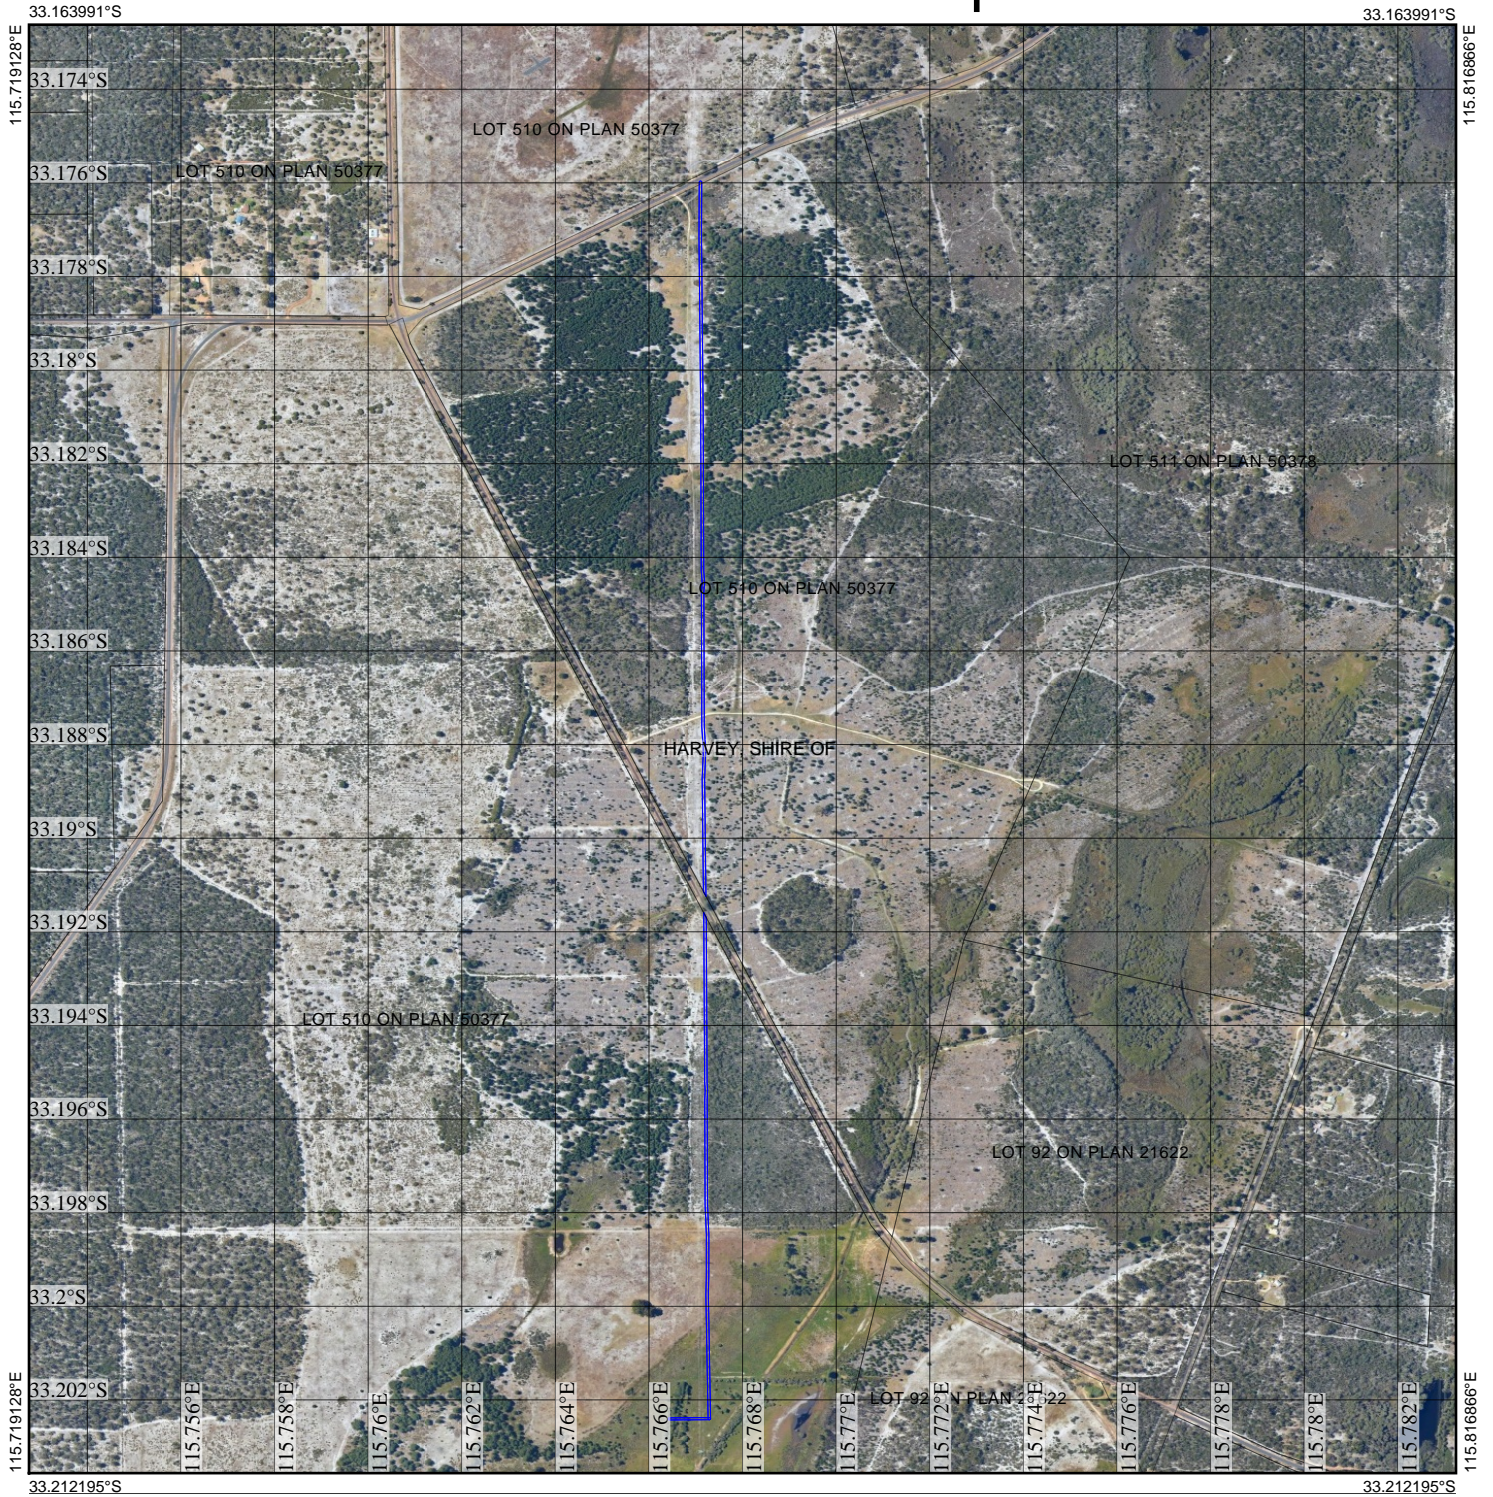

CPS 8132/1 - Map

Legend

-  Imagery
-  Clearing Instruments Proposals
-  Local Government Authority

(Approximate when reproduced at A4)

GDA 94 (Lat/Long)

Geocentric Datum of Australia 1994

..... Date

GOVERNMENT OF
WESTERN AUSTRALIA
WA Crown Copyright 2018